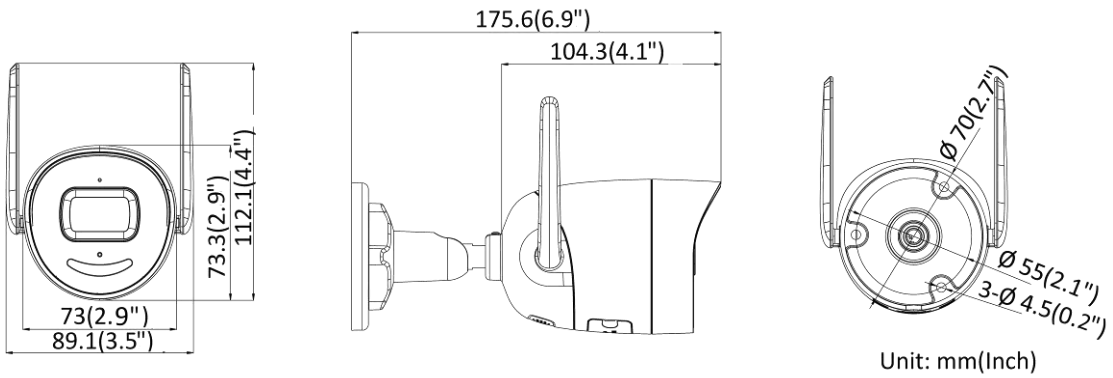

▪ **Dimension**

▪ **Accessory**

▪ **Optional**

**DS-1280ZJ-XS
Junction Box**