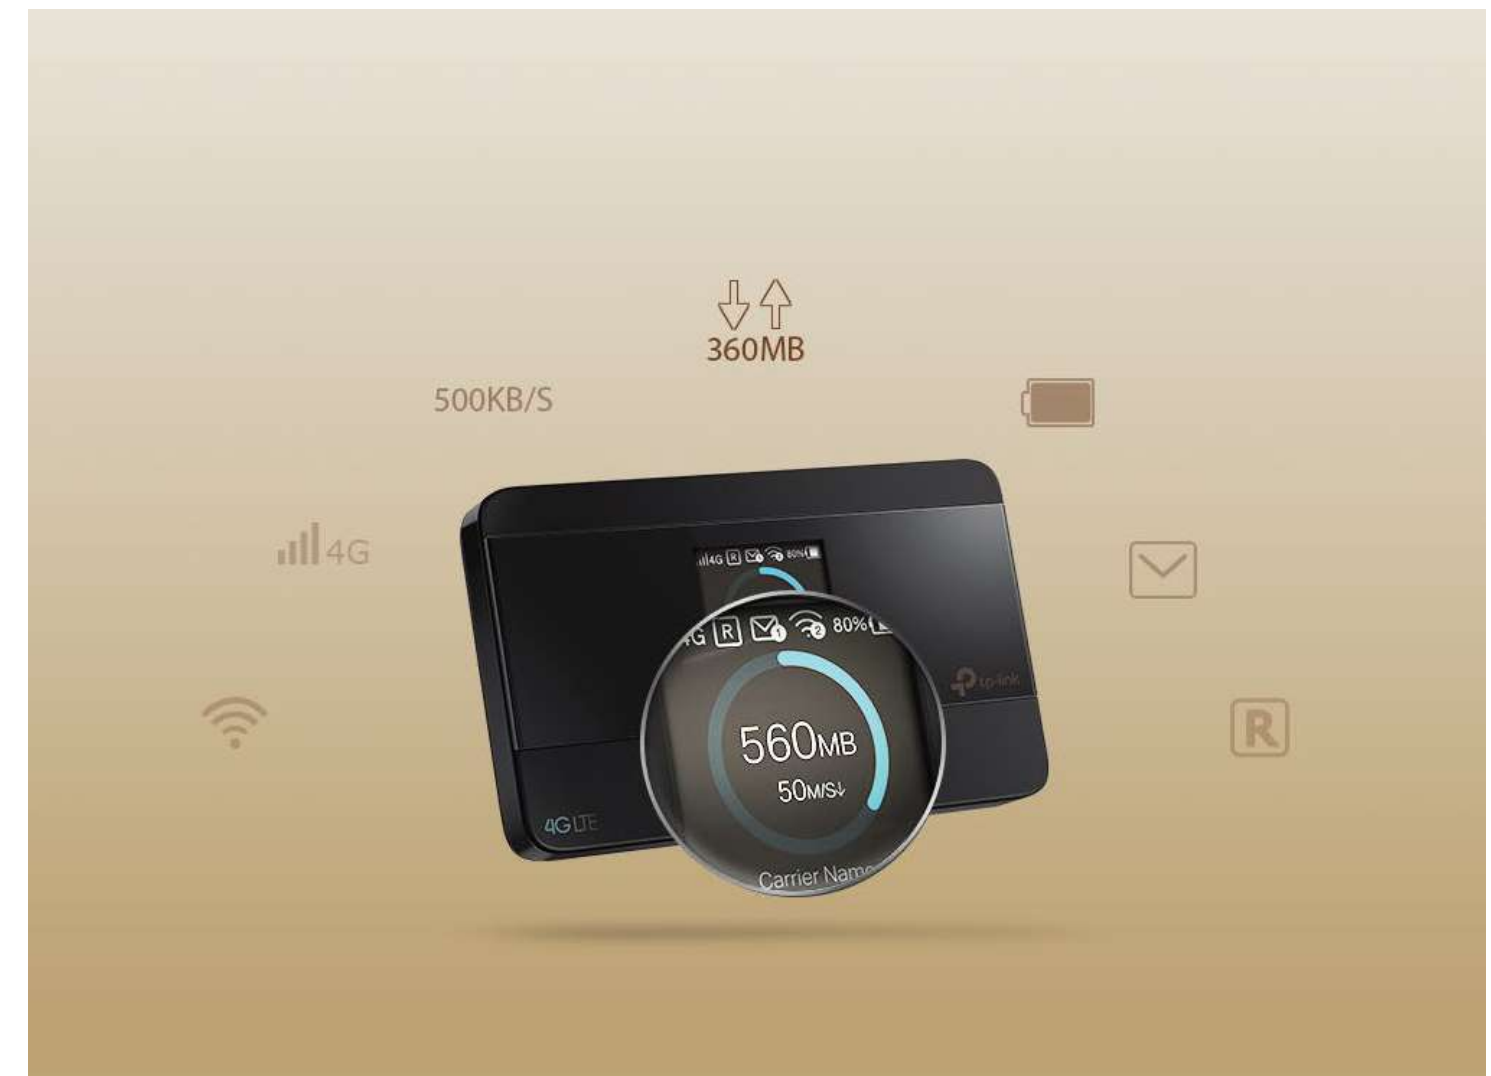

4G LTE Mobile Wi-Fi

Go Anywhere Connect Everywhere

M7350

4G 4G LTE
150Mbps

8h 8 Hours
Usage

M tpMiFi
App

Highlights

Artful Little Gadget for Life on the Go

The M7350 features a compact, elegant design very suitable for travel, business trips, outdoor activities or wherever you may be.

All useful info at a glance

The intuitive screen display of M7350 makes it easy to stay within your data budget and avoids going over the monthly data cap. The screen also displays other much more information of battery life, signal strength, Wi-Fi status, connected users and more.

- Compact design – Suitable for travel, business trips, outdoor activities or wherever you may be

Intuitive Screen Display

- Intuitive view – Intuitive view of data usage, battery life, Wi-Fi name, Wi-Fi password, and more

Specifications

Hardware

- Interfaces: Micro USB port, SIM card slot, Micro SD card slot
- Micro SD Card Reader: Up to 32GB
- Button: Menu button, Power button, Reset button
- Screen Display:
Traffic statistics, Wi-Fi status, User numbers, Network type (3G/4G), Signal strength, Internet connection status, Messages, Battery meter, Wi-Fi name, Wi-Fi password
- External Power Supply: 5V/1A
- Dimensions (W x D x H): 4.2 × 2.6 × 0.6 in. (106 × 66 × 16mm)
- Antenna: Internal Antennas