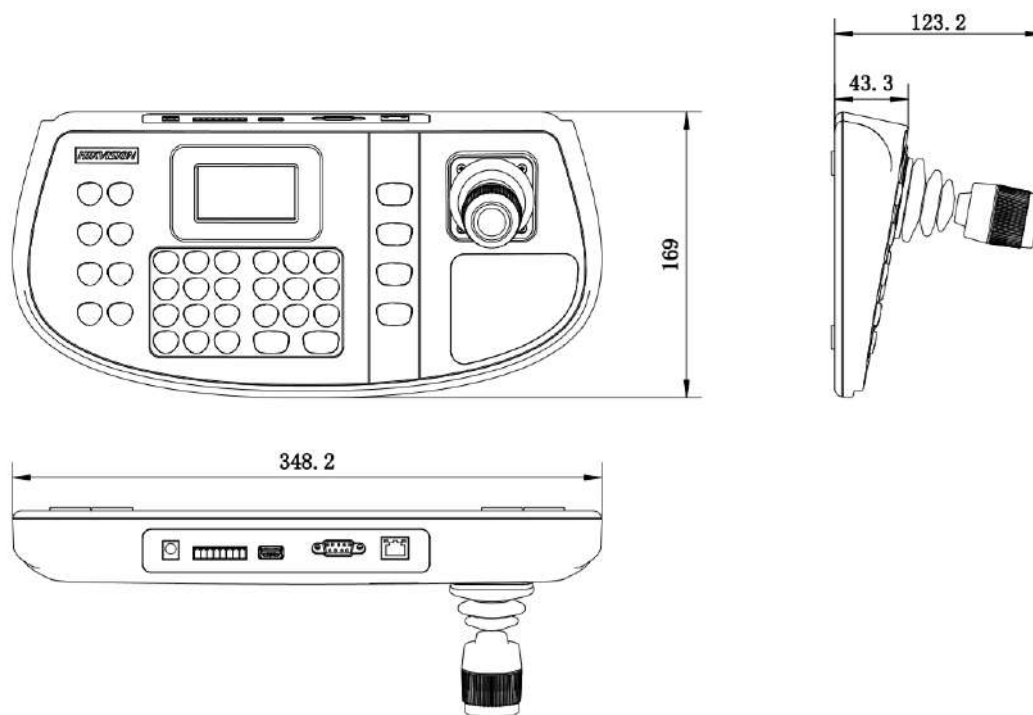

▪ Dimension

Unit: mm

Headquarters

No.555 Qianmo Road, Binjiang District,
Hangzhou 310051, China
T +86-571-8807-5998
www.hikvision.com

Follow us on social media to get the latest product and solution information.