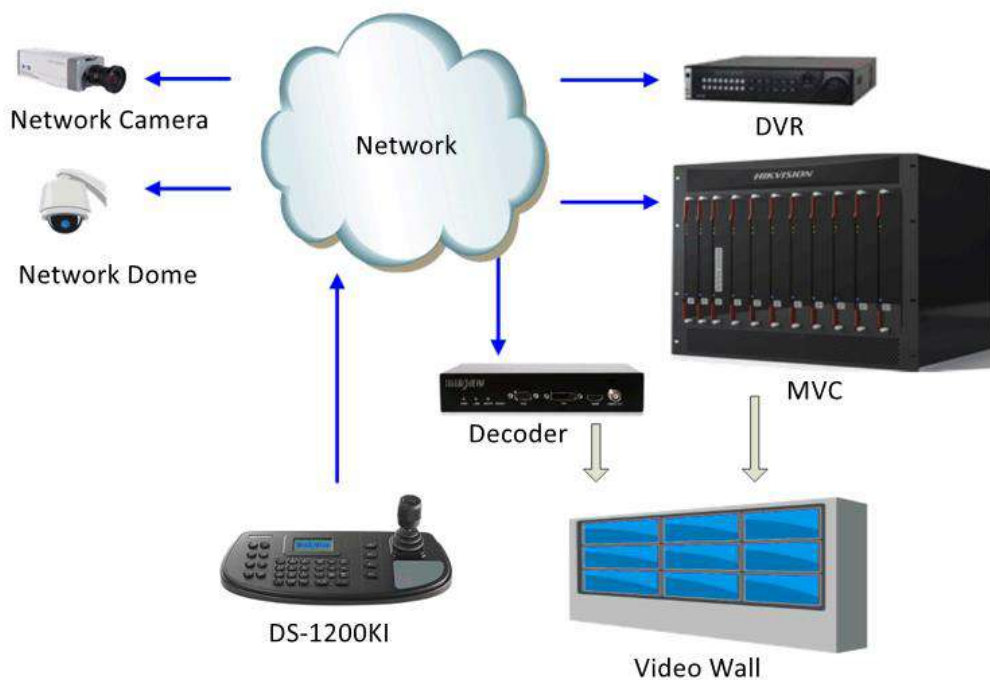

▪ Specification

Model	DS-1200KI	
Device Parameter	Display	128 × 64 dot-matrix screen
	Control Method	Network control, serial control
	Power Supply	12 VDC
	Consumption	≤ 4.7 W
	Dimension	348.2 mm × 169 mm × 123.2 mm (13.7 inch × 6.65 inch × 4.85 inch) (L × W × H)
	Weight	1.6 kg (3.53 lb.)
	Compatible System	Linux system
Environmental Parameter	Working Temperature	-10 °C to 55 °C (14 °F to 131 °F)
	Working Humidity	10% to 90%
External Interface	Network	RJ45 10 M/100 M self-adaptive Ethernet interface × 1
	Wi-Fi	Not supported
	Serial Port	RS-232 × 1, RS-485 × 1, RS-422 × 1
	Joystick	4-axis single button joystick
	USB Interface	USB 2.0 × 1

▪ Typical Application

▪ Available Model

DS-1200KI

Headquarters

No.555 Qianmo Road, Binjiang District,
Hangzhou 310051, China
T +86-571-8807-5998
www.hikvision.com

Follow us on social media to get the latest product and solution information.