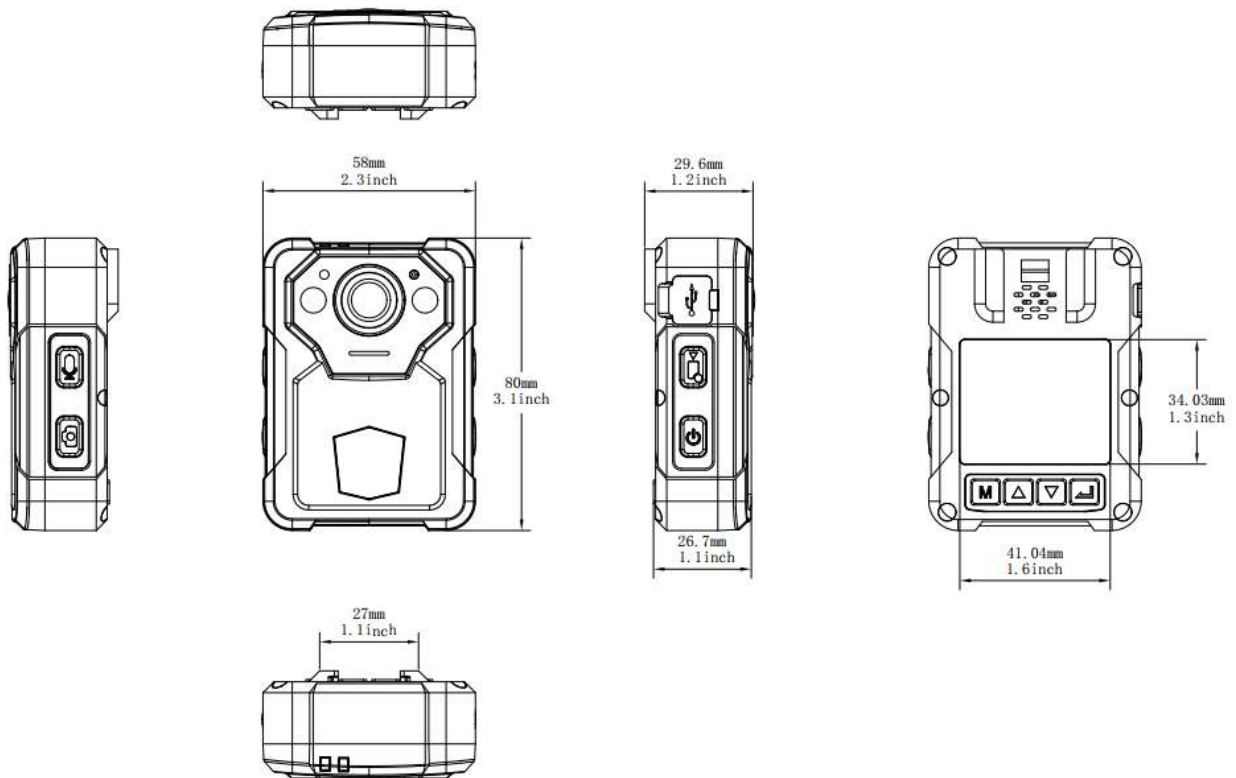

▪ Available Model

DS-MCW406/32G

DS-MCW406/32G/GPS/WIFI

▪ Specification

Camera	
Image Sensor	1/3" CMOS
Max. Resolution	4MP
Day & Night	IR cut filter with auto switch (You can see human face within 3 m at night, You can see human body within 10m at night)
Flashing Light	Supported
Digital Zoom	4X
Video Stabilization	Not Supported
Lens	
FOV	Horizontal: 129° Vertical: 70° Diagonal: 140°
Video	
Video Compression	H.264, H.265
Main Stream	2688*1520@30fps, 1920*1080@30fps, 1280*720@30fps,720*576@30fps
Audio	
Audio Compression	G.711alaw, G.711ulaw, G.722.1
Audio Bit Rate	8K, 16K
Image	
Image Format	JPEG
Image Resolution	5 M (3072 × 1728), 16 M (5312 × 2988), 30 M (7296 × 4104)、40M(8832*4968)
White Balance	Auto White Balance
Screen	
Screen Size	1.77" TFT
Resolution	128*160
Touchscreen	Not Supported
Storage	
Capacity	32 GB in standard, extendable to 256 GB
Network	
Protocol	Hikvision SDK
Wireless Network	
Bluetooth	Not Supported
Wi-Fi Protocol	802.11 b/g/n (For DS-MCW406/32G/GPS/WIFI only)
Positioning Mode	GPS, Beidou, and mixed positioning (For DS-MCW406/32G/GPS/WIFI only)
Interface	
USB	1, USB TYPE-C
Indicator	Charging indicator, Working indicator
Button	On/off, Capture, Record, Tape, Up,Down,Menu,Enter
MIC	Supported
Speaker	Supported
General	
Model	DS-MCW406

Ingress Protection	IP54
Operating System	Linux
Operating Condition	-20°C ~ 55°C (-4 °F to 131 °F)
Working Humidity	≤ 90%
Weight	125g(without shoulder clip) (0.27lb)
Battery	
Capacity	2,500 mAh
Endurance	8h@2K recording, 12h @1080P recording, 14h@720P recording
Charging Time	≤4h