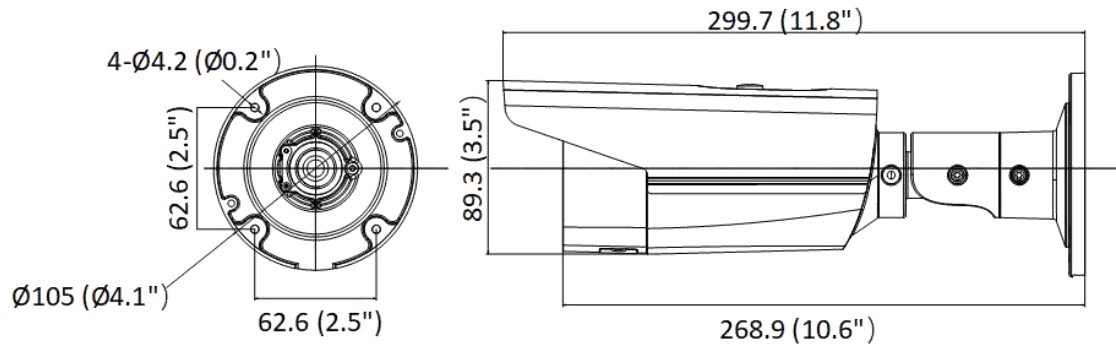

demands. Typical application scenarios include coastal areas about 2 kilometers (1.24 miles) away from coastlines, as well as areas affected by acid rain.
No specific protection	Hikvision products at this level are equipped for use in areas where no specific anti-corrosion protection is needed.

▪ **Dimension**

Unit: mm (inch)

▪ **Accessory**

▪ **Optional**

DS-1276ZJ-SUS Corner Mount	DS-1280ZJ-S Junction Box	DS-1275ZJ-S-SUS Vertical pole mount	DS-1275ZJ-SUS Vertical Pole Mount	DS-1260ZJ Junction Box