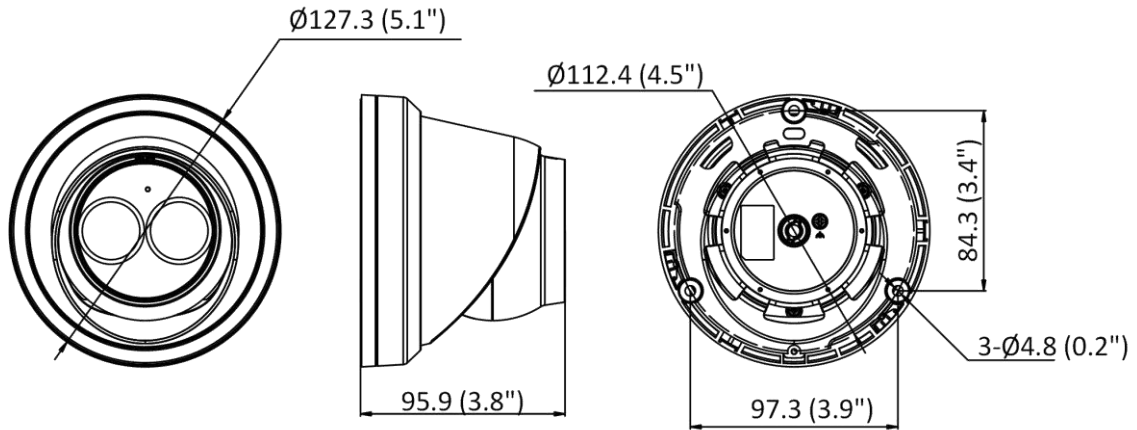

Unit: mm (inch)

▪ **Accessory**

▪ **Optional**

DS-1271ZJ-130-TRL Pendant Mount	DS-1276ZJ-SUS (Black) Corner Mount	DS-1281ZJ-M (Black) Inclined Ceiling Mount	DS-1275ZJ-SUS Vertical Pole Mount	DS-1271ZJ-130-TRL (Black) Pendant Mount
DS-1280ZJ-DM8 (Black) Junction Box	DS-1281ZJ-M Inclined ceiling mount	DS-1273ZJ-130B-TRL Wall mount	DS-1276ZJ-SUS Corner mount	DS-1275ZJ-SUS (Black) Vertical Pole Mount
DS-1273ZJ-130-TRL (Black) Wall Mount	DS-1280ZJ-DM8 Junction box	DS-1273ZJ-130-TRL Wall mount