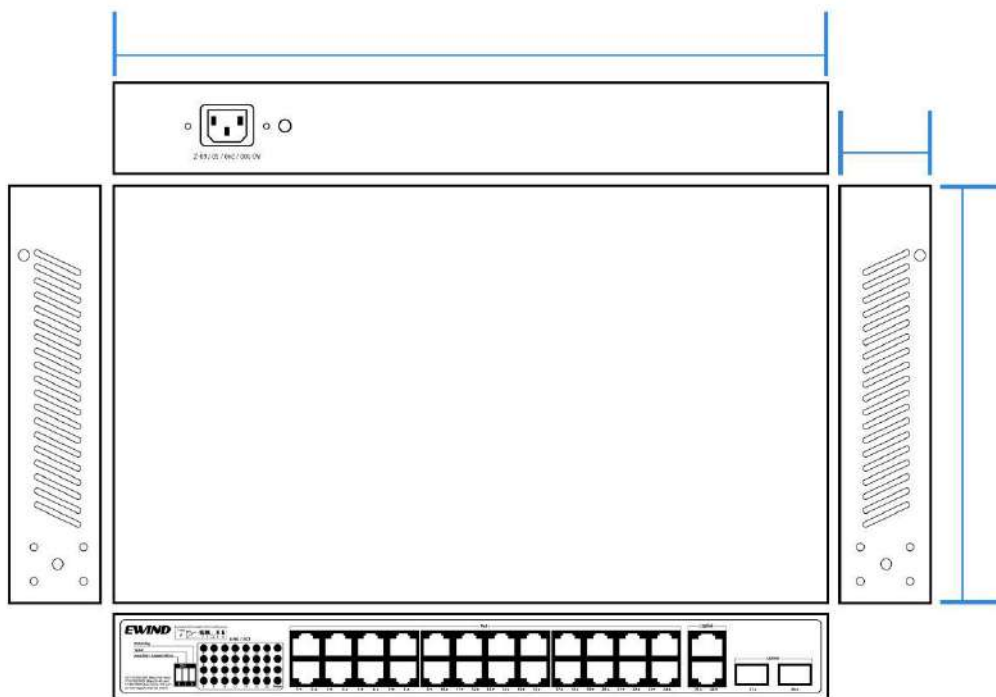

Power Supply	Built in switching power supply, AC100~240V 50-60Hz
Operation TEMP / Humidity	-20~+55°C:5%~90% RH non condensing
Storage TEMP / Humidity	-40~+75°C;5%~95% RH non condensing
Dimension	330*220*44mm
Net /Gross Weight	<3kg / <4kg
Installation Method	desktop type, wall mounted,19-inch 1U cabinet installation
Protection	IEC61000-4-2(ESD): ±8kV contact discharge, ±15kV air discharge IEC61000-4-5(Lightning protection/Surge): Power:CM±4kV/DM±2kV; Port: ±4kV
Protection Level	IP30
Certification	CCC; CE mark, commercial; CE/LVD EN60950; FCC Part 15 Class B; RoHS
Warranty	3 years, lifetime maintenance.

DIMENSION