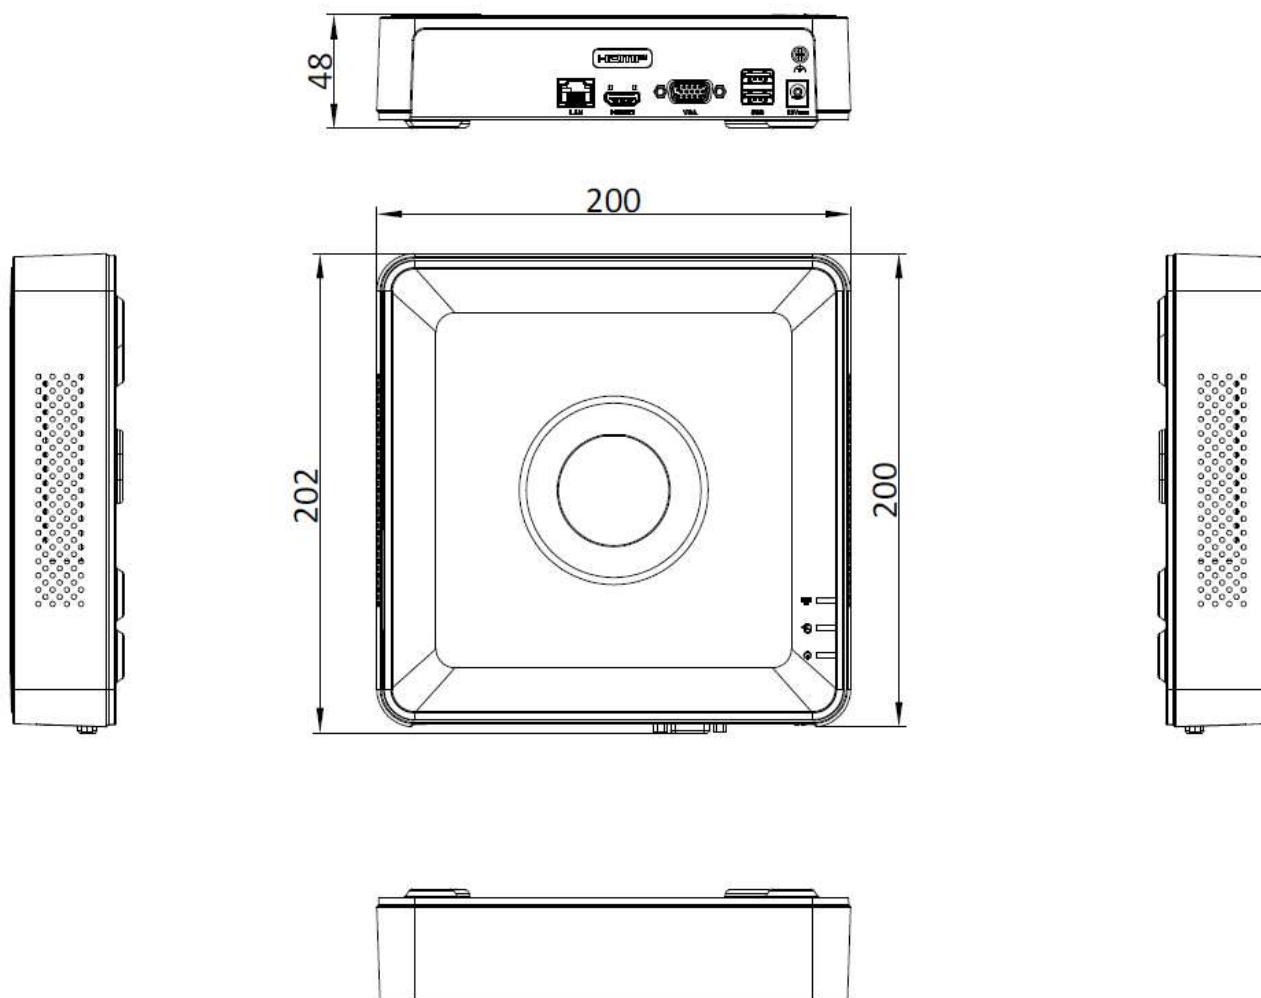

## ▪ Specification

Video and Audio	
IP Video Input	8-ch Up to 6 MP resolution
Incoming Bandwidth	60 Mbps
Outgoing Bandwidth	60 Mbps
HDMI Output	1-ch, 1920 × 1080p/60Hz, 1600 × 1200/60Hz, 1280 × 1024/60Hz, 1280 × 720/60Hz
VGA Output	1-ch, 1920 × 1080p/60Hz, 1600 × 1200/60Hz, 1280 × 1024/60Hz, 1280 × 720/60Hz
Video Output Mode	HDMI/VGA simultaneous output
Decoding	
Decoding Format	H.265+/H.265/ H.264+/H.264
Recording Resolution	6 MP/4 MP/3 MP/1080p/UXGA /720p/VGA/4CIF/DCIF/ 2CIF/CIF/QCIF
Synchronous playback	4-ch
Decoding Capability	4-ch@1080p (30 fps) or 2-ch@4 MP (30 fps) or 1-ch@6 MP (30 fps)
Stream Type	Video, Video & Audio
Network	
Remote Connection	16
Network Protocol	TCP/IP, DHCP, Hik-Connect, DNS, DDNS, NTP, SADP, SMTP, UPnP™
Network Interface	1, RJ-45 10/100Mbps self-adaptive Ethernet interface
Auxiliary Interface	
SATA	1 SATA interface
Capacity	Up to 6TB capacity for each disk
Alarm In/Out	N/A
USB Interface	Rear panel: 2 × USB 2.0
General	
Power Supply	12 VDC, 1.5 A
Consumption	≤ 10 W
Working Temperature	-10 to +55° C (+14 to +131° F)
Working Humidity	10% to 90%
Dimension (W × D × H)	200 × 200 × 48 mm (7.9" × 8.1" × 1.9")
Weight	≤ 1 kg (2.2 lb)
Certification	
CE	EN50130-4, EN 61000-3-2, EN 61000-3-3

▪ **Physical Interface**

No.	Description	No.	Description
1	LAN network interface	4	USB interfaces
2	HDMI interface	5	GND
3	VGA interface	6	Power supply

▪ **Available Model**

DS-7108NI-Q1(D)

▪ Dimension

scale/1:1;Unit/mm