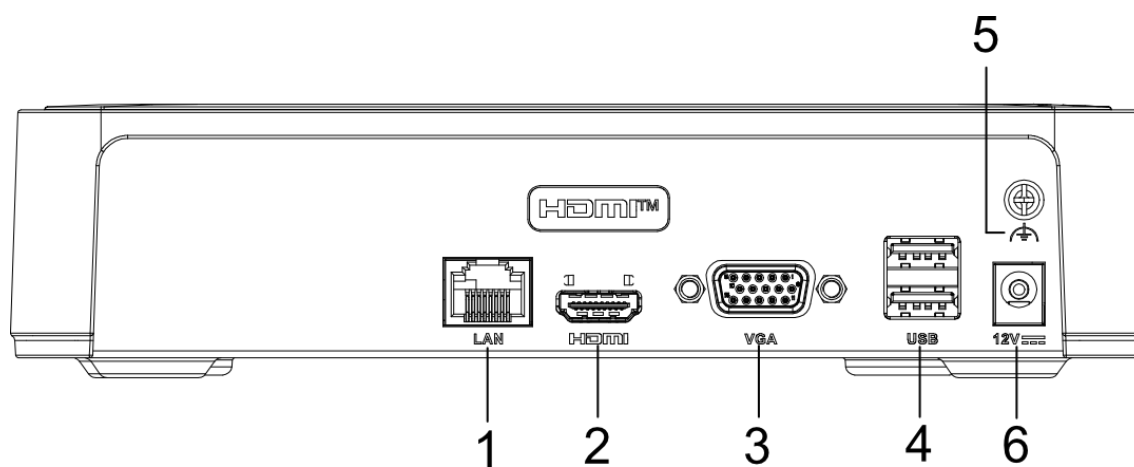

▪ **Physical Interface**

No.	Description	No.	Description
1	LAN network interface	4	USB interfaces
2	HDMI interface	5	GND
3	VGA interface	6	Power supply

▪ **Available Model**

DS-7108NI-Q1(D)