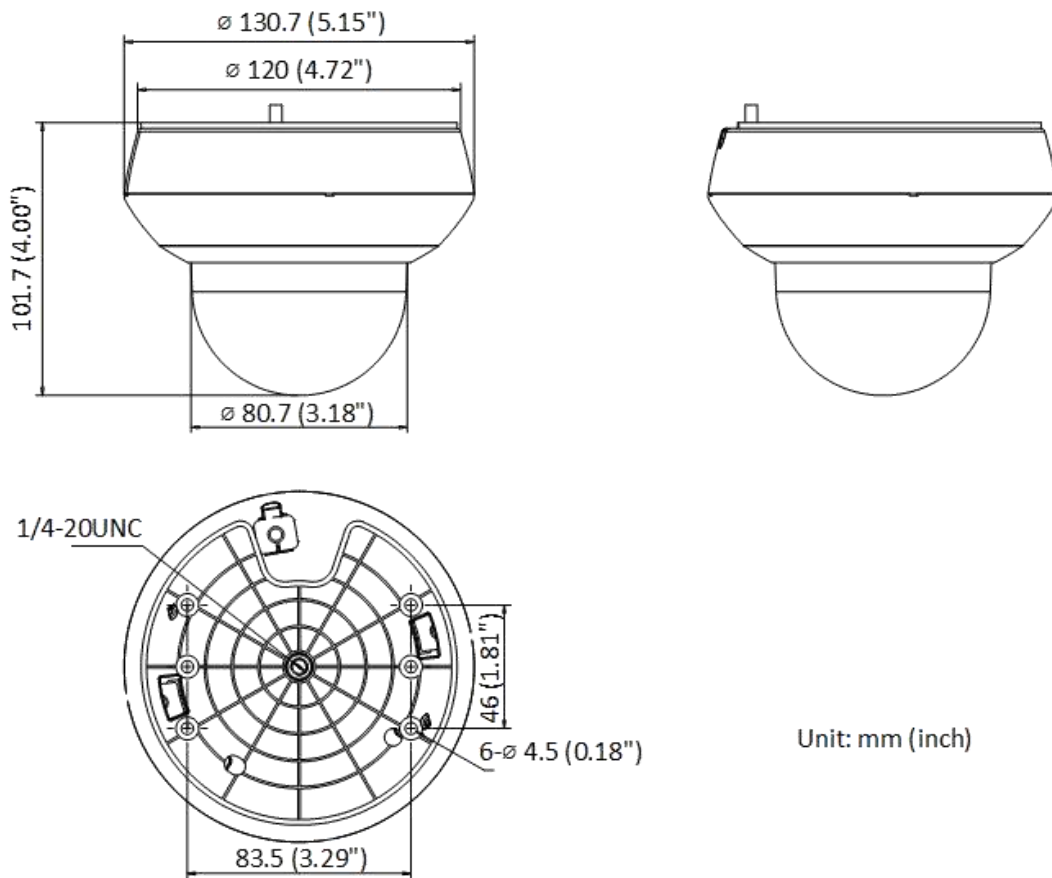

▪ **Dimension**

▪ **Accessory**

Optional

LAS60-57CN-RJ45
Hi-PoE Midspan