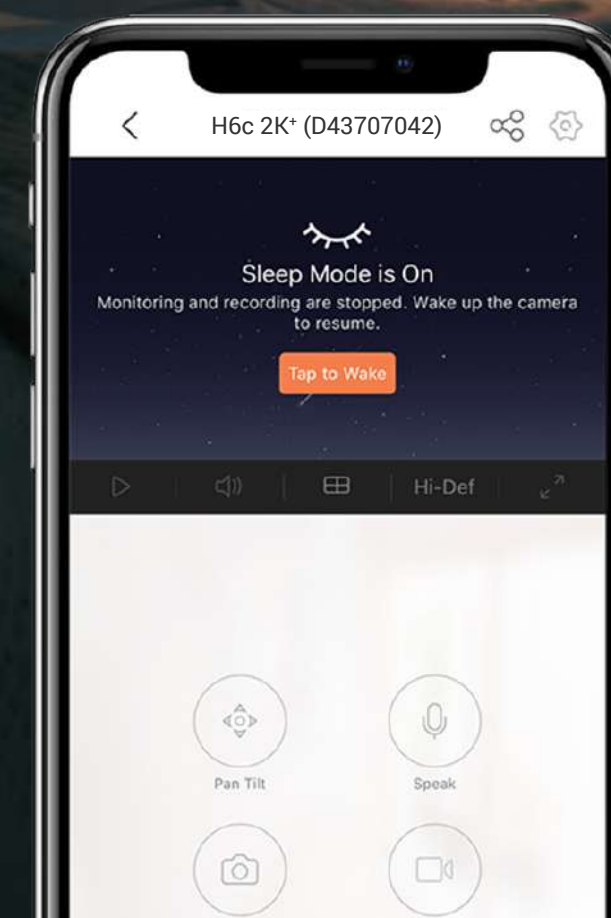

TLS
Data Transmission
Encryption

AES-128
Data Encryption