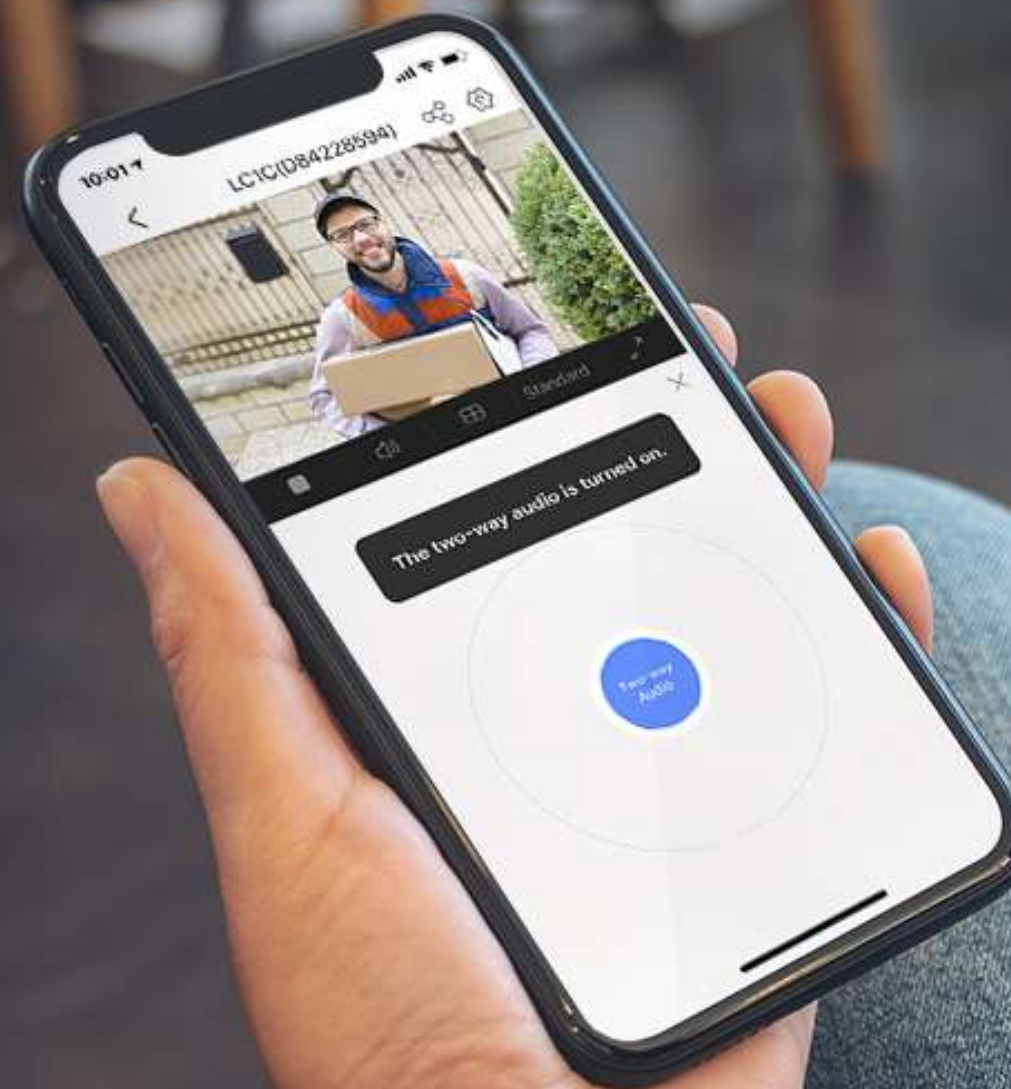

The LC1C is a perfect replacement of yard lights. Designed with flexibility in mind, the LC1C can be rotated to face any direction you need. To use it as a conventional yard light, you may toggle the floodlights on manually and adjust brightness all by using the EZVIZ App.

Smart lighting.

Outfitted with a 270-degree PIR sensor, the LC1C's floodlights automatically light up upon detection of people or animals in the darkness*. You can even configure which zones you'd like to enable PIR motion-activated lighting!

*When motion is no longer detected, the lights will turn off in 90 seconds.

Motion alerts are more accurate than ever.

The LC1C adopts a double-analysis mechanism to boost alert accuracy. By combining traditional motion detection analytics and the PIR sensor to analyze motions, the LC1C drastically reduces false alarms while also ensuring you always receive attention-worthy notifications.

Two-way talk.

The LC1C makes two-way communication even easier with its powerful microphone and speaker. Using the EZVIZ App, both sides can hear each other loud and clear.

Enhanced connectivity.

The onboard Wi-Fi module of the LC1C leverages a PA (Power Amplifier) to greatly improve its signal strength and anti-interference capability. In addition, two powerful built-in antennas make sure the LC1C stays online better than ever.