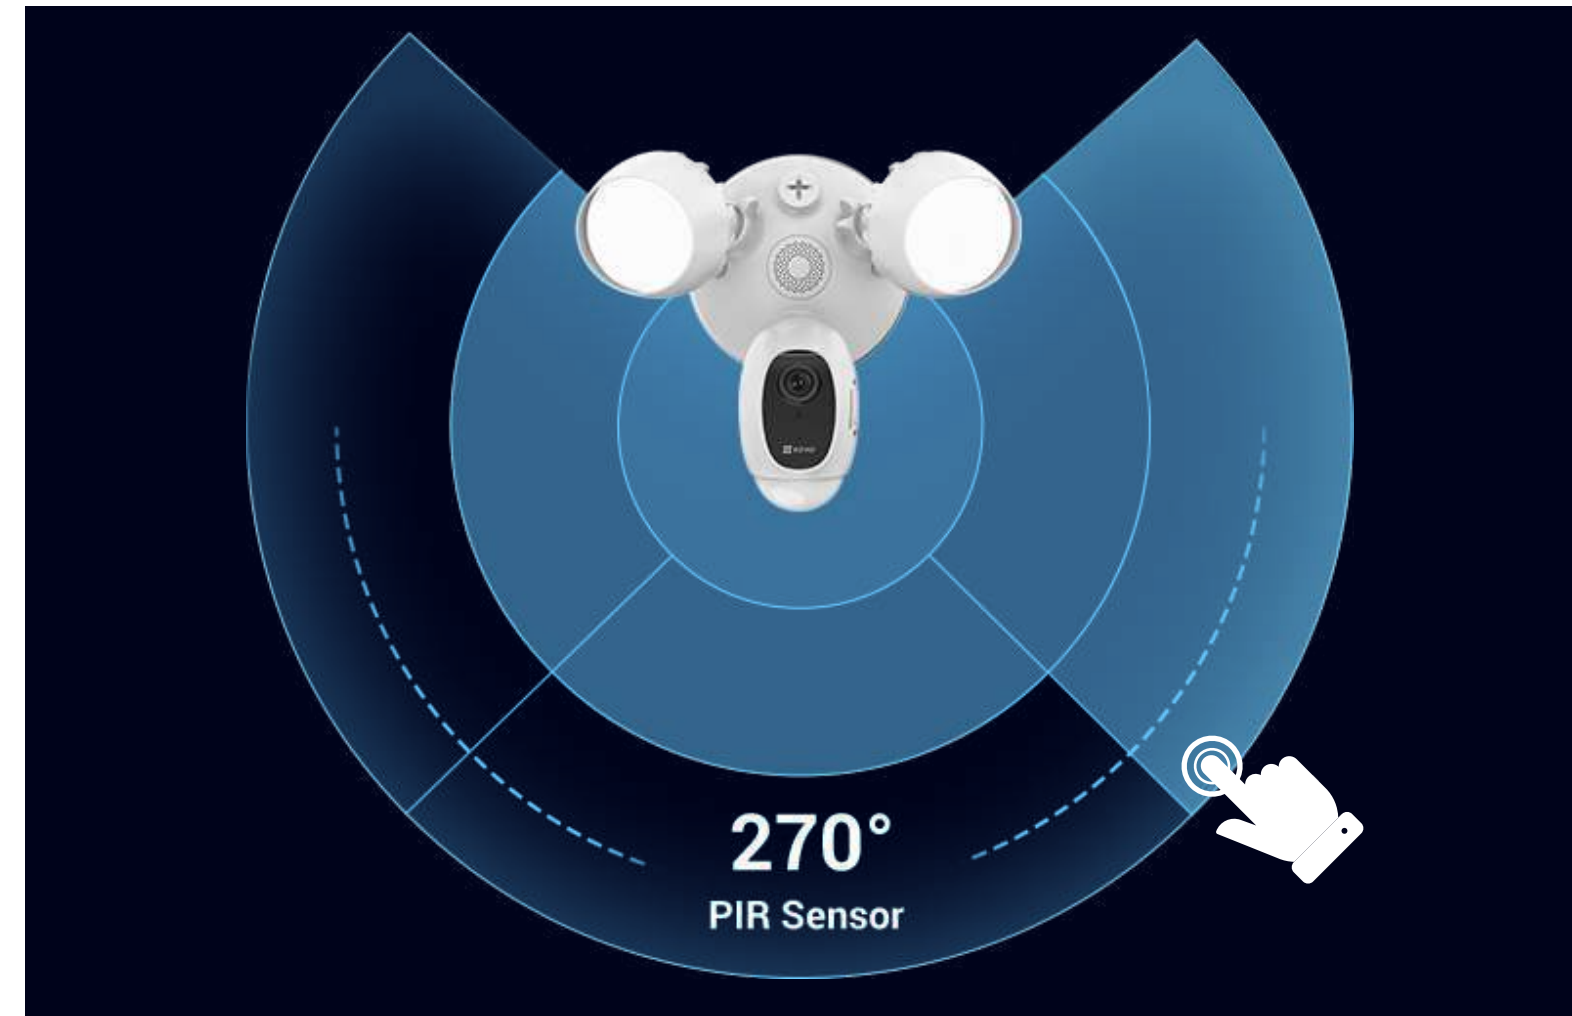

Smart lighting.

Outfitted with a 270-degree PIR sensor, the LC1C's floodlights automatically light up upon detection of people or animals in the darkness*. You can even configure which zones you'd like to enable PIR motion-activated lighting!

*When motion is no longer detected, the lights will turn off in 90 seconds.