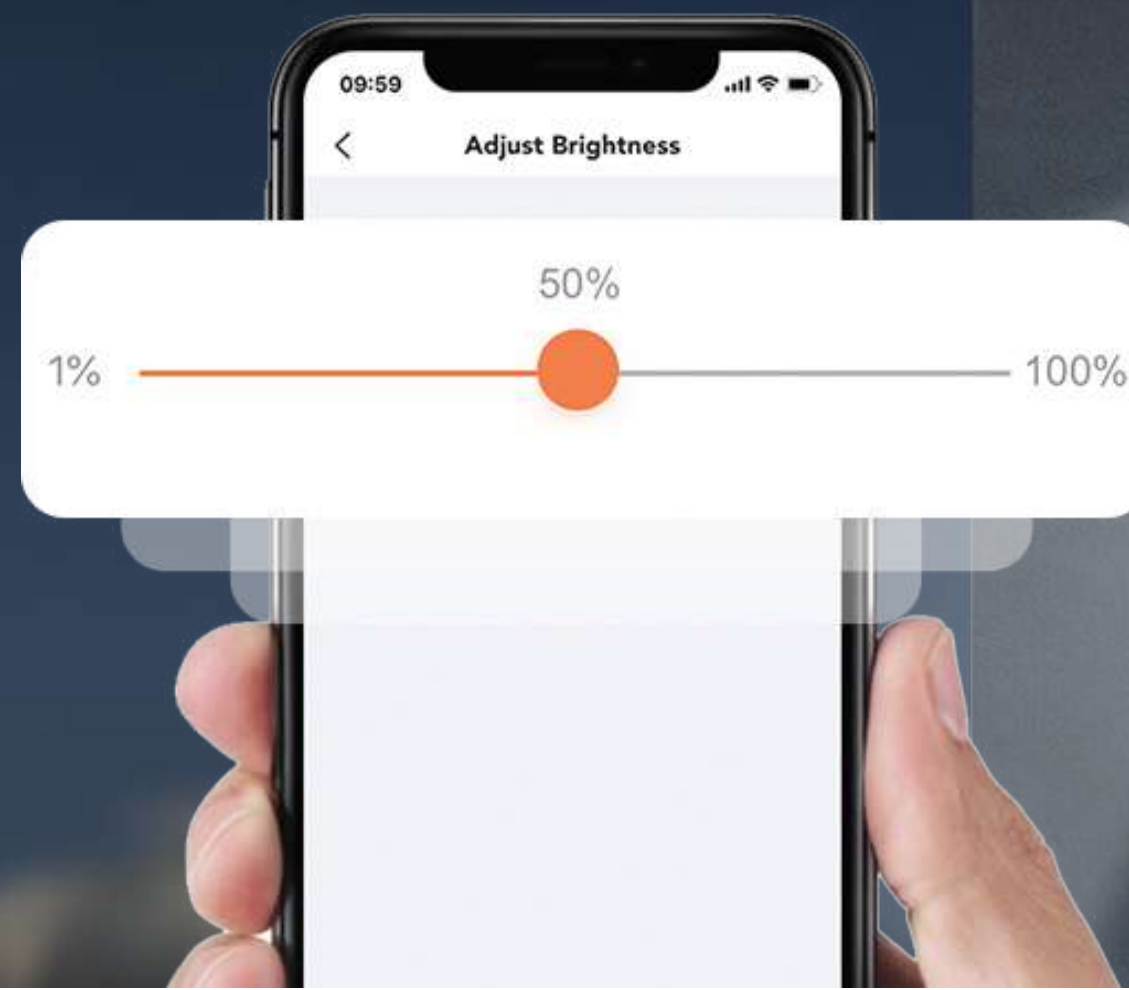

Built-in Siren,
100dB

Two-Way Talk

Supports MicroSD
Cards up to 256 GB

Images are brilliant, day and night.

Thanks to a starlight standard sensor, not just daytime videos are stunning, nighttime images are crisp-clear and bright despite the environmental darkness. Now you can see everything up to 25 meters (82 ft.) away clearly with the camera's advanced night vision.

Daytime Vision

Starlight Night Vision*

*Once the light level drops to a certain point, the LC1C will shift to black/white video monitoring to ensure utmost image clarity.

A thoughtful way to illuminate your yard.

The LC1C is a perfect replacement of yard lights. Designed with flexibility in mind, the LC1C can be rotated to face any direction you need. To use it as a conventional yard light, you may toggle the floodlights on manually and adjust brightness all by using the EZVIZ App.

Smart lighting.

Outfitted with a 270-degree PIR sensor, the LC1C's floodlights automatically light up upon detection of people or animals in the darkness*. You can even configure which zones you'd like to enable PIR motion-activated lighting!