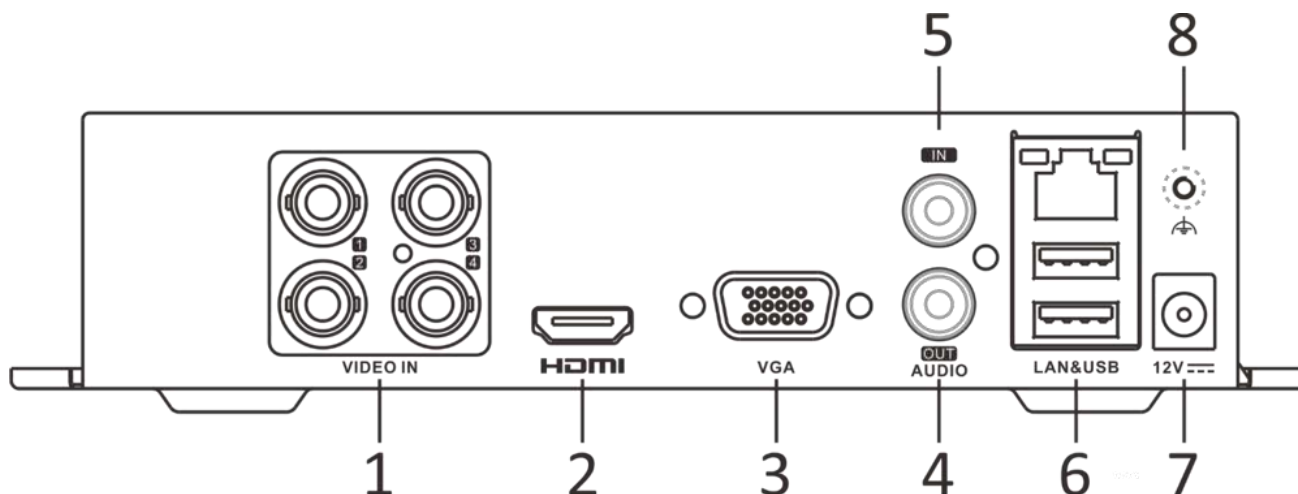

USB Interface	Real panel: 2 × USB 2.0
General	
Power Supply	12 VDC, 1.5 A
Consumption	≤ 8 W (without HDD)
Working Temperature	-10 °C to +55 °C (+14 °F to +131 °F)
Working Humidity	10% to 90%
Dimension (W × D × H)	200 × 200 × 45 mm (7.9 × 7.9 × 1.8 inch)
Weight	≤ 1 kg (without HDD, 2.2 lb.)

Dimension

scale/1:1;Unit/mm

Physical Interface

No.	Description	No.	Description
1	Video and coaxial audio in	5	AUDIO IN, RCA connector
2	HDMI interface	6	LAN network interface and USB interface
3	VGA interface	7	12 VDC power input
4	AUDIO OUT, RCA connector	8	GND