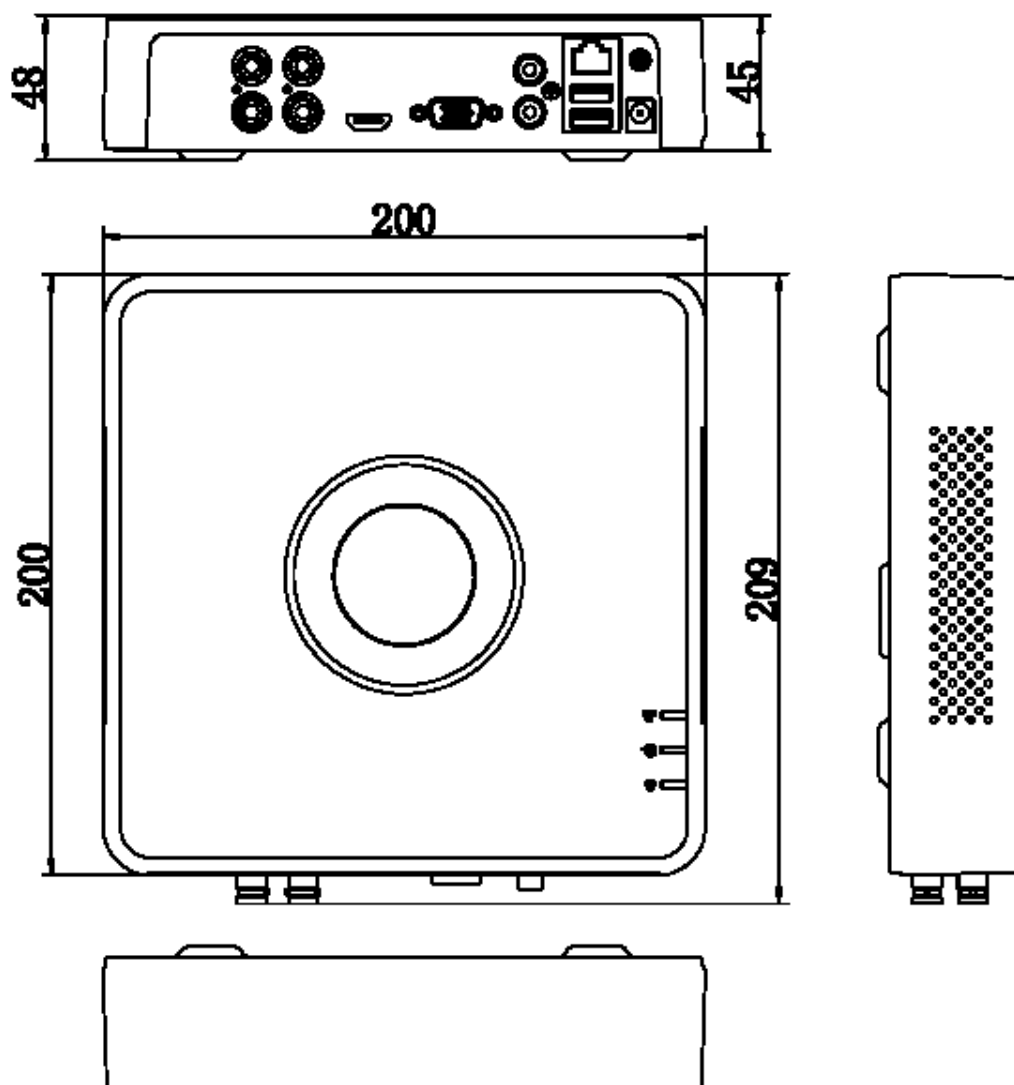

USB Interface	Real panel: 2 × USB 2.0
General	
Power Supply	12 VDC, 1.5 A
Consumption	≤ 8 W (without HDD)
Working Temperature	-10 °C to +55 °C (+14 °F to +131 °F)
Working Humidity	10% to 90%
Dimension (W × D × H)	200 × 200 × 45 mm (7.9 × 7.9 × 1.8 inch)
Weight	≤ 1 kg (without HDD, 2.2 lb.)

Dimension

scale/1:1;Unit/mm

Physical Interface

No.	Description	No.	Description
1	Video and coaxial audio in	5	AUDIO IN, RCA connector
2	HDMI interface	6	LAN network interface and USB interface
3	VGA interface	7	12 VDC power input
4	AUDIO OUT, RCA connector	8	GND