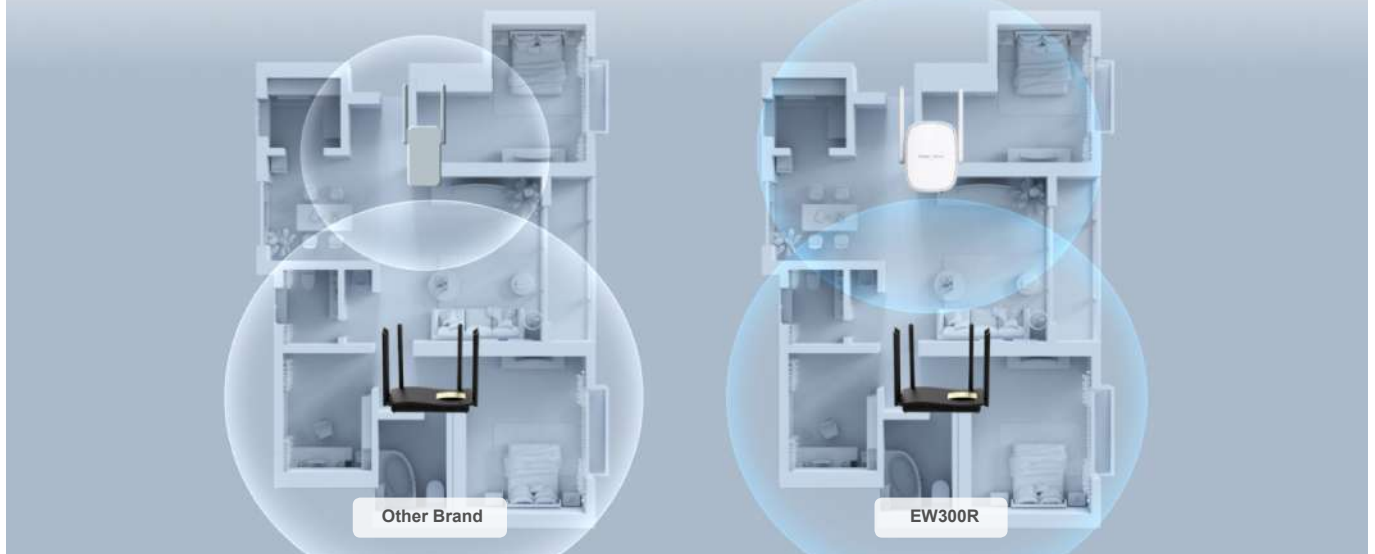

RG-EW300R

300Mbps Wi-Fi Extender

DATASHEET

Highlights

- Plug and play, easy and strong
- Two built-in signal amplifiers boost 1.5X signal strength
- Three-bar signal indicator guides you to find the best spot
- Flexible placement, one-click connection
- Take control of your home network at your fingertips

Highlight Features

RG-EW300R

Plug and Play Easy and Strong

300Mbps Wi-Fi Repeater

More Powerful than You Expect

Two built-in signal amplifiers boost 2X signal strength

Other Brand

EW300R

Three-bar Signal Indicator Guides You to Find the Best Spot

EW300R clearly shows you the signal strength and guides you the best spot to position the repeater, while others only give you the "Yes or No" answer.

Highlight Features

Flexible Placement, One-click Connection

Press the WPS button on existing router and on EW300R within 2 minutes to easily connect to the network

More Wireless Mode Options, Meet All Your Needs