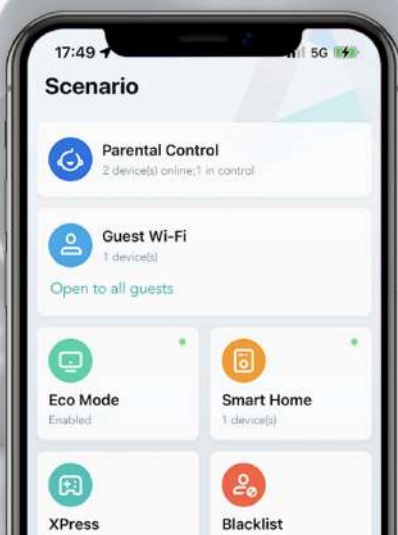

Three-bar Signal Indicator Guides You to Find the Best Spot

EW300R clearly shows you the signal strength and guides you the best spot to position the repeater, while others only give you the "Yes or No" answer.

Highlight Features

Flexible Placement, One-click Connection

Press the WPS button on existing router and on EW300R within 2 minutes to easily connect to the network

More Wireless Mode Options, Meet All Your Needs

AP Mode for Work
More stable and reliable

Repeater mode for entertainment
More flexible and chill

Take Control of Your Home network at Your Fingertips

Set up your home network in **Reyee Router App** in two minutes. More **Life-time Free** functions are waiting for you to Explore, Experience, Expect.

Remote Management

Parental Control

Guest Wi-Fi

Specifications

Basic

Dimensions (W×D×H)	92 mm x 70 mm x 38 mm (3.62 in. × 2.76 in. × 1.50 in. antennas not included)
Weight	0.14 kg (packages not included)
Wi-Fi Standards	Wi-Fi 4 (802.11n)
MIMO	2.4 GHz, 2×2, MIMO
Max. Wi-Fi Speed	2.4 GHz: 300 Mbps
Channel Width	2.4 GHz: Auto/20/40 MHz
Antennas	2
Antennas Type	External Omnidirectional
Antenna Gain	2.4 GHz: 4 dBi
WAN Port	1×10/100 Base-T WAN/LAN
LAN Ports	\
Recommended Users	8
Max. Users	16
Power Supply	100-240V~50/60Hz 0.5A
Power Consumption	≤12W
Operation Frequency Bands	802.11b/g/n: 2.412 GHz to 2.472 GHz country-specific restrictions apply
Transmit Power	<20 dBm (2.4 GHz) country-specific restrictions apply
Operating Temperature	-10 °C to +45 °C (14 °F to 113 °F)
Operating Humidity	5% to 95% Noncondensing
Certifications	CE,RoHS