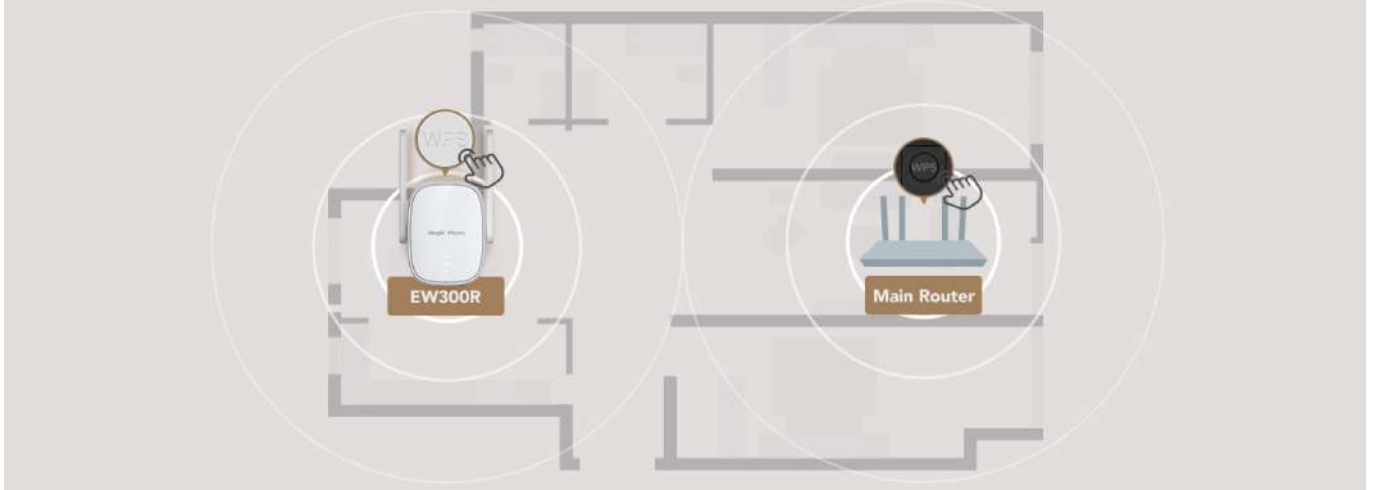

Highlight Features

Flexible Placement, One-click Connection

Press the WPS button on existing router and on EW300R within 2 minutes to easily connect to the network