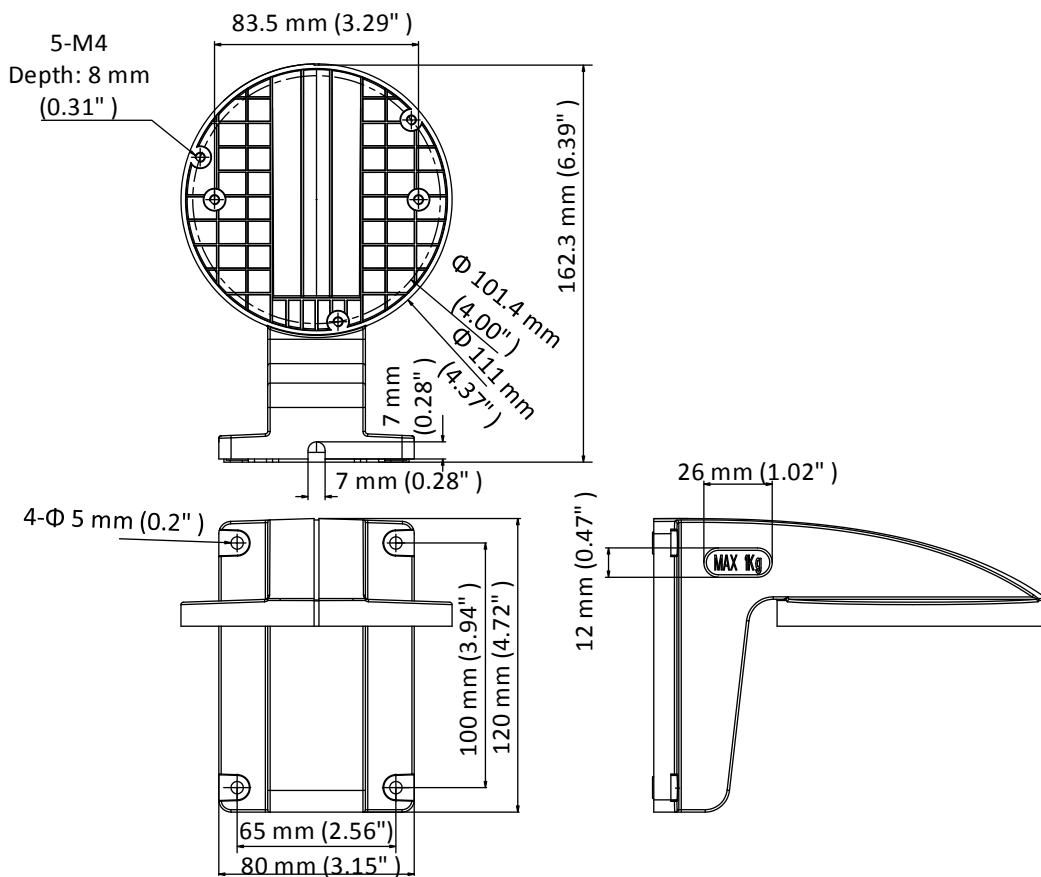

DS-1258ZJ

Wall Mount

Features

- Plastic with surface spray treatment
- Internal cable routing design

Dimension

Available Model

DS-1258ZJ

Parameter

Model	DS-1258ZJ
Parameters	Wall Mount
Appearance	White
Material	Plastic
Dimension	111 mm × 120 mm × 162.8 mm (4.37" × 4.72" × 6.41")
Weight	200 g (0.44 lb.)

Notes

- The mount should be installed on the flat surface.
- The wall must be capable of supporting at least 3 times as much as the total weight of the camera and the mount.
- The maximum load capacity of the mount is 1 kg (2.2 lb.).