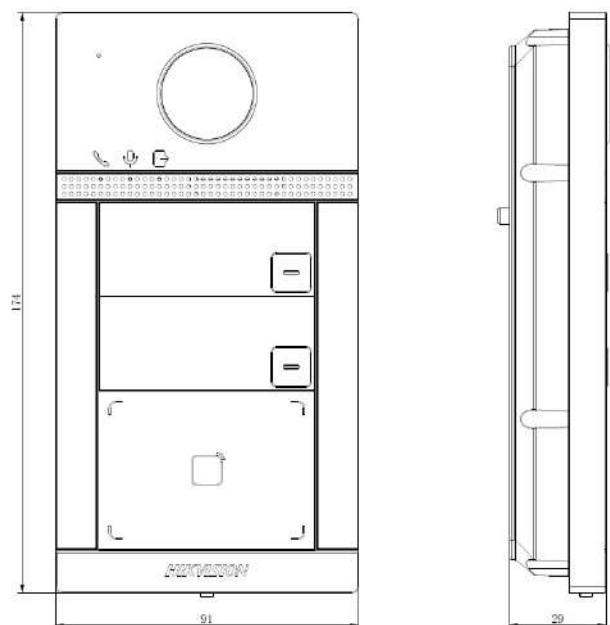

Received frequency	2.4 to 2.4835GHz
Transmitted frequency	2.4 to 2.4835 GHz
Bandwidth	20/40 MHz
Frequency power	802.11b:15 dBm +/- 1.5 dBm 802.11g:15 dBm +/- 1.5 dBm 802.11n(ht20):14 dBm +/- 1.5 dBm 802.11n(ht40):12 dBm +/- 1.5 dBm

Authentication	
Card reading frequency	13.56 MHz

Device interfaces	
Alarm input	4
Network interface	1
TAMPER	1
Exit button	2 Max.
RS-485	1
USB	0
Wiegand	0
TF card	1 (reserved)
Alarm output	0
Lock control	2
Door contact input	2
Power interface	1

General	
Button	2
Installation	Flush mounting
Indicator	3
Weight	384 g
Protective level	IP65, IK08
Working temperature	-40°C to 53°C (-40°F to 127.4°F)
Working humidity	10% to 95%
Dimensions	174 mm × 91 mm × 29 mm
Battery	/
Application environment	Outdoor
Power consumption	< 10 W

Language	English, French, Portuguese, Portuguese (Brazil), Spanish, Russian, German, Italian, Polish, Arabic, Turkish, Vietnamese, Hungarian, Dutch, Romanian, Czech, Bulgarian, Ukrainian, Croatian, Serbian, Greek, Slovak

Available Model

DS-KV8213-WME1(C)/Flush

Dimension

Unit: mm