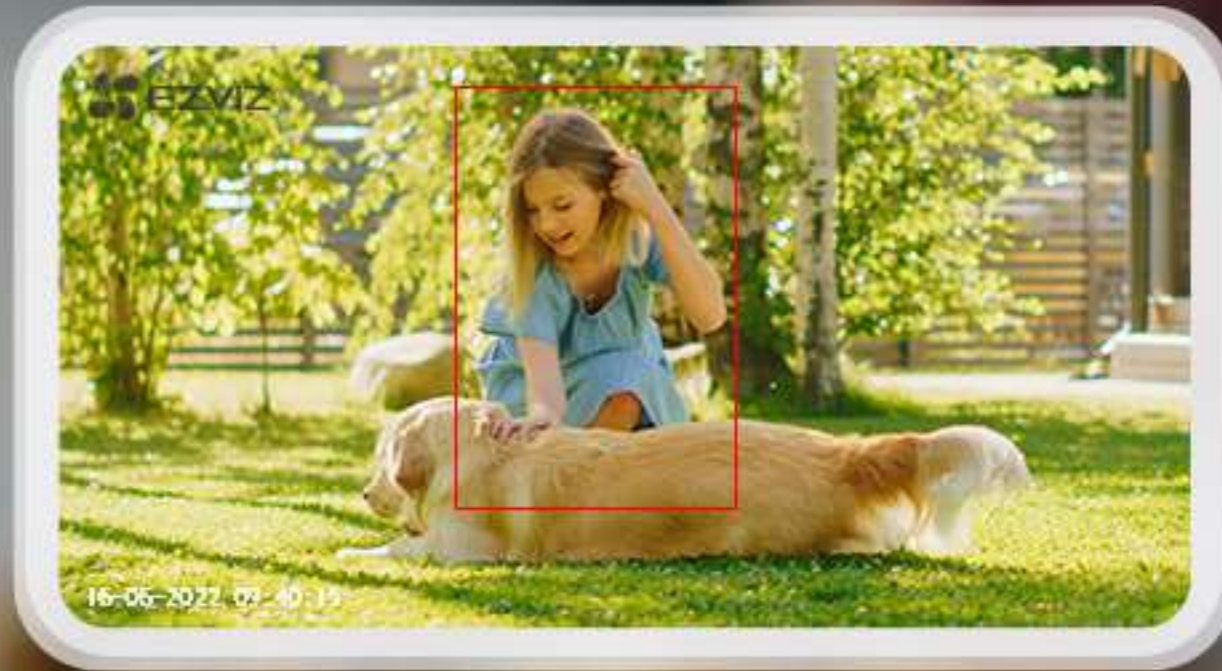

## See far enough, even in total darkness

The camera makes sure that no one can easily sneak in under the cover of darkness. The H3c Color renders color night vision up to 15 meters and infrared black-and-white vision up to 30 meters.

# AI algorithm for alerts that matter

The camera's onboard AI algorithm helps distinguish and detect moving people in particular, so as to reduce insignificant alerts caused by falling leaves or flying insects. You will receive smarter notifications that matter to you.