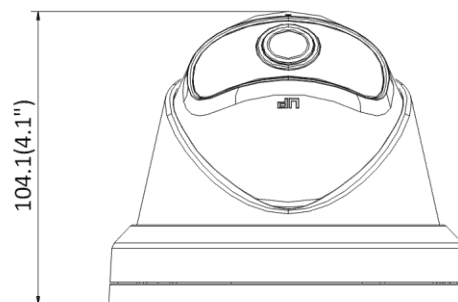

Safety	UL 60950-1, IEC 60950-1:2005 + Am 1:2009 + Am 2:2013, EN 60950-1:2005 + Am 1:2009 + Am 2:2013, IS 13252(Part 1):2010+A1:2013+A2:2015, IEC/EN 60950-1
Chemistry	2011/65/EU, 2012/19/EU, Regulation (EC) No 1907/2006

* Listed resolutions are only selectable options. It does not mean that all streams can work at their maximum resolution at the same time.

Available Model

DS-2CD2345G0P-I (1.68 mm)

▪ Typical Application

Hikvision products are classified into three levels according to their anti-corrosion performance. Refer to the following description to choose for your using environment.

This model has NO SPECIFIC PROTECTION.

Level	Description
Top-level protection	Hikvision products at this level are equipped for use in areas where professional anti-corrosion protection is a must. Typical application scenarios include coastlines, docks, chemical plants, and more.
Moderate protection	Hikvision products at this level are equipped for use in areas with moderate anti-corrosion demands. Typical application scenarios include coastal areas about 2 kilometers (1.24 miles) away from coastlines, as well as areas affected by acid rain.
No specific protection	Hikvision products at this level are equipped for use in areas where no specific anti-corrosion protection is needed.

Dimension

Unit: mm(inch)