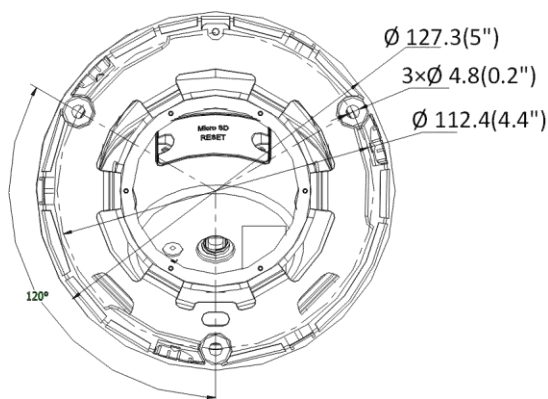

Safety	UL 60950-1, IEC 60950-1:2005 + Am 1:2009 + Am 2:2013, EN 60950-1:2005 + Am 1:2009 + Am 2:2013, IS 13252(Part 1):2010+A1:2013+A2:2015, IEC/EN 60950-1
Chemistry	2011/65/EU, 2012/19/EU, Regulation (EC) No 1907/2006

* Listed resolutions are only selectable options. It does not mean that all streams can work at their maximum resolution at the same time.

Available Model

DS-2CD2345G0P-I (1.68 mm)

▪ Typical Application

Hikvision products are classified into three levels according to their anti-corrosion performance. Refer to the following description to choose for your using environment.

This model has NO SPECIFIC PROTECTION.

Level	Description
Top-level protection	Hikvision products at this level are equipped for use in areas where professional anti-corrosion protection is a must. Typical application scenarios include coastlines, docks, chemical plants, and more.
Moderate protection	Hikvision products at this level are equipped for use in areas with moderate anti-corrosion demands. Typical application scenarios include coastal areas about 2 kilometers (1.24 miles) away from coastlines, as well as areas affected by acid rain.
No specific protection	Hikvision products at this level are equipped for use in areas where no specific anti-corrosion protection is needed.

Dimension

Unit: mm(inch)