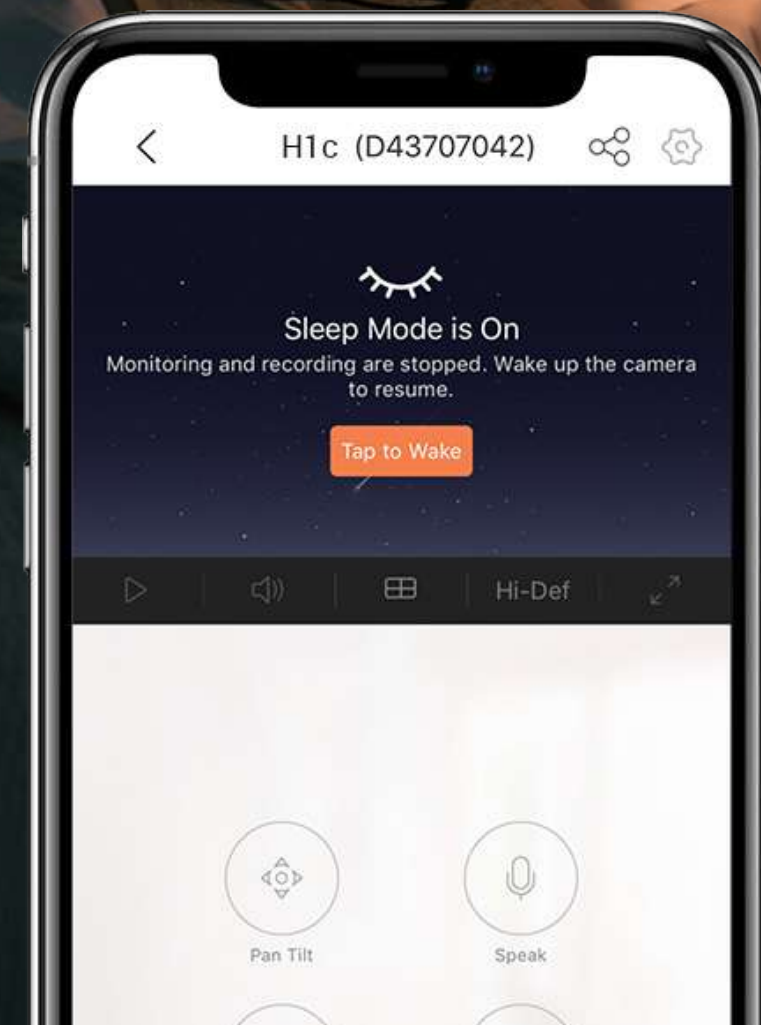

AES-128
Data Encryption

TLS
Data Transmission
Encryption