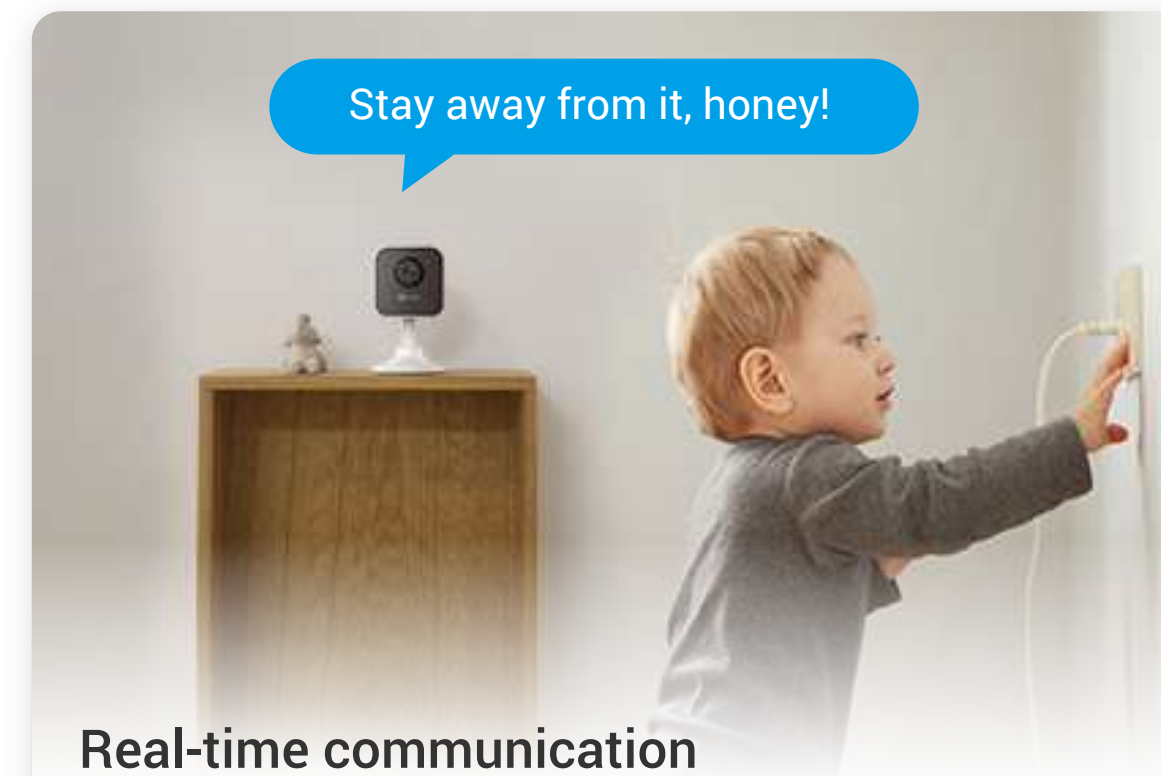

H1c Type-C

Smart Home Wi-Fi Camera

Peace of mind delivered in a petite way

Simple but reliable, the H1c can be your essential indoor camera to keep an eye on your kids and pets, while offering protection to your home from day to night. As a petite, plug-in camera that fits any home space, the camera gets all the basics right. It offers great video quality, sharp night vision, motion detection and two-way audio, and provides extra convenience with its easy-to-install design, sleep mode, three sound-alert modes, and more.

Peace of mind at night

The camera protects your sweet dreams even in dim lights. It captures activities with sharp night vision of up to 10 meters (32 feet).

Instant, insightful notifications

The camera captures motions and alerts you immediately. You can view alert details and replay captured videos all on your mobile phone.

Super easy installation

Setting up the H1c is a breeze. Place it on any flat surface, or snap it onto any metallic wall with the included magnetic base.

Adjustable audio alerts

You can now hear camera detections from afar. The H1c offers three audio alert modes – silent, short beep, and siren.

Real-time communication

The H1c's full-duplex audio allows you to talk to your loved ones from wherever you are, by simply using the EZVIZ App.

Alexa, show me the baby's room.

Hands-free control

With integration to your voice assistants, you can pull up the video feed by simply saying "Alexa" or "Hey Google".¹