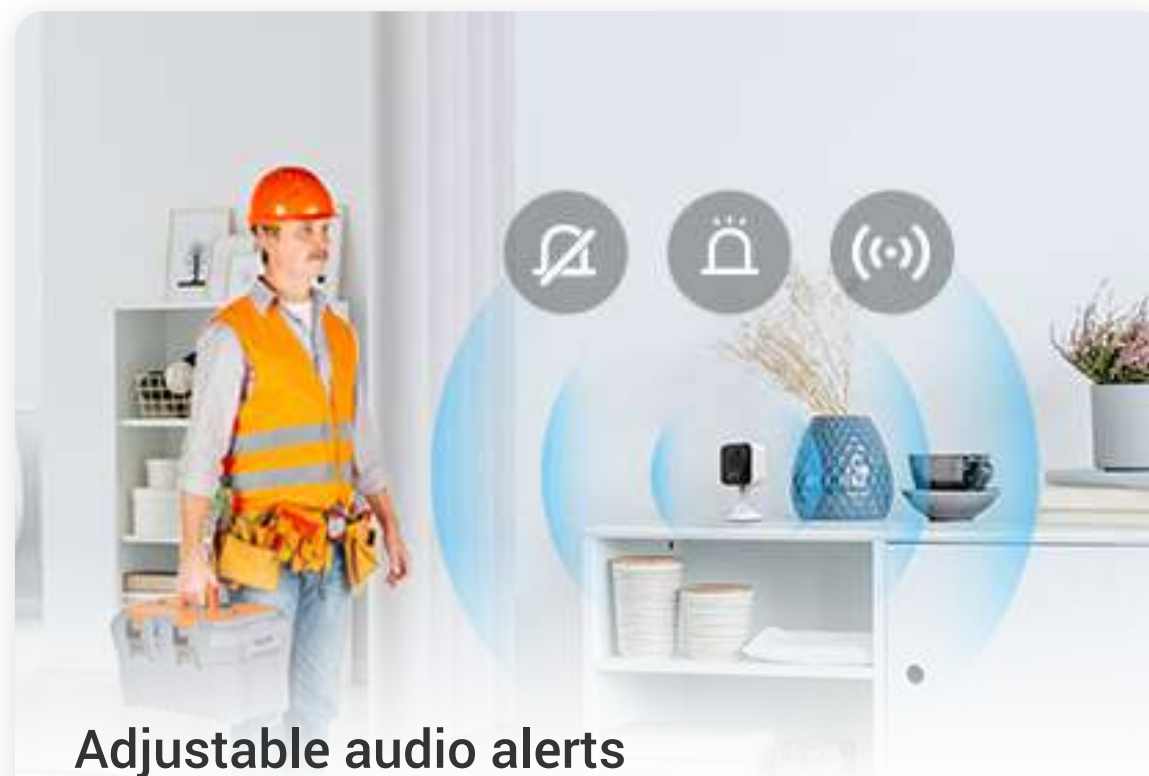

H1c Type-C

Smart Home Wi-Fi Camera

Peace of mind delivered in a petite way

Simple but reliable, the H1c can be your essential indoor camera to keep an eye on your kids and pets, while offering protection to your home from day to night. As a petite, plug-in camera that fits any home space, the camera gets all the basics right. It offers great video quality, sharp night vision, motion detection and two-way audio, and provides extra convenience with its easy-to-install design, sleep mode, three sound-alert modes, and more.

Peace of mind at night

The camera protects your sweet dreams even in dim lights. It captures activities with sharp night vision of up to 10 meters (32 feet).

Instant, insightful notifications

The camera captures motions and alerts you immediately. You can view alert details and replay captured videos all on your mobile phone.

Super easy installation

Setting up the H1c is a breeze. Place it on any flat surface, or snap it onto any metallic wall with the included magnetic base.

Adjustable audio alerts

You can now hear camera detections from afar. The H1c offers three audio alert modes – silent, short beep, and siren.

Real-time communication

The H1c's full-duplex audio allows you to talk to your loved ones from wherever you are, by simply using the EZVIZ App.

Alexa, show me the baby's room.

Hands-free control

With integration to your voice assistants, you can pull up the video feed by simply saying "Alexa" or "Hey Google".¹