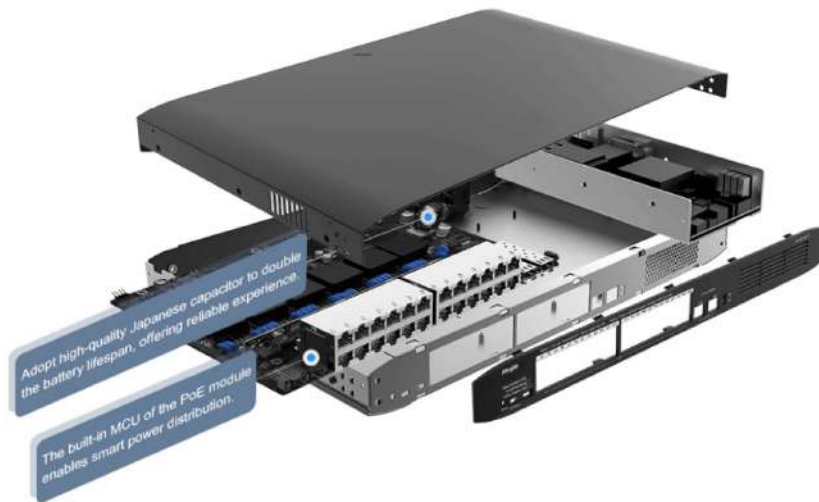

Better Quality Design

Strict standards in PCB design and component selection