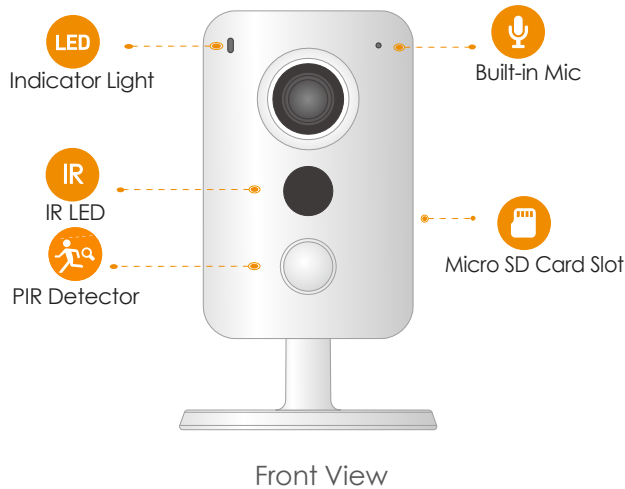

Imou

Cube 4MP

4MP Wi-Fi Cube Camera

Cube 4MP brings 4MP live monitoring, two-way audio lets you communicate with who is at the camera remotely. PIR detection automatically sends a notification to you immediately when it detects moving target, and digital input/output port allows you to connect detectors, sensors, beepers, etc.

Two-way Talk

Communicate with family and pets easily

24/7 Protection

Excellent night vision, feel safe even in complete darkness

Diversified Storage

Supports NVR, Cloud Storage or Micro SD card (up to 256GB)

Specifications

Camera

1/3" 4 Megapixel Progressive CMOS
4MP(2560 x 1440)
Night Vision: 10m(33ft) Distance
2.8mm Fixed Lens
Field of View : 97° (H), 52° (V), 115° (D)

Video & Audio

Video Compression : H.265/H.264
Up to 25/30fps Frame Rate
Two-way Audio

Micro SD Card Slot (up to 256GB)
Built-in Mic & Speaker
Alarm line in/out interface
Reset Button

General

DC 12V1A Power Supply
Power Consumption:<4W
Working Environment:-10° C~+45° C, Less Than 95%RH
Dimensions: Φ78.5× 90.5× 127.8mm (Φ3.1 × 3.6 × 5 inch)
Weight: 310g (0.68lb)
CE, FCC