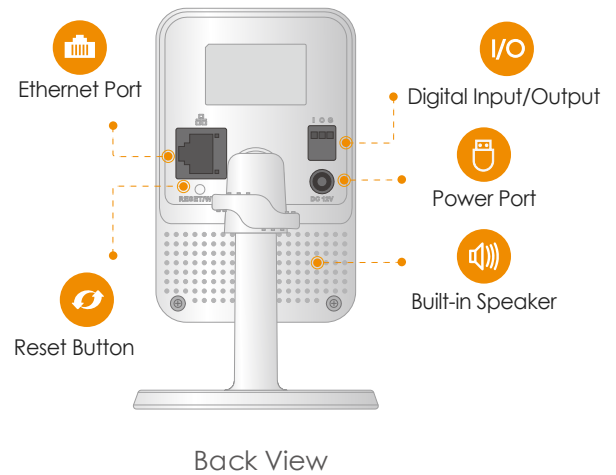

Imou

Cube 4MP

4MP Wi-Fi Cube Camera

Cube 4MP brings 4MP live monitoring, two-way audio lets you communicate with who is at the camera remotely. PIR detection automatically sends a notification to you immediately when it detects moving target, and digital input/output port allows you to connect detectors, sensors, beepers, etc.

Two-way Talk

Communicate with family and pets easily

24/7 Protection

Excellent night vision, feel safe even in complete darkness

Diversified Storage

Supports NVR, Cloud Storage or Micro SD card (up to 256GB)

Wi-Fi Connection

IEEE802.11b/g/n(2.4GHz)

Stay close with what you care

With Cloud service, you will have access to what you care as long as Internet is available. You can record daily or motion videos on Cloud and playback anytime anywhere.

Micro SD Card Slot (up to 256GB)
Built-in Mic & Speaker
Alarm line in/out interface
Reset Button

General

DC 12V1A Power Supply
Power Consumption:<4W
Working Environment:-10° C~+45° C, Less Than 95%RH
Dimensions: Φ78.5× 90.5× 127.8mm (Φ3.1 × 3.6 × 5 inch)
Weight: 310g (0.68lb)
CE, FCC