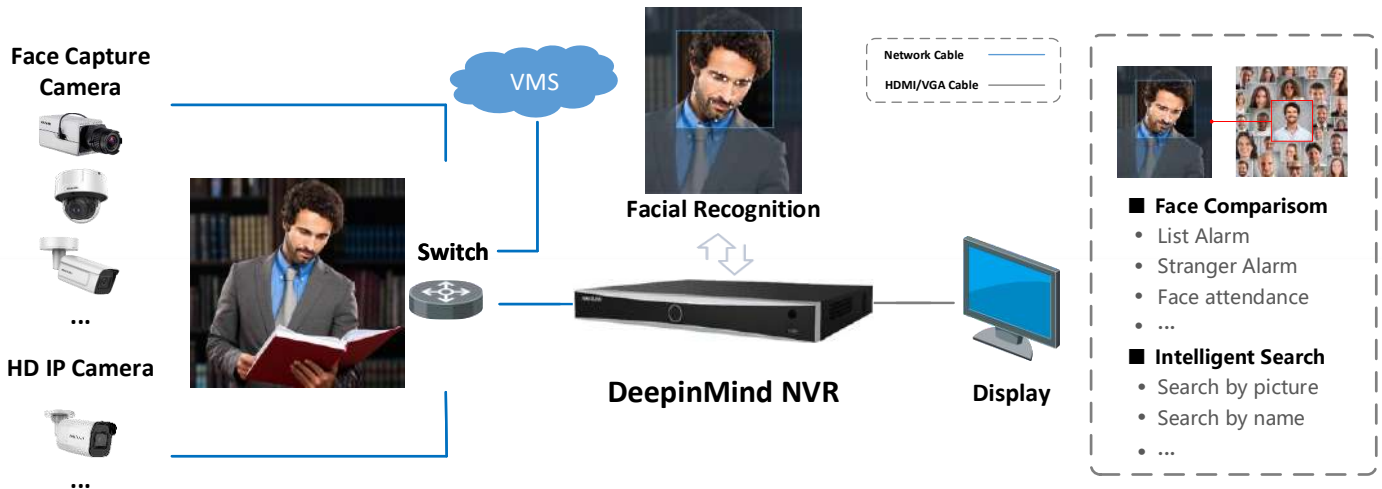

Application and Management

- Centralized management of network cameras, including configuration, information import/export, real-time information display, two-way audio, upgrade, etc.
- Connectable to Hikvision smart IP cameras, and capable of recording, playing back, and backing up VCA alarms

Typical Application

Facial Recognition and Face Picture Comparison

Modeling and analyzing face pictures captured by cameras. Comparing face pictures with the face picture library, and then trigger blacklist alarm and stranger alarm. Searching target person by picture and name features.