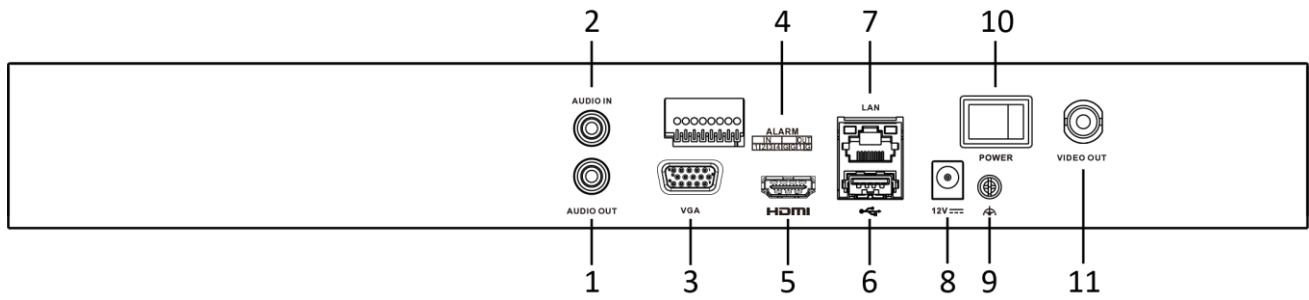

Physical Interface

No.	Description	No.	Description
1	AUDIO OUT	7	Network Interface
2	AUDIO IN	8	12 VDC power supply
3	VGA output (DB9 connector)	9	GND
4	Alarm IN/OUT	10	Power switch
5	HDMI interface	11	VIDEO OUT
6	USB 3.0 interface