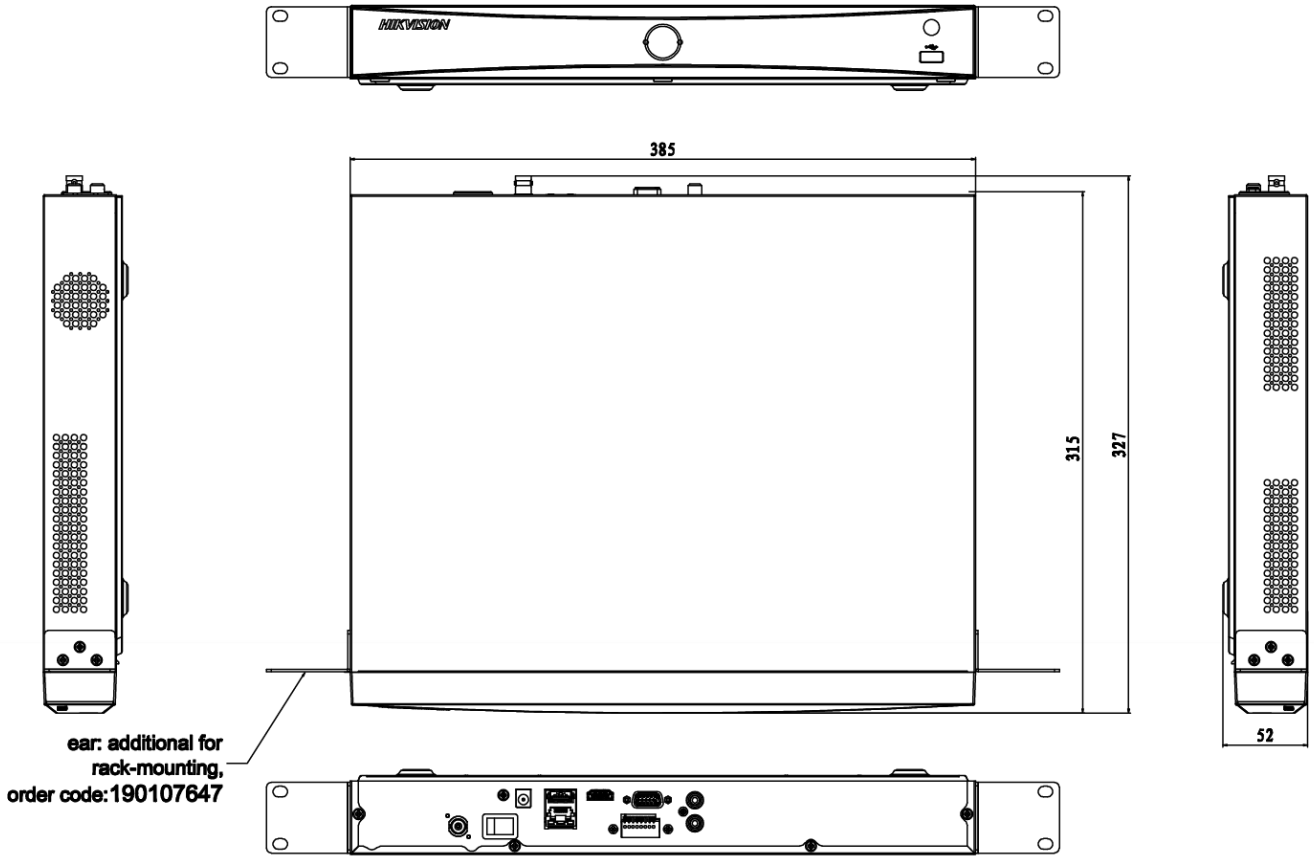

Dimension

Unit: mm

Physical Interface

No.	Description	No.	Description
1	AUDIO OUT	7	Network Interface
2	AUDIO IN	8	12 VDC power supply
3	VGA output (DB9 connector)	9	GND
4	Alarm IN/OUT	10	Power switch
5	HDMI interface	11	VIDEO OUT
6	USB 3.0 interface		