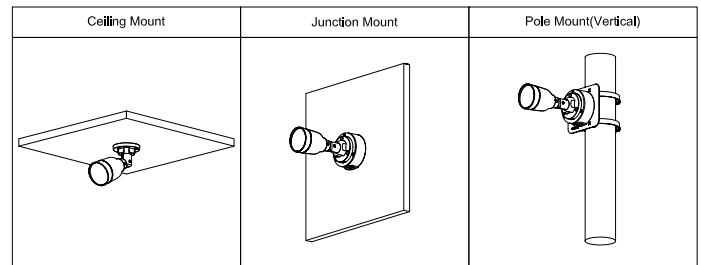

Power

Power Supply	12V DC/POE (802.3af)
--------------	----------------------

Entry Series | DH-IPC-HFW1431S1-S4

Power Consumption	< 5.0W
Environment	
Operating Conditions	-40°C to +55°C (-40°F to +131°F) /less than≤95%
Storage Conditions	-40°C to +60°C (-40°F to +140°F)
Protection	IP67
Structure	
Casing	Metal +Plastic
Dimensions	162.6 mm × Φ70 mm (6.4" × Φ2.8")
Net Weight	0.22 kg (0.5 lb)
Gross Weight	0.35 kg (0.8 lb)