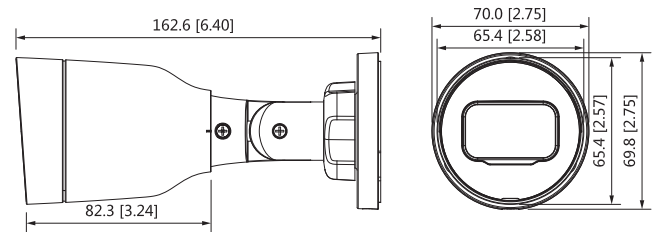

Power

Power Supply	12V DC/POE (802.3af)
--------------	----------------------

Entry Series | DH-IPC-HFW1431S1-S4

Power Consumption	< 5.0W
Environment	
Operating Conditions	-40°C to +55°C (-40°F to +131°F) /less than≤95%
Storage Conditions	-40°C to +60°C (-40°F to +140°F)
Protection	IP67
Structure	
Casing	Metal +Plastic
Dimensions	162.6 mm × Φ70 mm (6.4" × Φ2.8")
Net Weight	0.22 kg (0.5 lb)
Gross Weight	0.35 kg (0.8 lb)

Dimensions (mm[inch])

Ordering Information		
Type	Part Number	Description
4MP Camera	DH-IPC-HFW1431S1P-S4	4MP Entry IR Fixed-focal Bullet Network Camera,PAL
	DH-IPC-HFW1431S1N-S4	4MP Entry IR Fixed-focal Bullet Network Camera,NTSC
Accessories (optional)	PFA134	Junction Box
	PFA152-E	Pole Mount
	PFM321D	12V DC 1A Power Adapter
	LR1002-1ET/1EC	Single-port Long Reach Ethernet over Coax Extender
	PFM900-E	Integrated Mount Tester