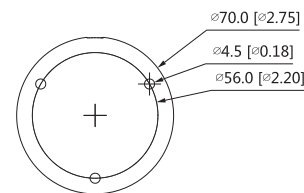

Power

Power Supply	12V DC/POE (802.3af)
--------------	----------------------

Entry Series | DH-IPC-HFW1431S1-S4

Power Consumption	< 5.0W
Environment	
Operating Conditions	-40°C to +55°C (-40°F to +131°F) /less than≤95%
Storage Conditions	-40°C to +60°C (-40°F to +140°F)
Protection	IP67
Structure	
Casing	Metal +Plastic
Dimensions	162.6 mm × Φ70 mm (6.4" × Φ2.8")
Net Weight	0.22 kg (0.5 lb)
Gross Weight	0.35 kg (0.8 lb)

Dimensions (mm[inch])

Ordering Information		
Type	Part Number	Description
4MP Camera	DH-IPC-HFW1431S1P-S4	4MP Entry IR Fixed-focal Bullet Network Camera,PAL
	DH-IPC-HFW1431S1N-S4	4MP Entry IR Fixed-focal Bullet Network Camera,NTSC
Accessories (optional)	PFA134	Junction Box
	PFA152-E	Pole Mount
	PFM321D	12V DC 1A Power Adapter
	LR1002-1ET/1EC	Single-port Long Reach Ethernet over Coax Extender
	PFM900-E	Integrated Mount Tester