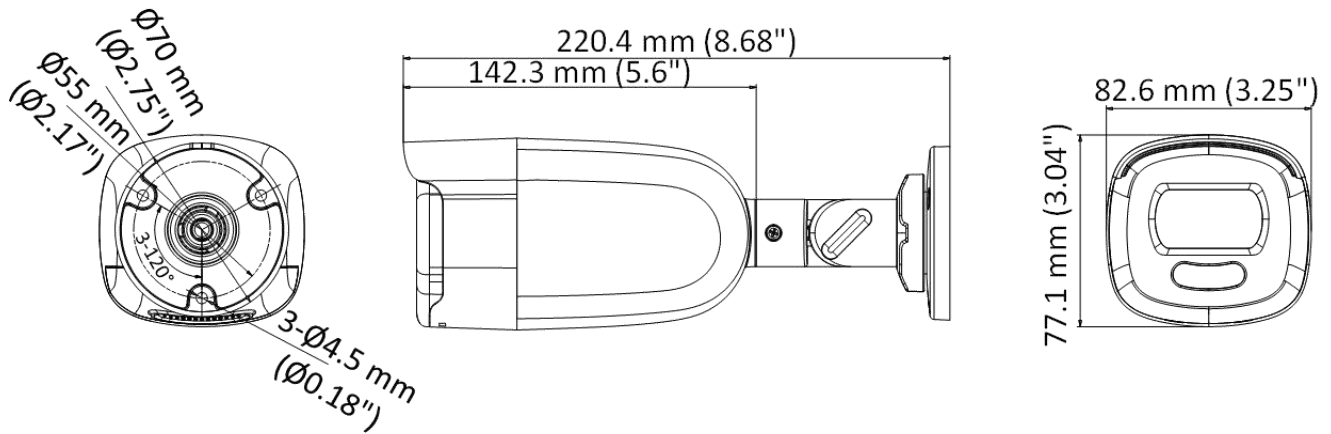

Specification

Camera	
Image Sensor	5 MP CMOS
Signal System	PAL/NTSC
Resolution	2560 (H) × 1944 (V)
Frame Rate	TVI: 5MP@20fps, 4MP@30fps, 4MP@25fps, 1080p@30fps, 1080p@25fps CVI: 4MP@30fps, 4MP@25fps AHD: 5MP@20fps, 4MP@30fps, 4MP@25fps CVBS: PAL/NTSC
Min. illumination	0.0005 Lux @ (F1.0, AGC ON), 0 Lux with White Light
Shutter Time	PAL: 1/25 s to 1/50, 000 s NTSC: 1/30 s to 1/50, 000 s
Slow Shutter	Max. 16 times
Lens	3.6 mm, 6 mm fixed lens
Horizontal Field of View	80.1° (3.6 mm), 49.3° (6 mm)
Lens Mount	M16
Day & Night	Color
WDR (Wide Dynamic Range)	≥130 dB
Angle Adjustment	Pan: 0 to 360°, Tilt: 0 to 180°, Rotation: 0 to 360°
Menu	
White Light	Auto/Off
Image Mode	STD/HIGH-SAT
AGC	Yes
Day/Night Mode	Color
White Balance	Auto/Manual
AE (Auto Exposure) Mode	WDR/BLC/HLC/Global/HLS/Anti-banding
Privacy Mask	4 programmable privacy masks
Motion Detection	4 programmable motion areas
Noise Reduction	3D DNR
Language	English
Function	Brightness, Sharpness, Mirror, Smart Light
Interface	
Video Output	Switchable TVI/AHD/CVI/CVBS
General	
Operating Conditions	-40 °C to 60 °C (-40 °F to 140 °F), humidity 90% or less (non-condensing)
Power Supply	12 VDC ± 25% <i>*You are recommended to use one power adapter to supply the power for one camera.</i>
Power Consumption	Max. 4.9 W
Protection Level	IP67
Material	Metal
White Light Range	Up to 40 m

Communication	HIKVISION-C
Dimensions	82.6 mm × 77.1 mm × 220.4 mm (3.25" × 3.04" × 8.68")
Weight	Approx. 565 g (1.25 lb.)

Available Model

DS-2CE12HFT-F

Dimension

Accessory

**DS-1280ZJ-XS
Junction Box**

Distributed by