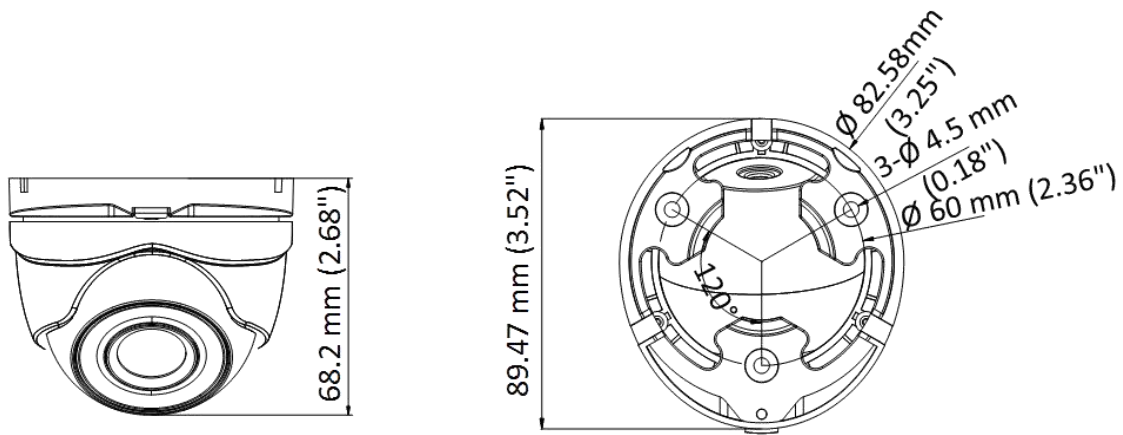

▪ **Dimension**

▪ **Accessory**

▪ **Optional**

DS-1272ZJ-110-TRS Wall Mount	DS-1275ZJ-SUS Vertical Pole Mount	DS-1276ZJ-SUS Corner Mount	DS-1280ZJ-S Junction Box