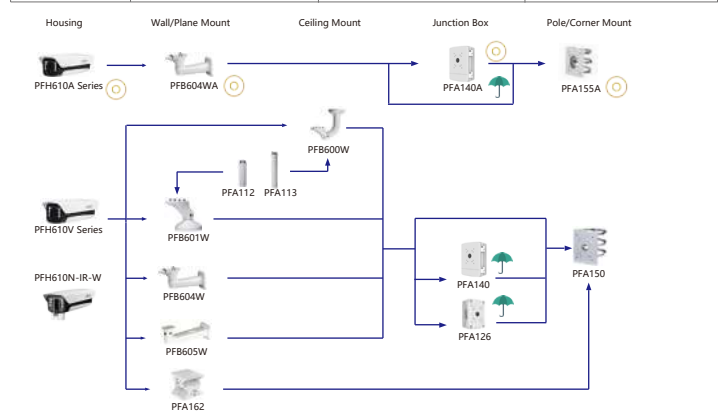

Camera Accessories Selection

Guide you how to install all the cameras

Selection of Box Camera

Shape	IP Camera	CVI Camera
   	IPC-HF5842F-ZE-S2 IPC-HF7442F-Z-S2 IPC-HF7842F-Z-S2 IPC-HF71242F IPC-HF5241E-E IPC-HF5242E-E-MF IPC-HF5442E-E IPC-HF5541E-E	HAC-HF3805G

Selection of Lens(610 Series)