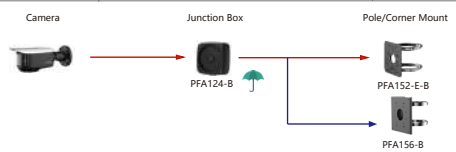

Shape	IP Camera	CVI Camera
		HAC-PFW3601-A180-AC24 HAC-PFW3601-A180