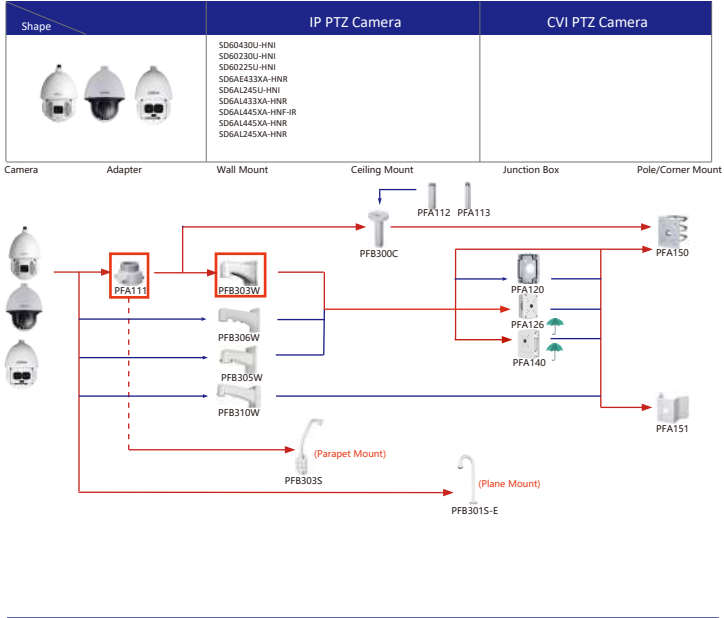

Shape	IP Camera	CVI Camera
	IPC-T1820/40 IPC-T1820-L	HAC-HDW1800TL-A HAC-HDW1801TL(A)-A HAC-HDW1200TL-A

Selection of IP&CVI Eyeball Camera

Shape	IP Camera	CVI Camera
	IPC-HDW5242T-ZE-MF IPC-HDW5241T-ZE IPC-HDW5442T-ZE IPC-HDW5541T-ZE IPC-HDW5842T-ZE-S2 IPC-HDW1230T-ZS-S5 IPC-HDW5541H-ASE-PV IPC-HDW5241H-ASE-PV IPC-HDW5541H-AS-PV IPC-HDW5241H-AS-PV IPC-HDW5497M-SE-LED IPC-HDW5842TM-SE-S2	HAC-HDW2802T-Z-A HAC-HDW2802T-Z-A-DP HAC-HDW2501T-Z-A HAC-HDW2501T-Z-A-DP HAC-HDW2402T-Z-A HAC-HDW2402T-Z-A-DP HAC-HDW2241T-Z-A HAC-HDW2241T-Z-A-DP HAC-HDW1509T-Z-A-LED-DP HAC-HDW1509T-Z-A-LED HAC-HDW1500T-Z-A-DP HAC-HDW1239T-Z-A-LED-DP HAC-HDW1239T-Z-A-LED HAC-HDW1231T-Z-A-DP HAC-HDW1231T-Z-A HAC-HDW1200T-Z(A)-A HAC-ME1809H-A-PV-POC HAC-ME1809H-A-PV HAC-ME1509H-A-PV HAC-ME1239H-A-PV HAC-T3A51-Z HAC-T3A21-Z HAC-T3A21-VF

Selection of IP&CVI Eyeball Camera

Shape	IP Camera	CVI Camera
		HAC-HDW1200M HAC-HDW1800M HAC-HDW1801M HAC-T2A51 HAC-T2A21 HAC-HDW1509TLM-A-LED HAC-HDW2501TLM-A HAC-HDW2249TLM-A-LED HAC-HDW2241TLM(A)-A HAC-HDW1809TLM(A)-A HAC-HDW1801TLM(A)-A HAC-HDW1801TLM(A)-A HAC-HDW1200TLM(A)-A HAC-HDW1801TLM-A HAC-HDW1801TLM-A HAC-HDW1500TLM-A

Shape	IP Camera	CVI Camera
	IPC-HDW2231T-AS-S2 IPC-HDW2230T-AS-S2 IPC-HDW2431T-AS-S2	

Selection of IP&CVI Eyeball Camera

Shape	IP Camera	CVI Camera
	IPC-HDW1230S-SS	HAC-T1A21/S1 HAC-HDW1200R

Shape	IP Camera	CVI Camera
	HAC-HDW2501TLMQ(A)-A HAC-HDW1500TLMQ(A)-A HAC-HDW1231TLMQ(A)-A HAC-HDW1200TLMQ(A)-A	HAC-HDW2501TQ(A)-A HAC-HDW1500TQ(A)-A HAC-HDW1231TQ(A)-A HAC-HDW1200TQ(A)-A HAC-ME1239TQ(A)-PV HAC-ME1800EQ-L HAC-ME1500EQ-L HAC-ME1200EQ-L HAC-ME1200EQ-L

Selection of PTZ Camera

Selection of PTZ Bullet Camera

Selection of PTZ Camera

Selection of PTZ Camera

Selection of PTZ Camera

Shape	IP PTZ Camera	CVI PTZ Camera
	SDT7C424-4F-2B2I-APV-0400	

Shape	IP PTZ Camera	CVI PTZ Camera
	SDTSK425-424-QA-2812 SDTSK425-424-QA-0832 SDTSK425-4F-QA-0600 SDTSK225-4F-QA-0600	SDBC440FD-HNF SDBC260PA1-HNF SDBC448PA1-HNF SDBC848PA1-HNF