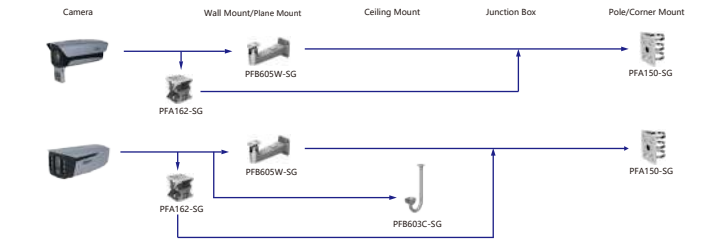

Shape	IP Camera	CVI Camera
	IPC-HFW7842-2-5G-LED IPC-MFW7442K1-24-T40 IPC-MFW7442K1-27-T40 IPC-MFW7842K1-24-T20 IPC-MFW7842K1-27-T20