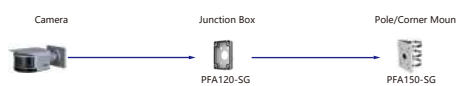

Shape	IP Camera	CVI Camera
		HAC-HFW1239TU-Z-A-LED-DP HAC-HFW1239TU-Z-A-LED

Shape	IP Camera	CVI Camera
	IPC-PFW5849-A180-E2	

Selection of IP&CVI Bullet Camera

Shape	IP Camera	CVI Camera
	IPC-PFW83242-A180 IPC-PFW840-A180	