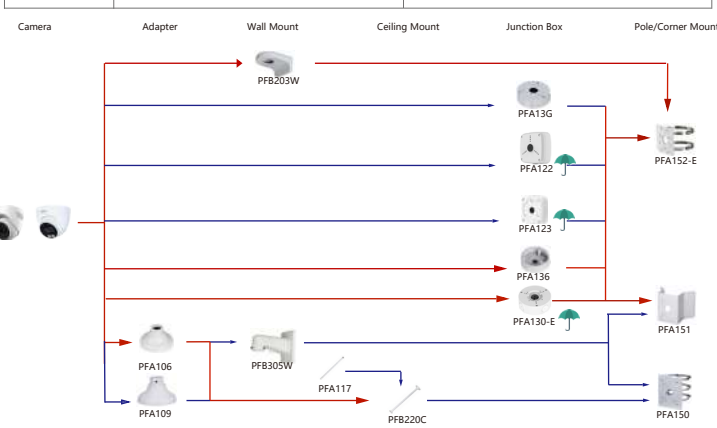

Selection of IP&CVI Eyeball Camera

Shape	IP Camera	CVI Camera
	IPC-HDW3841EM-S-S2 IPC-HDW3841EM-A-S IPC-HDW3541EM-S-S2 IPC-HDW3441EM-S-S2 IPC-HDW3231EM-S-S2 IPC-HDW5241TM-ASE IPC-HDW5442TM-ASE IPC-HDW5541TM-ASE	HAC-HDW1801EM(A)-A HAC-HDW12003M(A)-A HAC-HDW2802T-A HAC-HDW2402T-A HAC-HDW2509T-A-LED HAC-HDW2249T-A-LED HAC-HDW1809T-A-LED HAC-HDW1509T-IL-A HAC-HDW1509T-A-LED-POC

Shape	IP Camera	CVI Camera
	IPC-T1820/40 IPC-T1820-L	HAC-HDW1800TL-A HAC-HDW1801TL(A)-A HAC-HDW1200TL-A

Selection of IP&CVI Eyeball Camera

Shape	IP Camera	CVI Camera
	IPC-HDW5242T-ZE-MF IPC-HDW5241T-ZE IPC-HDW5442T-ZE IPC-HDW5541T-ZE IPC-HDW5842T-ZE-S2 IPC-HDW1230T-ZS-S5 IPC-HDW5541H-ASE-PV IPC-HDW5241H-ASE-PV IPC-HDW5541H-AS-PV IPC-HDW5241H-AS-PV IPC-HDW5497M-SE-LED IPC-HDW5842TM-SE-S2	HAC-HDW2802T-Z-A HAC-HDW2802T-Z-A-DP HAC-HDW2501T-Z-A HAC-HDW2501T-Z-A-DP HAC-HDW2402T-Z-A HAC-HDW2402T-Z-A-DP HAC-HDW2241T-Z-A HAC-HDW2241T-Z-A-DP HAC-HDW1509T-Z-A-LED-DP HAC-HDW1509T-Z-A-LED HAC-HDW1500T-Z-A-DP HAC-HDW1239T-Z-A-LED-DP HAC-HDW1239T-Z-A-LED HAC-HDW1231T-Z-A-DP HAC-HDW1231T-Z-A HAC-HDW1200T-Z(A)-A HAC-ME1809H-A-PV-POC HAC-ME1809H-A-PV HAC-ME1509H-A-PV HAC-ME1239H-A-PV HAC-T3A51-Z HAC-T3A21-Z HAC-T3A21-VF

Selection of IP&CVI Eyeball Camera

Shape	IP Camera	CVI Camera
		HAC-HDW1200M HAC-HDW1800M HAC-HDW1801M HAC-T2A51 HAC-T2A21 HAC-HDW1509TLM-A-LED HAC-HDW2501TLM-A HAC-HDW2249TLM-A-LED HAC-HDW2241TLM(A)-A HAC-HDW1809TLM(A)-A HAC-HDW1801TLM(A)-A HAC-HDW1801TLM(A)-A HAC-HDW1200TLM(A)-A HAC-HDW1801TLM-A HAC-HDW1801TLM-A HAC-HDW1500TLM-A

Shape	IP Camera	CVI Camera
	IPC-HDW2231T-AS-S2 IPC-HDW2230T-AS-S2 IPC-HDW2431T-AS-S2	

Selection of IP&CVI Eyeball Camera

Shape	IP Camera	CVI Camera
	IPC-HDW1230S-SS	HAC-T1A21/S1 HAC-HDW1200R

Shape	IP Camera	CVI Camera
	HAC-HDW2501TLMQ(A)-A HAC-HDW1500TLMQ(A)-A HAC-HDW1231TLMQ(A)-A HAC-HDW1200TLMQ(A)-A	HAC-HDW2501TQ(A)-A HAC-HDW1500TQ(A)-A HAC-HDW1231TQ(A)-A HAC-HDW1200TQ(A)-A HAC-ME1239TQ(A)-PV HAC-ME1800EQ-L HAC-ME1500EQ-L HAC-ME1200EQ-L HAC-ME1200EQ-L