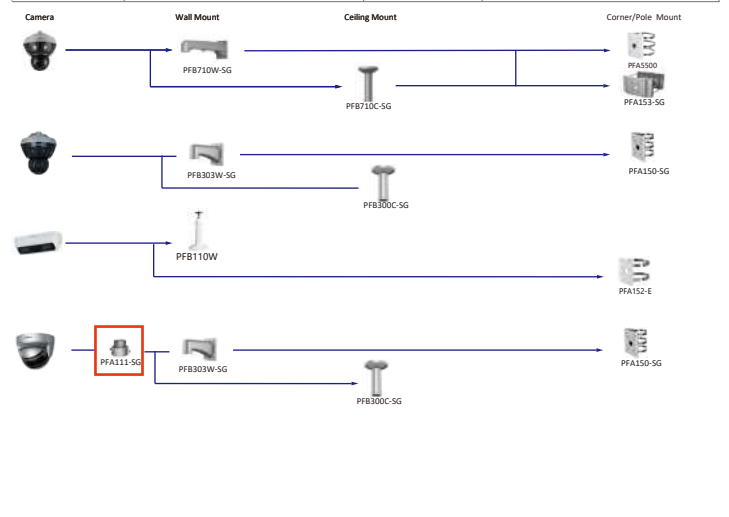

Shape	Special Camera	Shape	Special Camera
	PSDW82442M-A270-D440 PSDW81842M-A360-D237 PSDW8842M-A180-D237		PSDW81842S-A360-D425 PSDW81842S-A360-D425 PSDW8842S-A180-D425 PSDW8842S-A180-D425
	IPC-HDW8441X-3D IPC-HDW8341X-BV-3D		IPC-P08W8840-A180