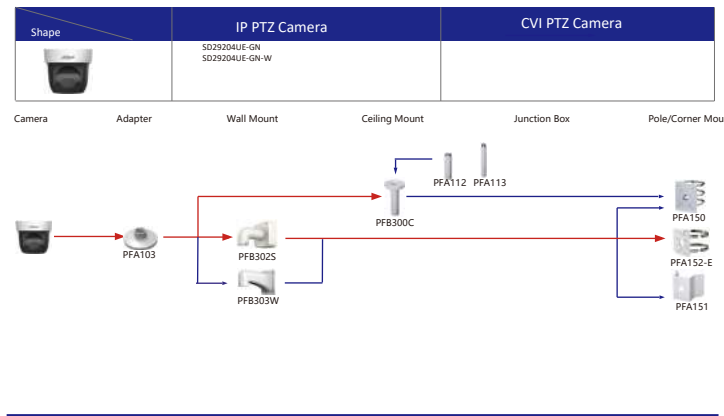

Shape	IP Camera	CVI Camera
	IPC-T1820/40 IPC-T1820-L	HAC-HDW1800TL-A HAC-HDW1801TL(A)-A HAC-HDW1200TL-A

Selection of IP&CVI Eyeball Camera

Shape	IP Camera	CVI Camera
	IPC-HDW5242T-ZE-MF IPC-HDW5241T-ZE IPC-HDW5442T-ZE IPC-HDW5541T-ZE IPC-HDW5842T-ZE-S2 IPC-HDW1230T-ZS-S5 IPC-HDW5541H-ASE-PV IPC-HDW5241H-ASE-PV IPC-HDW5541H-AS-PV IPC-HDW5241H-AS-PV IPC-HDW5497M-SE-LED IPC-HDW5842TM-SE-S2	HAC-HDW2802T-Z-A HAC-HDW2802T-Z-A-DP HAC-HDW2501T-Z-A HAC-HDW2501T-Z-A-DP HAC-HDW2402T-Z-A HAC-HDW2402T-Z-A-DP HAC-HDW2241T-Z-A HAC-HDW2241T-Z-A-DP HAC-HDW1509T-Z-A-LED-DP HAC-HDW1509T-Z-A-LED HAC-HDW1500T-Z-A-DP HAC-HDW1239T-Z-A-LED-DP HAC-HDW1239T-Z-A-LED HAC-HDW1231T-Z-A-DP HAC-HDW1231T-Z-A HAC-HDW1200T-Z(A)-A HAC-ME1809H-A-PV-POC HAC-ME1809H-A-PV HAC-ME1509H-A-PV HAC-ME1239H-A-PV HAC-T3A51-Z HAC-T3A21-Z HAC-T3A21-VF

Selection of IP&CVI Eyeball Camera

Shape	IP Camera	CVI Camera
		HAC-HDW1200M HAC-HDW1800M HAC-HDW1801M HAC-T2A51 HAC-T2A21 HAC-HDW1509TLM-A-LED HAC-HDW2501TLM-A HAC-HDW2249TLM-A-LED HAC-HDW2241TLM(A)-A HAC-HDW1809TLM(A)-A HAC-HDW1801TLM(A)-A HAC-HDW1801TLM(A)-A HAC-HDW1200TLM(A)-A HAC-HDW1801TLM-A HAC-HDW1801TLM-A HAC-HDW1500TLM-A

Shape	IP Camera	CVI Camera
	IPC-HDW2231T-AS-S2 IPC-HDW2230T-AS-S2 IPC-HDW2431T-AS-S2	

Selection of IP&CVI Eyeball Camera

Shape	IP Camera	CVI Camera
	IPC-HDW1230S-SS	HAC-T1A21/S1 HAC-HDW1200R

Shape	IP Camera	CVI Camera
	HAC-HDW2501TLMQ(A)-A HAC-HDW1500TLMQ(A)-A HAC-HDW1231TLMQ(A)-A HAC-HDW1200TLMQ(A)-A	HAC-HDW2501TQ(A)-A HAC-HDW1500TQ(A)-A HAC-HDW1231TQ(A)-A HAC-HDW1200TQ(A)-A HAC-ME1239TQ(A)-PV HAC-ME1800EQ-L HAC-ME1500EQ-L HAC-ME1200EQ-L HAC-ME1200EQ-L

Selection of PTZ Camera

Selection of PTZ Bullet Camera

Selection of PTZ Camera

Selection of PTZ Camera

Selection of PTZ Camera

Shape	IP PTZ Camera	CVI PTZ Camera
	SDT7C424-4F-2B2I-APV-0400	

Shape	IP PTZ Camera	CVI PTZ Camera
	SDTSK425-424-QA-2812 SDTSK425-424-QA-0832 SDTSK425-4F-QA-0600 SDTSK225-4F-QA-0600	SDBC440FD-HNF SDBC260PA1-HNF SDBC448PA1-HNF SDBC848PA1-HNF