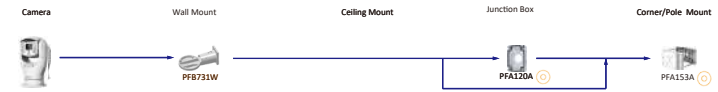

Shape	IP PTZ Camera	CVI PTZ Camera
	DH-PTZ8548-HNF-PA DH-PTZ8548-HNF-PA DH-PTZ85260-HNF-PA DH-PTZ8548-HNF-PA-FL DH-PTZ8548-HNF-PA-FL DH-PTZ85260-HNF-PA-FL DH-PTZ83440-HNF-PA