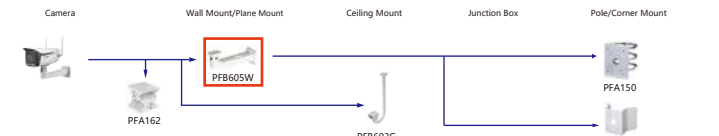

Shape	IP Camera	CVI Camera
	DH-IPC-HFW5842DK1P-Z-5G