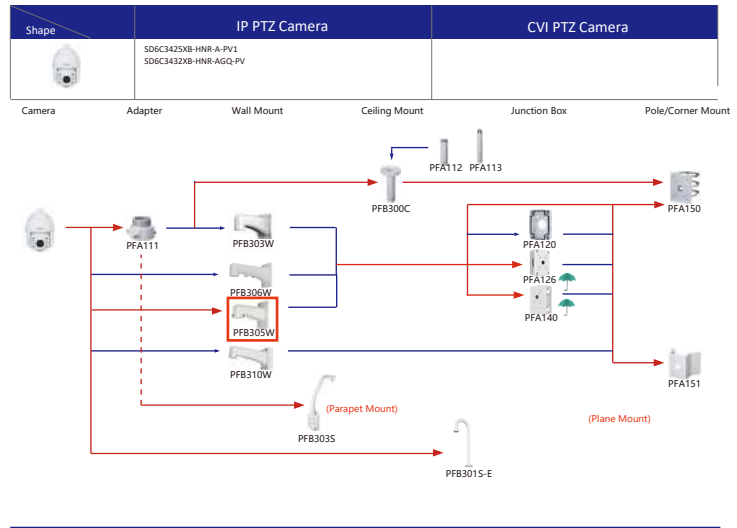

Shape	IP Camera	CVI Camera
	IPC-T1820/40 IPC-T1820-L	HAC-HDW1800TL-A HAC-HDW1801TL(A)-A HAC-HDW1200TL-A

Selection of IP&CVI Eyeball Camera

Shape	IP Camera	CVI Camera
	IPC-HDW5242T-ZE-MF IPC-HDW5241T-ZE IPC-HDW5442T-ZE IPC-HDW5541T-ZE IPC-HDW5842T-ZE-S2 IPC-HDW1230T-ZS-S5 IPC-HDW5541H-ASE-PV IPC-HDW5241H-ASE-PV IPC-HDW5541H-AS-PV IPC-HDW5241H-AS-PV IPC-HDW5497M-SE-LED IPC-HDW5842TM-SE-S2	HAC-HDW2802T-Z-A HAC-HDW2802T-Z-A-DP HAC-HDW2501T-Z-A HAC-HDW2501T-Z-A-DP HAC-HDW2402T-Z-A HAC-HDW2402T-Z-A-DP HAC-HDW2241T-Z-A HAC-HDW2241T-Z-A-DP HAC-HDW1509T-Z-A-LED-DP HAC-HDW1509T-Z-A-LED HAC-HDW1500T-Z-A-DP HAC-HDW1239T-Z-A-LED-DP HAC-HDW1239T-Z-A-LED HAC-HDW1231T-Z-A-DP HAC-HDW1231T-Z-A HAC-HDW1200T-Z(A)-A HAC-ME1809H-A-PV-POC HAC-ME1809H-A-PV HAC-ME1509H-A-PV HAC-ME1239H-A-PV HAC-T3A51-Z HAC-T3A21-Z HAC-T3A21-VF

Selection of IP&CVI Eyeball Camera

Shape	IP Camera	CVI Camera
		HAC-HDW1200M HAC-HDW1800M HAC-HDW1801M HAC-T2A51 HAC-T2A21 HAC-HDW1509TLM-A-LED HAC-HDW2501TLM-A HAC-HDW2249TLM-A-LED HAC-HDW2241TLM(A)-A HAC-HDW1809TLM(A)-A HAC-HDW1801TLM(A)-A HAC-HDW1801TLM(A)-A HAC-HDW1200TLM(A)-A HAC-HDW1801TLM-A HAC-HDW1801TLM-A HAC-HDW1500TLM-A

Shape	IP Camera	CVI Camera
	IPC-HDW2231T-AS-S2 IPC-HDW2230T-AS-S2 IPC-HDW2431T-AS-S2	

Selection of IP&CVI Eyeball Camera

Shape	IP Camera	CVI Camera
	IPC-HDW1230S-SS	HAC-T1A21/S1 HAC-HDW1200R

Shape	IP Camera	CVI Camera
	HAC-HDW2501TLMQ(A)-A HAC-HDW1500TLMQ(A)-A HAC-HDW1231TLMQ(A)-A HAC-HDW1200TLMQ(A)-A	HAC-HDW2501TQ(A)-A HAC-HDW1500TQ(A)-A HAC-HDW1231TQ(A)-A HAC-HDW1200TQ(A)-A HAC-ME1239TQ(A)-PV HAC-ME1800EQ-L HAC-ME1500EQ-L HAC-ME1200EQ-L HAC-ME1200EQ-L

Selection of PTZ Camera

Selection of PTZ Bullet Camera

Selection of PTZ Camera

Selection of PTZ Camera

Selection of PTZ Camera

Shape	IP PTZ Camera	CVI PTZ Camera
	SDT7C424-4F-2B2I-APV-0400	

Shape	IP PTZ Camera	CVI PTZ Camera
	SDTSK425-424-QA-2812 SDTSK425-424-QA-0832 SDTSK425-4F-QA-0600 SDTSK225-4F-QA-0600	SDBC440FD-HNF SDBC260PA1-HNF SDBC448PA1-HNF SDBC848PA1-HNF