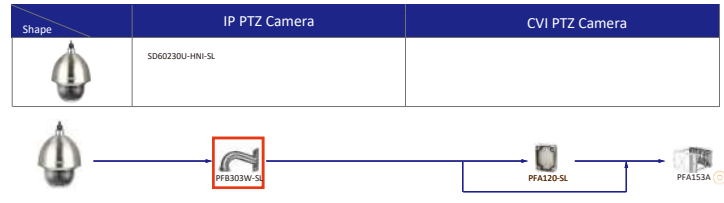

Selection of IP&CVI Eyeball Camera

Shape	IP Camera	CVI Camera
		HAC-HDW1200M HAC-HDW1800M HAC-HDW1801M HAC-T2A51 HAC-T2A21 HAC-HDW1509TLM-A-LED HAC-HDW2501TLM-A HAC-HDW2249TLM-A-LED HAC-HDW2241TLM(A)-A HAC-HDW1809TLM(A)-A HAC-HDW1801TLM(A)-A HAC-HDW1801TLM(A)-A HAC-HDW1200TLM(A)-A HAC-HDW1801TLM-A HAC-HDW1801TLM-A HAC-HDW1500TLM-A

Shape	IP Camera	CVI Camera
	IPC-HDW2231T-AS-S2 IPC-HDW2230T-AS-S2 IPC-HDW2431T-AS-S2	

Selection of IP&CVI Eyeball Camera

Shape	IP Camera	CVI Camera
	IPC-HDW1230S-SS	HAC-T1A21/S1 HAC-HDW1200R

Shape	IP Camera	CVI Camera
	HAC-HDW2501TLMQ(A)-A HAC-HDW1500TLMQ(A)-A HAC-HDW1231TLMQ(A)-A HAC-HDW1200TLMQ(A)-A	HAC-HDW2501TQ(A)-A HAC-HDW1500TQ(A)-A HAC-HDW1231TQ(A)-A HAC-HDW1200TQ(A)-A HAC-ME1239TQ(A)-PV HAC-ME1800EQ-L HAC-ME1500EQ-L HAC-ME1200EQ-L HAC-ME1200EQ-L

Selection of PTZ Camera

Selection of PTZ Bullet Camera

Selection of PTZ Camera

Selection of PTZ Camera

Selection of PTZ Camera

Shape	IP PTZ Camera	CVI PTZ Camera
	SDT7C424-4F-2B2I-APV-0400	

Shape	IP PTZ Camera	CVI PTZ Camera
	SDTSK425-424-QA-2812 SDTSK425-424-QA-0832 SDTSK425-4F-QA-0600 SDTSK225-4F-QA-0600	SDBC440FD-HNF SDBC260PA1-HNF SDBC448PA1-HNF SDBC848PA1-HNF