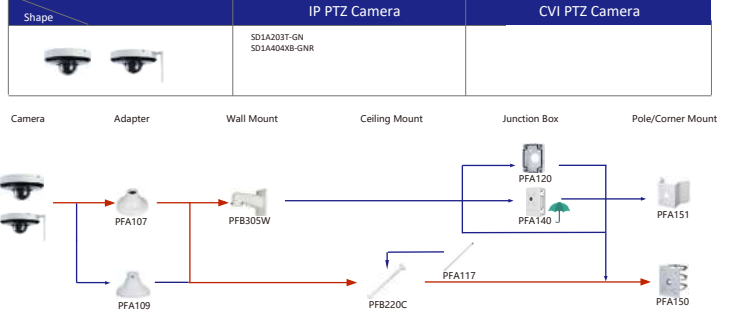

Selection of IP&CVI Eyeball Camera

Shape	IP Camera	CVI Camera
		HAC-HDW1200M HAC-HDW1800M HAC-HDW1801M HAC-T2A51 HAC-T2A21 HAC-HDW1509TLM-A-LED HAC-HDW2501TLM-A HAC-HDW2249TLM-A-LED HAC-HDW2241TLM(A)-A HAC-HDW1809TLM(A)-A HAC-HDW1801TLM(A)-A HAC-HDW1801TLM(A)-A HAC-HDW1200TLM(A)-A HAC-HDW1801TLM-A HAC-HDW1801TLM-A HAC-HDW1500TLM-A

Shape	IP Camera	CVI Camera
	IPC-HDW2231T-AS-S2 IPC-HDW2230T-AS-S2 IPC-HDW2431T-AS-S2	

Selection of IP&CVI Eyeball Camera

Shape	IP Camera	CVI Camera
	IPC-HDW1230S-SS	HAC-T1A21/S1 HAC-HDW1200R

Shape	IP Camera	CVI Camera
	HAC-HDW2501TLMQ(A)-A HAC-HDW1500TLMQ(A)-A HAC-HDW1231TLMQ(A)-A HAC-HDW1200TLMQ(A)-A	HAC-HDW2501TQ(A)-A HAC-HDW1500TQ(A)-A HAC-HDW1231TQ(A)-A HAC-HDW1200TQ(A)-A HAC-ME1239TQ(A)-PV HAC-ME1800EQ-L HAC-ME1500EQ-L HAC-ME1200EQ-L HAC-ME1200EQ-L

Selection of PTZ Camera

Selection of PTZ Bullet Camera

Selection of PTZ Camera

Selection of PTZ Camera

Selection of PTZ Camera

Shape	IP PTZ Camera	CVI PTZ Camera
	SDT7C424-4F-2B2I-APV-0400	

Shape	IP PTZ Camera	CVI PTZ Camera
	SDTSK425-424-QA-2812 SDTSK425-424-QA-0832 SDTSK425-4F-QA-0600 SDTSK225-4F-QA-0600	SDBC440FD-HNF SDBC260PA1-HNF SDBC448PA1-HNF SDBC848PA1-HNF

Selection of PTZ Camera

Shape	IP PTZ Camera	CVI PTZ Camera
	DH-PTZ83440-HNF-PA	

Shape	IP PTZ Camera	CVI PTZ Camera
	DH-PTZ83440-HNF-PA	

Shape	IP PTZ Camera	CVI PTZ Camera
	DH-PTZ8548-HNF-PA DH-PTZ8548-HNF-PA DH-PTZ85260-HNF-PA DH-PTZ8548-HNF-PA-FL DH-PTZ8548-HNF-PA-FL DH-PTZ85260-HNF-PA-FL DH-PTZ83440-HNF-PA	