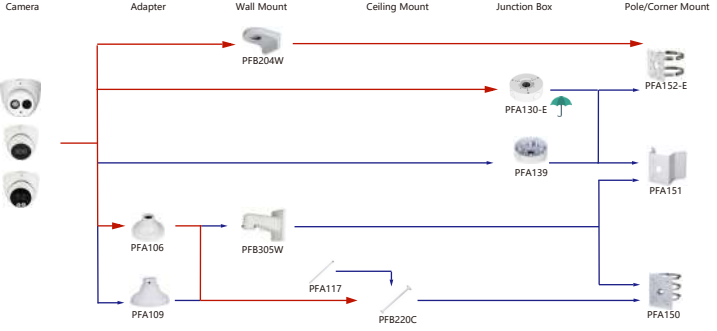

Shape	IP Camera	CVI Camera
	IPC-EW5541-AS	HAC-CW2501

Shape	IP Camera	CVI Camera
	IPC-HDPW5242G-2E-MF IPC-HDPW5241G-2E IPC-HDPW5442G-2E	

Shape	IP Camera	CVI Camera
	IPC-P08W5831/82041-8360	

Shape	IP Camera	CVI Camera
		HAC-D1A51/21

Shape	IP Camera	CVI Camera
	PSDW5631S-8360	

Shape	Special Camera	Shape	Special Camera
	PSDW82442M-A270-D440 PSDW81842M-A360-D237 PSDW8842M-A180-D237		PSDW81842S-A360-D425 PSDW81842S-A360-D425 PSDW8842S-A180-D425 PSDW8842S-A180-D425
	IPC-HDW8441X-3D IPC-HDW8341X-BV-3D		IPC-P08W8840-A180

Selection of IP&CVI Eyeball Camera

Shape	IP Camera	CVI Camera
	IPC-HDW3841EM-S-S2 IPC-HDW3841EM-A-S IPC-HDW3541EM-S-S2 IPC-HDW3441EM-S-S2 IPC-HDW3231EM-S-S2 IPC-HDW5241TM-ASE IPC-HDW5442TM-ASE IPC-HDW5541TM-ASE	HAC-HDW1801EM(A)-A HAC-HDW12003M(A)-A HAC-HDW2802T-A HAC-HDW2402T-A HAC-HDW2509T-A-LED HAC-HDW2249T-A-LED HAC-HDW1809T-A-LED HAC-HDW1509T-IL-A HAC-HDW1509T-A-LED-POC

Shape	IP Camera	CVI Camera
	IPC-T1820/40 IPC-T1820-L	HAC-HDW1800TL-A HAC-HDW1801TL(A)-A HAC-HDW1200TL-A

Selection of IP&CVI Eyeball Camera

Shape	IP Camera	CVI Camera
	IPC-HDW5242T-ZE-MF IPC-HDW5241T-ZE IPC-HDW5442T-ZE IPC-HDW5541T-ZE IPC-HDW5842T-ZE-S2 IPC-HDW1230T-ZS-S5 IPC-HDW5541H-ASE-PV IPC-HDW5241H-ASE-PV IPC-HDW5541H-AS-PV IPC-HDW5241H-AS-PV IPC-HDW5497M-SE-LED IPC-HDW5842TM-SE-S2	HAC-HDW2802T-Z-A HAC-HDW2802T-Z-A-DP HAC-HDW2501T-Z-A HAC-HDW2501T-Z-A-DP HAC-HDW2402T-Z-A HAC-HDW2402T-Z-A-DP HAC-HDW2241T-Z-A HAC-HDW2241T-Z-A-DP HAC-HDW1509T-Z-A-LED-DP HAC-HDW1509T-Z-A-LED HAC-HDW1500T-Z-A-DP HAC-HDW1239T-Z-A-LED-DP HAC-HDW1239T-Z-A-LED HAC-HDW1231T-Z-A-DP HAC-HDW1231T-Z-A HAC-HDW1200T-Z(A)-A HAC-ME1809H-A-PV-POC HAC-ME1809H-A-PV HAC-ME1509H-A-PV HAC-ME1239H-A-PV HAC-T3A51-Z HAC-T3A21-Z HAC-T3A21-VF