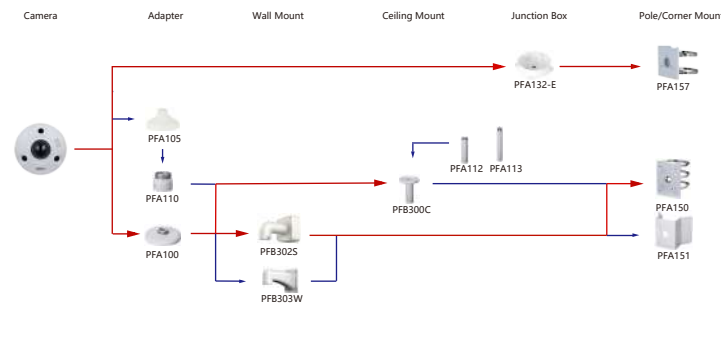

Shape	IP Camera	CVI Camera
	DH-IPC-HFW5842DK1P-Z-5G	

Selection of IP&CVI Dome Camera

Shape	IP Camera	CVI Camera
	IPC-HDBW5442E-ZE IPC-HDBW5442E-ZHE IPC-HDBW5241E-ZHE IPC-HDBW5241E-ZE IPC-HDBW5241E-ZSE IPC-HDBW5442E-ZE-OPAT IPC-HDBW5441E-ZE-OPAT IPC-HDBW5831E-ZSE IPC-HDBW5831E-ZE IPC-HDBW5231E-ZE-HDMI IPC-HDBW5842E-ZE-S2 IPC-HDBW5842E-Z4E-S2 IPC-HDBW5541E-ZE IPC-HDBW5541E-ZSE IPC-HDBW5442E-Z4E	HAC-HDBW7442H-Z-S2 IPC-HDBW742H-Z4-S2 IPC-HDBW7842H-Z-S2 IPC-HDBW7842H-Z4-S2 IPC-HDBW7242H-Z2 IPC-HDBW5842H-Z4HE-S2 IPC-HDBW5842H-ZHE-S2 IPC-HDBW5442H-Z4E IPC-HDBW5442H-ZHE IPC-HDBW5242H-ZE-MF IPC-HDBW5242H-ZE-MF IPC-HDBW5242H-ZE-MF IPC-HDBW841H-Z4-LB IPC-HDBW841H-Z-LB IPC-HDBW841H-Z-LB

Selection of IP&CVI Dome Camera

Shape	IP Camera	CVI Camera
	IPC-EBW 81242-AS-S2 IPC-EBW81242-AS-IPC-S2 IPC-EBW842-AS IPC-EBW842-AS-IPC IPC-EBW81230 IPC-EBW8630	HAC-EBW3802

Shape	IP Camera	CVI Camera
	IPC-EB5541-AS IPC-EB5541-M12-SA IPC-EB5541-M-AS	HAC-EB2401