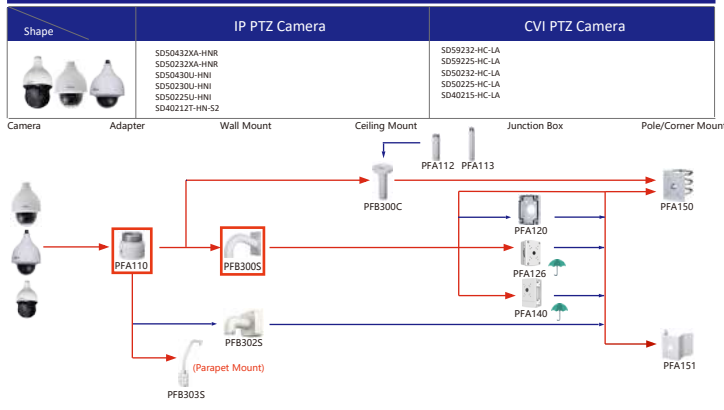

Shape	IP Camera	CVI Camera
	IPC-T1820/40 IPC-T1820-L	HAC-HDW1800TL-A HAC-HDW1801TL(A)-A HAC-HDW1200TL-A

Selection of IP&CVI Eyeball Camera

Shape	IP Camera	CVI Camera
	IPC-HDW5242T-ZE-MF IPC-HDW5241T-ZE IPC-HDW5442T-ZE IPC-HDW5541T-ZE IPC-HDW5842T-ZE-S2 IPC-HDW1230T-ZS-S5 IPC-HDW5541H-ASE-PV IPC-HDW5241H-ASE-PV IPC-HDW5541H-AS-PV IPC-HDW5241H-AS-PV IPC-HDW5497M-SE-LED IPC-HDW5842TM-SE-S2	HAC-HDW2802T-Z-A HAC-HDW2802T-Z-A-DP HAC-HDW2501T-Z-A HAC-HDW2501T-Z-A-DP HAC-HDW2402T-Z-A HAC-HDW2402T-Z-A-DP HAC-HDW2241T-Z-A HAC-HDW2241T-Z-A-DP HAC-HDW1509T-Z-A-LED-DP HAC-HDW1509T-Z-A-LED HAC-HDW1500T-Z-A-DP HAC-HDW1239T-Z-A-LED-DP HAC-HDW1239T-Z-A-LED HAC-HDW1231T-Z-A-DP HAC-HDW1231T-Z-A HAC-HDW1200T-Z(A)-A HAC-ME1809H-A-PV-POC HAC-ME1809H-A-PV HAC-ME1509H-A-PV HAC-ME1239H-A-PV HAC-T3A51-Z HAC-T3A21-Z HAC-T3A21-VF

Selection of IP&CVI Eyeball Camera

Shape	IP Camera	CVI Camera
		HAC-HDW1200M HAC-HDW1800M HAC-HDW1801M HAC-T2A51 HAC-T2A21 HAC-HDW1509TLM-A-LED HAC-HDW2501TLM-A HAC-HDW2249TLM-A-LED HAC-HDW2241TLM(A)-A HAC-HDW1809TLM(A)-A HAC-HDW1801TLM(A)-A HAC-HDW1801TLM(A)-A HAC-HDW1200TLM(A)-A HAC-HDW1801TLM-A HAC-HDW1801TLM-A HAC-HDW1500TLM-A

Shape	IP Camera	CVI Camera
	IPC-HDW2231T-AS-S2 IPC-HDW2230T-AS-S2 IPC-HDW2431T-AS-S2	

Selection of IP&CVI Eyeball Camera

Shape	IP Camera	CVI Camera
	IPC-HDW1230S-SS	HAC-T1A21/S1 HAC-HDW1200R

Shape	IP Camera	CVI Camera
	HAC-HDW2501TLMQ(A)-A HAC-HDW1500TLMQ(A)-A HAC-HDW1231TLMQ(A)-A HAC-HDW1200TLMQ(A)-A	HAC-HDW2501TQ(A)-A HAC-HDW1500TQ(A)-A HAC-HDW1231TQ(A)-A HAC-HDW1200TQ(A)-A HAC-ME1239TQ(A)-PV HAC-ME1800EQ-L HAC-ME1500EQ-L HAC-ME1200EQ-L HAC-ME1200EQ-L

Selection of PTZ Camera

Selection of PTZ Bullet Camera

Selection of PTZ Camera

Selection of PTZ Camera

Selection of PTZ Camera

Shape	IP PTZ Camera	CVI PTZ Camera
	SDT7C424-4F-2B2I-APV-0400	

Shape	IP PTZ Camera	CVI PTZ Camera
	SDTSK425-424-QA-2812 SDTSK425-424-QA-0832 SDTSK425-4F-QA-0600 SDTSK225-4F-QA-0600	SDBC440FD-HNF SDBC260PA1-HNF SDBC448PA1-HNF SDBC848PA1-HNF