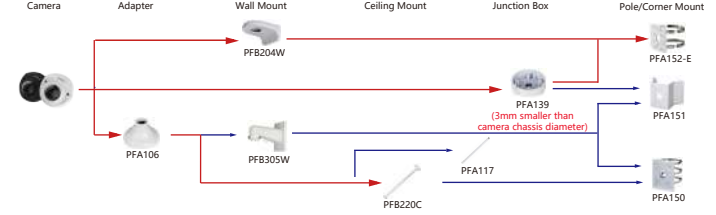

Selection of IP&CVI Dome Camera

Shape	IP Camera	CVI Camera
	IPC-HDBW3241F-FD-M/M12 IPC-HDBW341J/241J/241E-AS-M IPC-HDBW2431/2231F-AS-S2 IPC-HDBW3233/3433F-M-AS IPC-HDBW3241F-M12-SA IPC-HDBW3241F-M12-SA	HAC-HDBW3200F HAC-HDBW2501F-A HAC-HDBW2241F-A