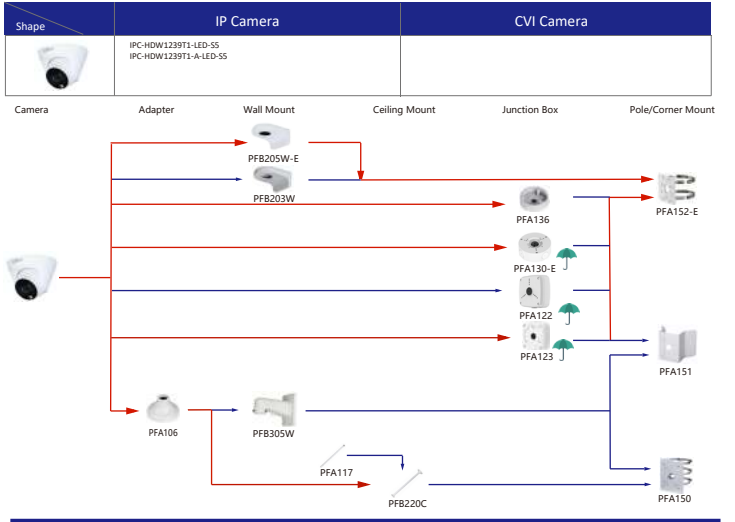

Shape	IP Camera	CVI Camera
	IPC-T1820/40 IPC-T1820-L	HAC-HDW1800TL-A HAC-HDW1801TL(A)-A HAC-HDW1200TL-A

Selection of IP&CVI Eyeball Camera

Shape	IP Camera	CVI Camera
	IPC-HDW5242T-ZE-MF IPC-HDW5241T-ZE IPC-HDW5442T-ZE IPC-HDW5541T-ZE IPC-HDW5842T-ZE-S2 IPC-HDW1230T-ZS-S5 IPC-HDW5541H-ASE-PV IPC-HDW5241H-ASE-PV IPC-HDW5541H-AS-PV IPC-HDW5241H-AS-PV IPC-HDW5497M-SE-LED IPC-HDW5842TM-SE-S2	HAC-HDW2802T-Z-A HAC-HDW2802T-Z-A-DP HAC-HDW2501T-Z-A HAC-HDW2501T-Z-A-DP HAC-HDW2402T-Z-A HAC-HDW2402T-Z-A-DP HAC-HDW2241T-Z-A HAC-HDW2241T-Z-A-DP HAC-HDW1509T-Z-A-LED-DP HAC-HDW1509T-Z-A-LED HAC-HDW1500T-Z-A-DP HAC-HDW1239T-Z-A-LED-DP HAC-HDW1239T-Z-A-LED HAC-HDW1231T-Z-A-DP HAC-HDW1231T-Z-A HAC-HDW1200T-Z(A)-A HAC-ME1809H-A-PV-POC HAC-ME1809H-A-PV HAC-ME1509H-A-PV HAC-ME1239H-A-PV HAC-T3A51-Z HAC-T3A21-Z HAC-T3A21-VF

Selection of IP&CVI Eyeball Camera

Shape	IP Camera	CVI Camera
		HAC-HDW1200M HAC-HDW1800M HAC-HDW1801M HAC-T2A51 HAC-T2A21 HAC-HDW1509TLM-A-LED HAC-HDW2501TLM-A HAC-HDW2249TLM-A-LED HAC-HDW2241TLM(A)-A HAC-HDW1809TLM(A)-A HAC-HDW1801TLM(A)-A HAC-HDW1801TLM(A)-A HAC-HDW1200TLM(A)-A HAC-HDW1801TLM-A HAC-HDW1801TLM-A HAC-HDW1500TLM-A

Shape	IP Camera	CVI Camera
	IPC-HDW2231T-AS-S2 IPC-HDW2230T-AS-S2 IPC-HDW2431T-AS-S2	

Selection of IP&CVI Eyeball Camera

Shape	IP Camera	CVI Camera
	IPC-HDW1230S-SS	HAC-T1A21/S1 HAC-HDW1200R

Shape	IP Camera	CVI Camera
	HAC-HDW2501TLMQ(A)-A HAC-HDW1500TLMQ(A)-A HAC-HDW1231TLMQ(A)-A HAC-HDW1200TLMQ(A)-A	HAC-HDW2501TQ(A)-A HAC-HDW1500TQ(A)-A HAC-HDW1231TQ(A)-A HAC-HDW1200TQ(A)-A HAC-ME1239TQ(A)-PV HAC-ME1800EQ-L HAC-ME1500EQ-L HAC-ME1200EQ-L HAC-ME1200EQ-L

Selection of PTZ Camera

Selection of PTZ Bullet Camera

Selection of PTZ Camera

Selection of PTZ Camera

Selection of PTZ Camera

Shape	IP PTZ Camera	CVI PTZ Camera
	SDT7C424-4F-2B2I-APV-0400	

Shape	IP PTZ Camera	CVI PTZ Camera
	SDTSK425-424-QA-2812 SDTSK425-424-QA-0832 SDTSK425-4F-QA-0600 SDTSK225-4F-QA-0600	SDBC440FD-HNF SDBC260PA1-HNF SDBC448PA1-HNF SDBC848PA1-HNF