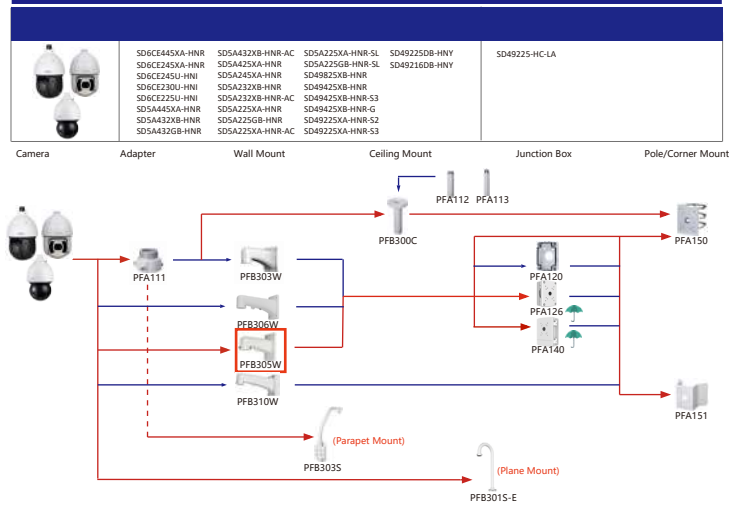

Shape	IP Camera	CVI Camera
	IPC-T1820/40 IPC-T1820-L	HAC-HDW1800TL-A HAC-HDW1801TL(A)-A HAC-HDW1200TL-A

Selection of IP&CVI Eyeball Camera

Shape	IP Camera	CVI Camera
	IPC-HDW5242T-ZE-MF IPC-HDW5241T-ZE IPC-HDW5442T-ZE IPC-HDW5541T-ZE IPC-HDW5842T-ZE-S2 IPC-HDW1230T-ZS-S5 IPC-HDW5541H-ASE-PV IPC-HDW5241H-ASE-PV IPC-HDW5541H-AS-PV IPC-HDW5241H-AS-PV IPC-HDW5497M-SE-LED IPC-HDW5842TM-SE-S2	HAC-HDW2802T-Z-A HAC-HDW2802T-Z-A-DP HAC-HDW2501T-Z-A HAC-HDW2501T-Z-A-DP HAC-HDW2402T-Z-A HAC-HDW2402T-Z-A-DP HAC-HDW2241T-Z-A HAC-HDW2241T-Z-A-DP HAC-HDW1509T-Z-A-LED-DP HAC-HDW1509T-Z-A-LED HAC-HDW1500T-Z-A-DP HAC-HDW1239T-Z-A-LED-DP HAC-HDW1239T-Z-A-LED HAC-HDW1231T-Z-A-DP HAC-HDW1231T-Z-A HAC-HDW1200T-Z(A)-A HAC-ME1809H-A-PV-POC HAC-ME1809H-A-PV HAC-ME1509H-A-PV HAC-ME1239H-A-PV HAC-T3A51-Z HAC-T3A21-Z HAC-T3A21-VF

Selection of IP&CVI Eyeball Camera

Shape	IP Camera	CVI Camera
		HAC-HDW1200M HAC-HDW1800M HAC-HDW1801M HAC-T2A51 HAC-T2A21 HAC-HDW1509TLM-A-LED HAC-HDW2501TLM-A HAC-HDW2249TLM-A-LED HAC-HDW2241TLM(A)-A HAC-HDW1809TLM(A)-A HAC-HDW1801TLM(A)-A HAC-HDW1801TLM(A)-A HAC-HDW1200TLM(A)-A HAC-HDW1801TLM-A HAC-HDW1801TLM-A HAC-HDW1500TLM-A

Shape	IP Camera	CVI Camera
	IPC-HDW2231T-AS-S2 IPC-HDW2230T-AS-S2 IPC-HDW2431T-AS-S2	

Selection of IP&CVI Eyeball Camera

Shape	IP Camera	CVI Camera
	IPC-HDW1230S-SS	HAC-T1A21/S1 HAC-HDW1200R

Shape	IP Camera	CVI Camera
	HAC-HDW2501TLMQ(A)-A HAC-HDW1500TLMQ(A)-A HAC-HDW1231TLMQ(A)-A HAC-HDW1200TLMQ(A)-A	HAC-HDW2501TQ(A)-A HAC-HDW1500TQ(A)-A HAC-HDW1231TQ(A)-A HAC-HDW1200TQ(A)-A HAC-ME1239TQ(A)-PV HAC-ME1800EQ-L HAC-ME1500EQ-L HAC-ME1200EQ-L HAC-ME1200EQ-L

Selection of PTZ Camera

Selection of PTZ Bullet Camera

Selection of PTZ Camera

Selection of PTZ Camera

Selection of PTZ Camera

Shape	IP PTZ Camera	CVI PTZ Camera
	SDT7C424-4F-2B2I-APV-0400	

Shape	IP PTZ Camera	CVI PTZ Camera
	SDTSK425-424-QA-2812 SDTSK425-424-QA-0832 SDTSK425-4F-QA-0600 SDTSK225-4F-QA-0600	SDBC440FD-HNF SDBC260PA1-HNF SDBC448PA1-HNF SDBC848PA1-HNF