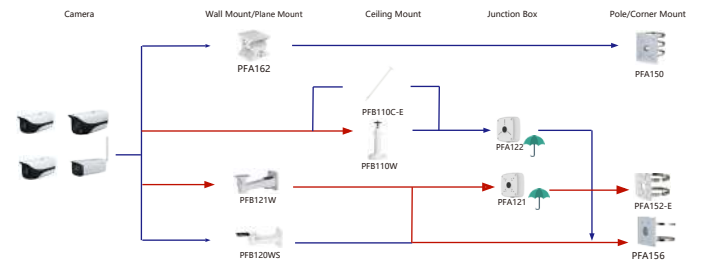

Shape	IP Camera	CVI Camera
	IPC-HFW3241M-AS-12 IPC-HFW3441M-AS-12 IPC-HFW1230M-A-11-B-55 IPC-HFW1230M-A-12-B-55 IPC-HFW3241D-AS-4G