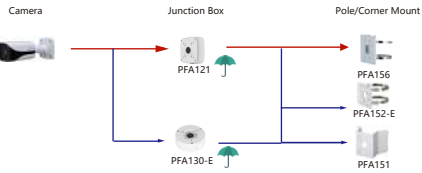

## Selection of Lens(510N-E Series)

Shape	Box Camera	Lens		
	IPC-HF5241E-E	PLZ21CO-P PLZ21CO-D PLZ20CO-P	PLZ20CO-D PFL50-L12M-AIR PFL35-L12M-AIR	PFL010542-A12PE PFL0550-E6D PFL2712-E6D
	IPC-HF5242E-E-MF	PLZ21CO-P PLZ21CO-D PLZ20CO-P	PLZ20CO-D PFL50-L12M-AIR PFL35-L12M-AIR	PFL010542-A12PE
	IPC-HF5442E-E	PLZ21CO-P PLZ21CO-D PLZ20CO-P	PLZ20CO-D PFL50-L12M-AIR PFL35-L12M-AIR	PFL010542-A12PE
	IPC-HF5842F-ZE-S2	PLZ21CO-P PLZ21CO-D PLZ20CO-P	PLZ20CO-D	
	IPC-HF7442F-Z-S2	PLZ21CO-P PLZ21CO-D PLZ20CO-P	PLZ20CO-D	
	IPC-HF7842F-Z-S2	PLZ21CO-P PLZ21CO-D PLZ20CO-P	PLZ20CO-D	
	IPC-HF71242F	PLZ21CO-P PLZ21CO-D PLZ20CO-P	PLZ20CO-D	

## Selection of Box Camera

Selection of IP&CVI Bullet Camera

Shape	IP Camera	CVI Camera
	IPC-HFW5241/5442/5541E-SE	HAC-HFW2802/2501E-A

Shape	IP Camera	CVI Camera
	IPC-HFW13305-S5 IPC-HFW13305-S5 IPC-HFW13305-S4 IPC-HFW13305-S4 IPC-W22315-S-52 IPC-HFW22305-S-52 IPC-HFW24315-S-52 IPC-HFW23155-S-52 IPC-HFW28315-S-52 IPC-HFW24395-SA-LED-52 IPC-HFW23955-SA-LED-52 IPC-HFW12395I-LED-55 IPC-HFW12395I-A-LED-55 IPC-HFW15305-S6 IPC-HFW18305-S6 IPC-HFW4241E-AS IPC-HFW4441E-AS IPC-HFW5441E-AS	HAC-HFW12005 HAC-HFW18005 HAC-HFW2509T-A-LED HAC-HFW2289T-A-LED HAC-HFW1809T-A-LED HAC-HFW1509T-A-LED-POC HAC-HFW1509T(A)-LED HAC-HFW1339T(A)-LED HAC-ME1500D-LS HAC-ME1200D-LS HAC-ME1800B-L HAC-ME1500B-L HAC-ME1200B-L HAC-ME1500B-LS HAC-ME1500B-LS HAC-ME1200B-LS HAC-82A21/51 HAC-82A21/51