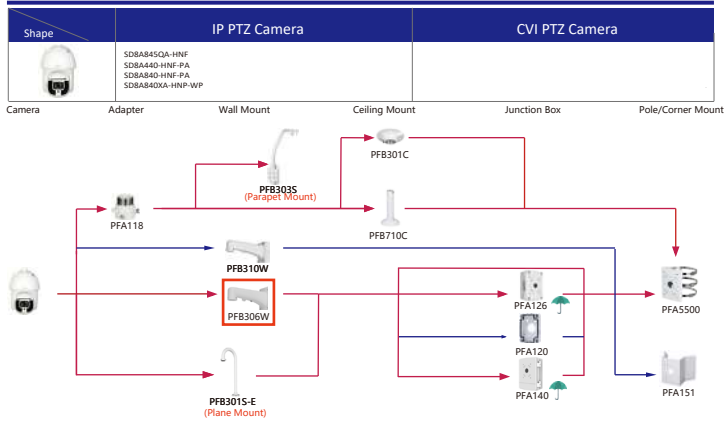

Shape	IP Camera	CVI Camera
	IPC-T1820/40 IPC-T1820-L	HAC-HDW1800TL-A HAC-HDW1801TL(A)-A HAC-HDW1200TL-A

Selection of IP&CVI Eyeball Camera

Shape	IP Camera	CVI Camera
	IPC-HDW5242T-ZE-MF IPC-HDW5241T-ZE IPC-HDW5442T-ZE IPC-HDW5541T-ZE IPC-HDW5842T-ZE-S2 IPC-HDW1230T-ZS-S5 IPC-HDW5541H-ASE-PV IPC-HDW5241H-ASE-PV IPC-HDW5541H-AS-PV IPC-HDW5241H-AS-PV IPC-HDW5497M-SE-LED IPC-HDW5842TM-SE-S2	HAC-HDW2802T-Z-A HAC-HDW2802T-Z-A-DP HAC-HDW2501T-Z-A HAC-HDW2501T-Z-A-DP HAC-HDW2402T-Z-A HAC-HDW2402T-Z-A-DP HAC-HDW2241T-Z-A HAC-HDW2241T-Z-A-DP HAC-HDW1509T-Z-A-LED-DP HAC-HDW1509T-Z-A-LED HAC-HDW1500T-Z-A-DP HAC-HDW1239T-Z-A-LED-DP HAC-HDW1239T-Z-A-LED HAC-HDW1231T-Z-A-DP HAC-HDW1231T-Z-A HAC-HDW1200T-Z(A)-A HAC-ME1809H-A-PV-POC HAC-ME1809H-A-PV HAC-ME1509H-A-PV HAC-ME1239H-A-PV HAC-T3A51-Z HAC-T3A21-Z HAC-T3A21-VF

Selection of IP&CVI Eyeball Camera

Shape	IP Camera	CVI Camera
		HAC-HDW1200M HAC-HDW1800M HAC-HDW1801M HAC-T2A51 HAC-T2A21 HAC-HDW1509TLM-A-LED HAC-HDW2501TLM-A HAC-HDW2249TLM-A-LED HAC-HDW2241TLM(A)-A HAC-HDW1809TLM(A)-A HAC-HDW1801TLM(A)-A HAC-HDW1801TLM(A)-A HAC-HDW1200TLM(A)-A HAC-HDW1801TLM-A HAC-HDW1801TLM-A HAC-HDW1500TLM-A

Shape	IP Camera	CVI Camera
	IPC-HDW2231T-AS-S2 IPC-HDW2230T-AS-S2 IPC-HDW2431T-AS-S2	

Selection of IP&CVI Eyeball Camera

Shape	IP Camera	CVI Camera
	IPC-HDW1230S-SS	HAC-T1A21/S1 HAC-HDW1200R

Shape	IP Camera	CVI Camera
	HAC-HDW2501TLMQ(A)-A HAC-HDW1500TLMQ(A)-A HAC-HDW1231TLMQ(A)-A HAC-HDW1200TLMQ(A)-A	HAC-HDW2501TQ(A)-A HAC-HDW1500TQ(A)-A HAC-HDW1231TQ(A)-A HAC-HDW1200TQ(A)-A HAC-ME1239TQ(A)-PV HAC-ME1800EQ-L HAC-ME1500EQ-L HAC-ME1200EQ-L HAC-ME1200EQ-L

Selection of PTZ Camera

Selection of PTZ Bullet Camera

Selection of PTZ Camera

Selection of PTZ Camera

Selection of PTZ Camera

Shape	IP PTZ Camera	CVI PTZ Camera
	SDT7C424-4F-2B2I-APV-0400	

Shape	IP PTZ Camera	CVI PTZ Camera
	SDTSK425-424-QA-2812 SDTSK425-424-QA-0832 SDTSK425-4F-QA-0600 SDTSK225-4F-QA-0600	SDBC440FD-HNF SDBC260PA1-HNF SDBC448PA1-HNF SDBC848PA1-HNF