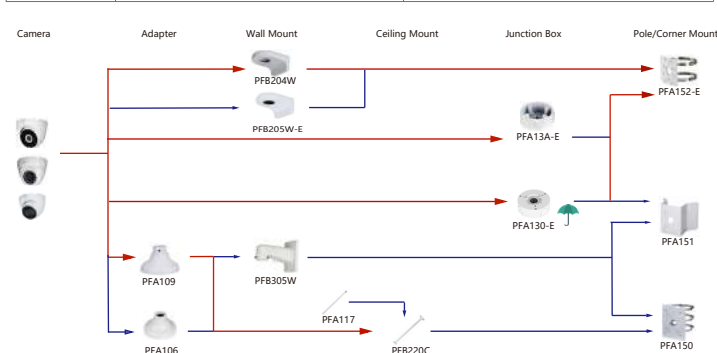

Selection of IP&CVI Eyeball Camera

Shape	IP Camera	CVI Camera
	IPC-HDW3841EM-S-S2 IPC-HDW3841EM-A-S IPC-HDW3541EM-S-S2 IPC-HDW3441EM-S-S2 IPC-HDW3231EM-S-S2 IPC-HDW5241TM-ASE IPC-HDW5442TM-ASE IPC-HDW5541TM-ASE	HAC-HDW1801EM(A)-A HAC-HDW12003M(A)-A HAC-HDW2802T-A HAC-HDW2402T-A HAC-HDW2509T-A-LED HAC-HDW2249T-A-LED HAC-HDW1809T-A-LED HAC-HDW1509T-IL-A HAC-HDW1509T-A-LED-POC

Shape	IP Camera	CVI Camera
	IPC-T1820/40 IPC-T1820-L	HAC-HDW1800TL-A HAC-HDW1801TL(A)-A HAC-HDW1200TL-A

Selection of IP&CVI Eyeball Camera

Shape	IP Camera	CVI Camera
	IPC-HDW5242T-ZE-MF IPC-HDW5241T-ZE IPC-HDW5442T-ZE IPC-HDW5541T-ZE IPC-HDW5842T-ZE-S2 IPC-HDW1230T-ZS-S5 IPC-HDW5541H-ASE-PV IPC-HDW5241H-ASE-PV IPC-HDW5541H-AS-PV IPC-HDW5241H-AS-PV IPC-HDW5497M-SE-LED IPC-HDW5842TM-SE-S2	HAC-HDW2802T-Z-A HAC-HDW2802T-Z-A-DP HAC-HDW2501T-Z-A HAC-HDW2501T-Z-A-DP HAC-HDW2402T-Z-A HAC-HDW2402T-Z-A-DP HAC-HDW2241T-Z-A HAC-HDW2241T-Z-A-DP HAC-HDW1509T-Z-A-LED-DP HAC-HDW1509T-Z-A-LED HAC-HDW1500T-Z-A-DP HAC-HDW1239T-Z-A-LED-DP HAC-HDW1239T-Z-A-LED HAC-HDW1231T-Z-A-DP HAC-HDW1231T-Z-A HAC-HDW1200T-Z(A)-A HAC-ME1809H-A-PV-POC HAC-ME1809H-A-PV HAC-ME1509H-A-PV HAC-ME1239H-A-PV HAC-T3A51-Z HAC-T3A21-Z HAC-T3A21-VF

Selection of IP&CVI Eyeball Camera

Shape	IP Camera	CVI Camera
		HAC-HDW1200M HAC-HDW1800M HAC-HDW1801M HAC-T2A51 HAC-T2A21 HAC-HDW1509TLM-A-LED HAC-HDW2501TLM-A HAC-HDW2249TLM-A-LED HAC-HDW2241TLM(A)-A HAC-HDW1809TLM(A)-A HAC-HDW1801TLM(A)-A HAC-HDW1801TLM(A)-A HAC-HDW1200TLM(A)-A HAC-HDW1801TLM-A HAC-HDW1801TLM-A HAC-HDW1500TLM-A

Shape	IP Camera	CVI Camera
	IPC-HDW2231T-AS-S2 IPC-HDW2230T-AS-S2 IPC-HDW2431T-AS-S2	

Selection of IP&CVI Eyeball Camera

Shape	IP Camera	CVI Camera
	IPC-HDW1230S-SS	HAC-T1A21/S1 HAC-HDW1200R

Shape	IP Camera	CVI Camera
	HAC-HDW2501TLMQ(A)-A HAC-HDW1500TLMQ(A)-A HAC-HDW1231TLMQ(A)-A HAC-HDW1200TLMQ(A)-A	HAC-HDW2501TQ(A)-A HAC-HDW1500TQ(A)-A HAC-HDW1231TQ(A)-A HAC-HDW1200TQ(A)-A HAC-ME1239TQ(A)-PV HAC-ME1800EQ-L HAC-ME1500EQ-L HAC-ME1200EQ-L HAC-ME1200EQ-L