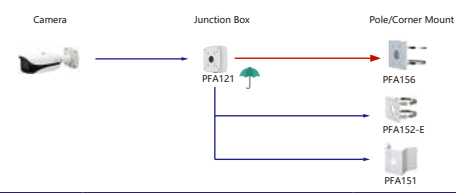

Shape	IP Camera	CVI Camera
	IPC-HFW5442E-Z4E IPC-HFW5442E-Z4E IPC-HFW5442E-Z4E IPC-HFW5442E-ZE-MF IPC-HFW5241E-ZE IPC-HFW5241E-ZE IPC-HFW5241E-Z12E	HAC-HFW3802E-Z-VP HAC-HFW3802E-ZH-VP HAC-HFW3231E-Z-DP-VP