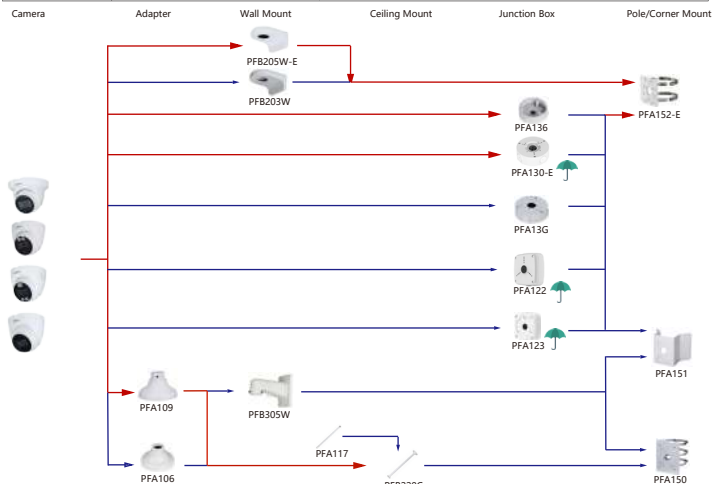

Shape	IP Camera	CVI Camera
	IPC-T1820/40 IPC-T1820-L	HAC-HDW1800TL-A HAC-HDW1801TL(A)-A HAC-HDW1200TL-A

Selection of IP&CVI Eyeball Camera

Shape	IP Camera	CVI Camera
	IPC-HDW5242T-ZE-MF IPC-HDW5241T-ZE IPC-HDW5442T-ZE IPC-HDW5541T-ZE IPC-HDW5842T-ZE-S2 IPC-HDW1230T-ZS-S5 IPC-HDW5541H-ASE-PV IPC-HDW5241H-ASE-PV IPC-HDW5541H-AS-PV IPC-HDW5241H-AS-PV IPC-HDW5497M-SE-LED IPC-HDW5842TM-SE-S2	HAC-HDW2802T-Z-A HAC-HDW2802T-Z-A-DP HAC-HDW2501T-Z-A HAC-HDW2501T-Z-A-DP HAC-HDW2402T-Z-A HAC-HDW2402T-Z-A-DP HAC-HDW2241T-Z-A HAC-HDW2241T-Z-A-DP HAC-HDW1509T-Z-A-LED-DP HAC-HDW1509T-Z-A-LED HAC-HDW1500T-Z-A-DP HAC-HDW1239T-Z-A-LED-DP HAC-HDW1239T-Z-A-LED HAC-HDW1231T-Z-A-DP HAC-HDW1231T-Z-A HAC-HDW1200T-Z(A)-A HAC-ME1809H-A-PV-POC HAC-ME1809H-A-PV HAC-ME1509H-A-PV HAC-ME1239H-A-PV HAC-T3A51-Z HAC-T3A21-Z HAC-T3A21-VF

Selection of IP&CVI Eyeball Camera

Shape	IP Camera	CVI Camera
		HAC-HDW1200M HAC-HDW1800M HAC-HDW1801M HAC-T2A51 HAC-T2A21 HAC-HDW1509TLM-A-LED HAC-HDW2501TLM-A HAC-HDW2249TLM-A-LED HAC-HDW2241TLM(A)-A HAC-HDW1809TLM(A)-A HAC-HDW1801TLM(A)-A HAC-HDW1801TLM(A)-A HAC-HDW1200TLM(A)-A HAC-HDW1801TLM-A HAC-HDW1801TLM-A HAC-HDW1500TLM-A

Shape	IP Camera	CVI Camera
	IPC-HDW2231T-AS-S2 IPC-HDW2230T-AS-S2 IPC-HDW2431T-AS-S2	

Selection of IP&CVI Eyeball Camera

Shape	IP Camera	CVI Camera
	IPC-HDW1230S-SS	HAC-T1A21/S1 HAC-HDW1200R

Shape	IP Camera	CVI Camera
	HAC-HDW2501TLMQ(A)-A HAC-HDW1500TLMQ(A)-A HAC-HDW1231TLMQ(A)-A HAC-HDW1200TLMQ(A)-A	HAC-HDW2501TQ(A)-A HAC-HDW1500TQ(A)-A HAC-HDW1231TQ(A)-A HAC-HDW1200TQ(A)-A HAC-ME1239TQ(A)-PV HAC-ME1800EQ-L HAC-ME1500EQ-L HAC-ME1200EQ-L HAC-ME1200EQ-L

Selection of PTZ Camera

Selection of PTZ Bullet Camera

Selection of PTZ Camera

Selection of PTZ Camera

Selection of PTZ Camera

Shape	IP PTZ Camera	CVI PTZ Camera
	SDT7C424-4F-2B2I-APV-0400	

Shape	IP PTZ Camera	CVI PTZ Camera
	SDTSK425-424-QA-2812 SDTSK425-424-QA-0832 SDTSK425-4F-QA-0600 SDTSK225-4F-QA-0600	SDBC440FD-HNF SDBC260PA1-HNF SDBC448PA1-HNF SDBC848PA1-HNF