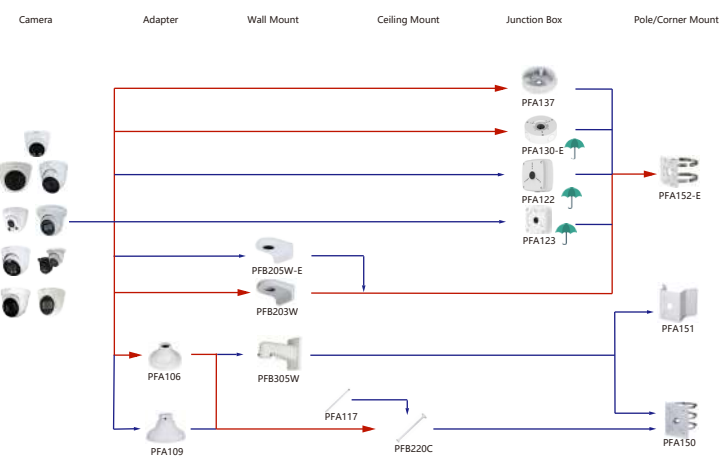

Shape	IP Camera	CVI Camera
	PSDW5631S-8360	

Shape	Special Camera	Shape	Special Camera
	PSDW82442M-A270-D440 PSDW81842M-A360-D237 PSDW8842M-A180-D237		PSDW81842S-A360-D425 PSDW81842S-A360-D425 PSDW8842S-A180-D425 PSDW8842S-A180-D425
	IPC-HDW8441X-3D IPC-HDW8341X-BV-3D		IPC-P08W8840-A180

Selection of IP&CVI Eyeball Camera

Shape	IP Camera	CVI Camera
	IPC-HDW3841EM-S-S2 IPC-HDW3841EM-A-S IPC-HDW3541EM-S-S2 IPC-HDW3441EM-S-S2 IPC-HDW3231EM-S-S2 IPC-HDW5241TM-ASE IPC-HDW5442TM-ASE IPC-HDW5541TM-ASE	HAC-HDW1801EM(A)-A HAC-HDW12003M(A)-A HAC-HDW2802T-A HAC-HDW2402T-A HAC-HDW2509T-A-LED HAC-HDW2249T-A-LED HAC-HDW1809T-A-LED HAC-HDW1509T-IL-A HAC-HDW1509T-A-LED-POC

Shape	IP Camera	CVI Camera
	IPC-T1820/40 IPC-T1820-L	HAC-HDW1800TL-A HAC-HDW1801TL(A)-A HAC-HDW1200TL-A

Selection of IP&CVI Eyeball Camera

Shape	IP Camera	CVI Camera
	IPC-HDW5242T-ZE-MF IPC-HDW5241T-ZE IPC-HDW5442T-ZE IPC-HDW5541T-ZE IPC-HDW5842T-ZE-S2 IPC-HDW1230T-ZS-S5 IPC-HDW5541H-ASE-PV IPC-HDW5241H-ASE-PV IPC-HDW5541H-AS-PV IPC-HDW5241H-AS-PV IPC-HDW5497M-SE-LED IPC-HDW5842TM-SE-S2	HAC-HDW2802T-Z-A HAC-HDW2802T-Z-A-DP HAC-HDW2501T-Z-A HAC-HDW2501T-Z-A-DP HAC-HDW2402T-Z-A HAC-HDW2402T-Z-A-DP HAC-HDW2241T-Z-A HAC-HDW2241T-Z-A-DP HAC-HDW1509T-Z-A-LED-DP HAC-HDW1509T-Z-A-LED HAC-HDW1500T-Z-A-DP HAC-HDW1239T-Z-A-LED-DP HAC-HDW1239T-Z-A-LED HAC-HDW1231T-Z-A-DP HAC-HDW1231T-Z-A HAC-HDW1200T-Z(A)-A HAC-ME1809H-A-PV-POC HAC-ME1809H-A-PV HAC-ME1509H-A-PV HAC-ME1239H-A-PV HAC-T3A51-Z HAC-T3A21-Z HAC-T3A21-VF

Selection of IP&CVI Eyeball Camera

Shape	IP Camera	CVI Camera
		HAC-HDW1200M HAC-HDW1800M HAC-HDW1801M HAC-T2A51 HAC-T2A21 HAC-HDW1509TLM-A-LED HAC-HDW2501TLM-A HAC-HDW2249TLM-A-LED HAC-HDW2241TLM(A)-A HAC-HDW1809TLM(A)-A HAC-HDW1801TLM(A)-A HAC-HDW1801TLM(A)-A HAC-HDW1200TLM(A)-A HAC-HDW1801TLM-A HAC-HDW1801TLM-A HAC-HDW1500TLM-A