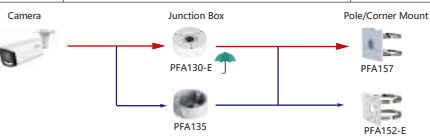

Shape	IP Camera	CVI Camera
		HAC-HFW1239TU-Z-A-LED-DP HAC-HFW1239TU-Z-A-LED