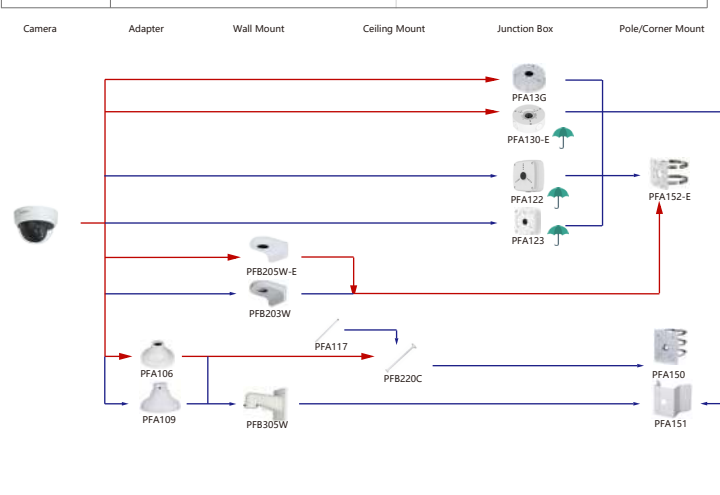

Shape	IP Camera	CVI Camera
	IPC-HDBW5241R1-AS-PV IPC-HDBW5541R1-AS-PV IPC-HDBW5449R1-2E-LED IPC-HDBW3849R1-2AS-PV IPC-HDBW5549R1-2AS-PV IPC-HDBW3449R1-2AS-PV IPC-HDBW5449R1-2E-LED IPC-HDPW1230R1-2S-55 IPC-HDPW1431R1-2S-54 IPC-HDPW1230R1-55 IPC-HDPW1431R1-54	HAC-HDBW2241RA-2-A-DP HAC-HDBW2241RA-2-A HAC-HDBW1239RA-IL-A HAC-HDBW1231RA-2-A-DP HAC-HDBW1231RA-2-A

Shape	IP Camera	CVI Camera
	IPC-EW5541-AS	HAC-CW2501

Shape	IP Camera	CVI Camera
	IPC-HDPW5242G-2E-MF IPC-HDPW5241G-2E IPC-HDPW5442G-2E	

Shape	IP Camera	CVI Camera
	IPC-P08W5831/82041-8360	

Shape	IP Camera	CVI Camera
		HAC-D1A51/21

Shape	IP Camera	CVI Camera
	PSDW5631S-8360	

Shape	Special Camera	Shape	Special Camera
	PSDW82442M-A270-D440 PSDW81842M-A360-D237 PSDW8842M-A180-D237		PSDW81842S-A360-D425 PSDW81842S-A360-D425 PSDW8842S-A180-D425 PSDW8842S-A180-D425
	IPC-HDW8441X-3D IPC-HDW8341X-BV-3D		IPC-P08W8840-A180