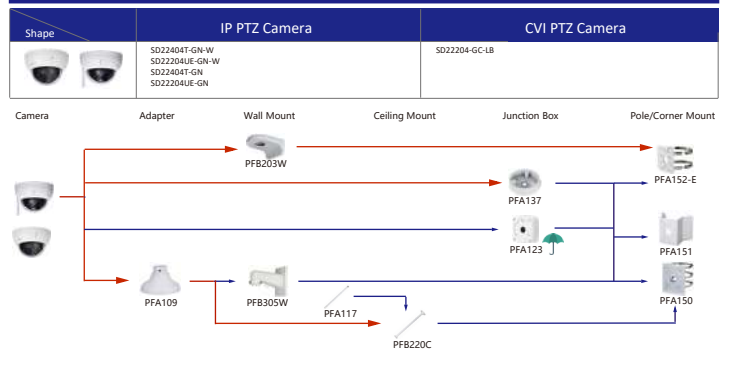

Selection of IP&CVI Eyeball Camera

Shape	IP Camera	CVI Camera
		HAC-HDW1200M HAC-HDW1800M HAC-HDW1801M HAC-T2A51 HAC-T2A21 HAC-HDW1509TLM-A-LED HAC-HDW2501TLM-A HAC-HDW2249TLM-A-LED HAC-HDW2241TLM(A)-A HAC-HDW1809TLM(A)-A HAC-HDW1801TLM(A)-A HAC-HDW1801TLM(A)-A HAC-HDW1200TLM(A)-A HAC-HDW1801TLM-A HAC-HDW1801TLM-A HAC-HDW1500TLM-A

Shape	IP Camera	CVI Camera
	IPC-HDW2231T-AS-S2 IPC-HDW2230T-AS-S2 IPC-HDW2431T-AS-S2	

Selection of IP&CVI Eyeball Camera

Shape	IP Camera	CVI Camera
	IPC-HDW1230S-SS	HAC-T1A21/S1 HAC-HDW1200R

Shape	IP Camera	CVI Camera
	HAC-HDW2501TLMQ(A)-A HAC-HDW1500TLMQ(A)-A HAC-HDW1231TLMQ(A)-A HAC-HDW1200TLMQ(A)-A	HAC-HDW2501TQ(A)-A HAC-HDW1500TQ(A)-A HAC-HDW1231TQ(A)-A HAC-HDW1200TQ(A)-A HAC-ME1239TQ(A)-PV HAC-ME1800EQ-L HAC-ME1500EQ-L HAC-ME1200EQ-L HAC-ME1200EQ-L

Selection of PTZ Camera

Selection of PTZ Bullet Camera

Selection of PTZ Camera

Selection of PTZ Camera

Selection of PTZ Camera

Shape	IP PTZ Camera	CVI PTZ Camera
	SDT7C424-4F-2B2I-APV-0400	

Shape	IP PTZ Camera	CVI PTZ Camera
	SDTSK425-424-QA-2812 SDTSK425-424-QA-0832 SDTSK425-4F-QA-0600 SDTSK225-4F-QA-0600	SDBC440FD-HNF SDBC260PA1-HNF SDBC448PA1-HNF SDBC848PA1-HNF

Selection of PTZ Camera

Shape	IP PTZ Camera	CVI PTZ Camera
	DH-PTZ83440-HNF-PA	

Shape	IP PTZ Camera	CVI PTZ Camera
	DH-PTZ83440-HNF-PA	

Shape	IP PTZ Camera	CVI PTZ Camera
	DH-PTZ8548-HNF-PA DH-PTZ8548-HNF-PA DH-PTZ85260-HNF-PA DH-PTZ8548-HNF-PA-FL DH-PTZ8548-HNF-PA-FL DH-PTZ85260-HNF-PA-FL DH-PTZ83440-HNF-PA	