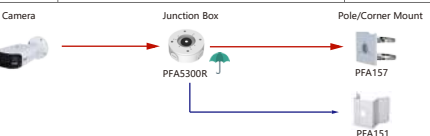

Shape	IP Camera	CVI Camera
	IPC-PFW5849-A180-E2