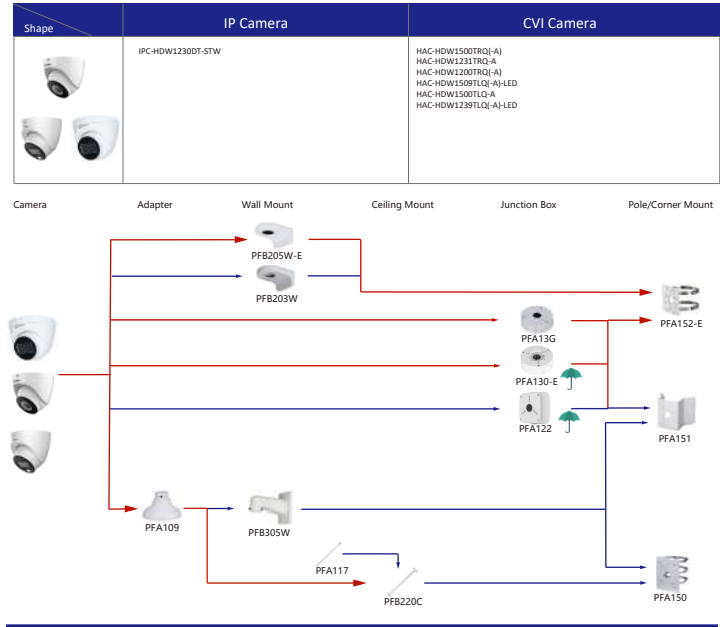

Shape	IP Camera	CVI Camera
	IPC-T1820/40 IPC-T1820-L	HAC-HDW1800TL-A HAC-HDW1801TL(A)-A HAC-HDW1200TL-A

Selection of IP&CVI Eyeball Camera

Shape	IP Camera	CVI Camera
	IPC-HDW5242T-ZE-MF IPC-HDW5241T-ZE IPC-HDW5442T-ZE IPC-HDW5541T-ZE IPC-HDW5842T-ZE-S2 IPC-HDW1230T-ZS-S5 IPC-HDW5541H-ASE-PV IPC-HDW5241H-ASE-PV IPC-HDW5541H-AS-PV IPC-HDW5241H-AS-PV IPC-HDW5497M-SE-LED IPC-HDW5842TM-SE-S2	HAC-HDW2802T-Z-A HAC-HDW2802T-Z-A-DP HAC-HDW2501T-Z-A HAC-HDW2501T-Z-A-DP HAC-HDW2402T-Z-A HAC-HDW2402T-Z-A-DP HAC-HDW2241T-Z-A HAC-HDW2241T-Z-A-DP HAC-HDW1509T-Z-A-LED-DP HAC-HDW1509T-Z-A-LED HAC-HDW1500T-Z-A-DP HAC-HDW1239T-Z-A-LED-DP HAC-HDW1239T-Z-A-LED HAC-HDW1231T-Z-A-DP HAC-HDW1231T-Z-A HAC-HDW1200T-Z(A)-A HAC-ME1809H-A-PV-POC HAC-ME1809H-A-PV HAC-ME1509H-A-PV HAC-ME1239H-A-PV HAC-T3A51-Z HAC-T3A21-Z HAC-T3A21-VF

Selection of IP&CVI Eyeball Camera

Shape	IP Camera	CVI Camera
		HAC-HDW1200M HAC-HDW1800M HAC-HDW1801M HAC-T2A51 HAC-T2A21 HAC-HDW1509TLM-A-LED HAC-HDW2501TLM-A HAC-HDW2249TLM-A-LED HAC-HDW2241TLM(A)-A HAC-HDW1809TLM(A)-A HAC-HDW1801TLM(A)-A HAC-HDW1801TLM(A)-A HAC-HDW1200TLM(A)-A HAC-HDW1801TLM-A HAC-HDW1801TLM-A HAC-HDW1500TLM-A

Shape	IP Camera	CVI Camera
	IPC-HDW2231T-AS-S2 IPC-HDW2230T-AS-S2 IPC-HDW2431T-AS-S2	

Selection of IP&CVI Eyeball Camera

Shape	IP Camera	CVI Camera
	IPC-HDW1230S-SS	HAC-T1A21/S1 HAC-HDW1200R

Shape	IP Camera	CVI Camera
	HAC-HDW2501TLMQ(A)-A HAC-HDW1500TLMQ(A)-A HAC-HDW1231TLMQ(A)-A HAC-HDW1200TLMQ(A)-A	HAC-HDW2501TQ(A)-A HAC-HDW1500TQ(A)-A HAC-HDW1231TQ(A)-A HAC-HDW1200TQ(A)-A HAC-ME1239TQ(A)-PV HAC-ME1800EQ-L HAC-ME1500EQ-L HAC-ME1200EQ-L HAC-ME1200EQ-L

Selection of PTZ Camera

Selection of PTZ Bullet Camera

Selection of PTZ Camera

Selection of PTZ Camera

Selection of PTZ Camera

Shape	IP PTZ Camera	CVI PTZ Camera
	SDT7C424-4F-2B2I-APV-0400	

Shape	IP PTZ Camera	CVI PTZ Camera
	SDTSK425-424-QA-2812 SDTSK425-424-QA-0832 SDTSK425-4F-QA-0600 SDTSK225-4F-QA-0600	SDBC440FD-HNF SDBC260PA1-HNF SDBC448PA1-HNF SDBC848PA1-HNF