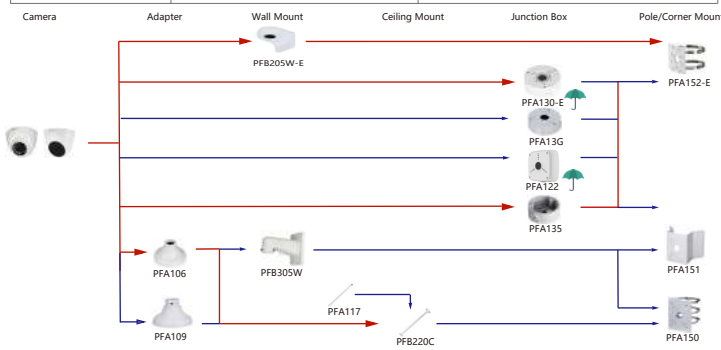

Shape	IP Camera	CVI Camera
	IPC-T1820/40 IPC-T1820-L	HAC-HDW1800TL-A HAC-HDW1801TL(A)-A HAC-HDW1200TL-A

Selection of IP&CVI Eyeball Camera

Shape	IP Camera	CVI Camera
	IPC-HDW5242T-ZE-MF IPC-HDW5241T-ZE IPC-HDW5442T-ZE IPC-HDW5541T-ZE IPC-HDW5842T-ZE-S2 IPC-HDW1230T-ZS-S5 IPC-HDW5541H-ASE-PV IPC-HDW5241H-ASE-PV IPC-HDW5541H-AS-PV IPC-HDW5241H-AS-PV IPC-HDW5497M-SE-LED IPC-HDW5842TM-SE-S2	HAC-HDW2802T-Z-A HAC-HDW2802T-Z-A-DP HAC-HDW2501T-Z-A HAC-HDW2501T-Z-A-DP HAC-HDW2402T-Z-A HAC-HDW2402T-Z-A-DP HAC-HDW2241T-Z-A HAC-HDW2241T-Z-A-DP HAC-HDW1509T-Z-A-LED-DP HAC-HDW1509T-Z-A-LED HAC-HDW1500T-Z-A-DP HAC-HDW1239T-Z-A-LED-DP HAC-HDW1239T-Z-A-LED HAC-HDW1231T-Z-A-DP HAC-HDW1231T-Z-A HAC-HDW1200T-Z(A)-A HAC-ME1809H-A-PV-POC HAC-ME1809H-A-PV HAC-ME1509H-A-PV HAC-ME1239H-A-PV HAC-T3A51-Z HAC-T3A21-Z HAC-T3A21-VF

Selection of IP&CVI Eyeball Camera

Shape	IP Camera	CVI Camera
		HAC-HDW1200M HAC-HDW1800M HAC-HDW1801M HAC-T2A51 HAC-T2A21 HAC-HDW1509TLM-A-LED HAC-HDW2501TLM-A HAC-HDW2249TLM-A-LED HAC-HDW2241TLM(A)-A HAC-HDW1809TLM(A)-A HAC-HDW1801TLM(A)-A HAC-HDW1801TLM(A)-A HAC-HDW1200TLM(A)-A HAC-HDW1801TLM-A HAC-HDW1801TLM-A HAC-HDW1500TLM-A

Shape	IP Camera	CVI Camera
	IPC-HDW2231T-AS-S2 IPC-HDW2230T-AS-S2 IPC-HDW2431T-AS-S2	

Selection of IP&CVI Eyeball Camera

Shape	IP Camera	CVI Camera
	IPC-HDW1230S-SS	HAC-T1A21/S1 HAC-HDW1200R

Shape	IP Camera	CVI Camera
	HAC-HDW2501TLMQ(A)-A HAC-HDW1500TLMQ(A)-A HAC-HDW1231TLMQ(A)-A HAC-HDW1200TLMQ(A)-A	HAC-HDW2501TQ(A)-A HAC-HDW1500TQ(A)-A HAC-HDW1231TQ(A)-A HAC-HDW1200TQ(A)-A HAC-ME1239TQ(A)-PV HAC-ME1800EQ-L HAC-ME1500EQ-L HAC-ME1200EQ-L HAC-ME1200EQ-L