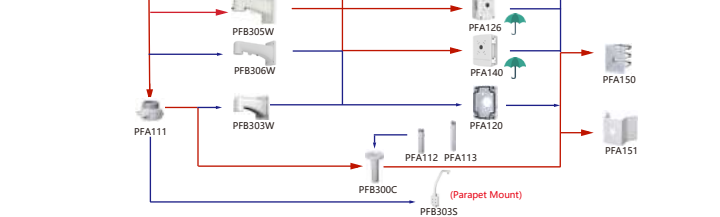

Shape	IP Camera	CVI Camera
	IPC-HDBW5241R1-AS-PV IPC-HDBW5541R1-AS-PV IPC-HDBW5449R1-2E-LED IPC-HDBW3849R1-2AS-PV IPC-HDBW5549R1-2AS-PV IPC-HDBW3449R1-2AS-PV IPC-HDBW5449R1-2E-LED IPC-HDPW1230R1-2S-55 IPC-HDPW1431R1-2S-54 IPC-HDPW1230R1-55 IPC-HDPW1431R1-54	HAC-HDBW2241RA-2-A-DP HAC-HDBW2241RA-2-A HAC-HDBW1239RA-IL-A HAC-HDBW1231RA-2-A-DP HAC-HDBW1231RA-2-A

Shape	IP Camera	CVI Camera
	IPC-EW5541-AS	HAC-CW2501

Shape	IP Camera	CVI Camera
	IPC-HDPW5242G-2E-MF IPC-HDPW5241G-2E IPC-HDPW5442G-2E	

Shape	IP Camera	CVI Camera
	IPC-P08W5831/82041-8360	

Shape	IP Camera	CVI Camera
		HAC-D1A51/21