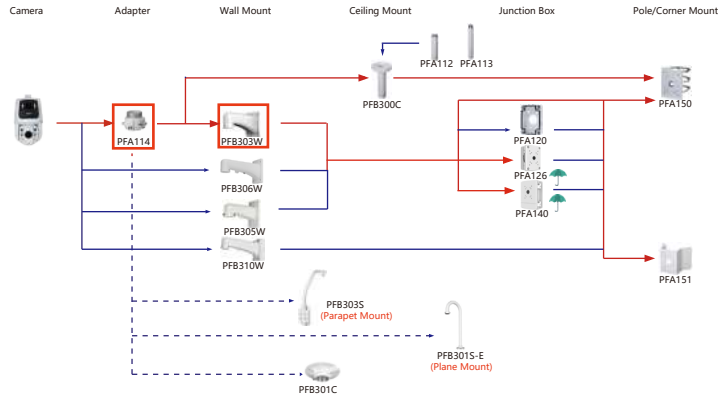

Selection of IP&CVI Eyeball Camera

Shape	IP Camera	CVI Camera
		HAC-HDW1200M HAC-HDW1800M HAC-HDW1801M HAC-T2A51 HAC-T2A21 HAC-HDW1509TLM-A-LED HAC-HDW2501TLM-A HAC-HDW2249TLM-A-LED HAC-HDW2241TLM(A)-A HAC-HDW1809TLM(A)-A HAC-HDW1801TLM(A)-A HAC-HDW1801TLM(A)-A HAC-HDW1200TLM(A)-A HAC-HDW1801TLM-A HAC-HDW1801TLM-A HAC-HDW1500TLM-A

Shape	IP Camera	CVI Camera
	IPC-HDW2231T-AS-S2 IPC-HDW2230T-AS-S2 IPC-HDW2431T-AS-S2	

Selection of IP&CVI Eyeball Camera

Shape	IP Camera	CVI Camera
	IPC-HDW1230S-SS	HAC-T1A21/S1 HAC-HDW1200R

Shape	IP Camera	CVI Camera
	HAC-HDW2501TLMQ(A)-A HAC-HDW1500TLMQ(A)-A HAC-HDW1231TLMQ(A)-A HAC-HDW1200TLMQ(A)-A	HAC-HDW2501TQ(A)-A HAC-HDW1500TQ(A)-A HAC-HDW1231TQ(A)-A HAC-HDW1200TQ(A)-A HAC-ME1239TQ(A)-PV HAC-ME1800EQ-L HAC-ME1500EQ-L HAC-ME1200EQ-L HAC-ME1200EQ-L

Selection of PTZ Camera

Selection of PTZ Bullet Camera

Selection of PTZ Camera

Selection of PTZ Camera

Selection of PTZ Camera

Shape	IP PTZ Camera	CVI PTZ Camera
	SDT7C424-4F-2B2I-APV-0400	

Shape	IP PTZ Camera	CVI PTZ Camera
	SDTSK425-424-QA-2812 SDTSK425-424-QA-0832 SDTSK425-4F-QA-0600 SDTSK225-4F-QA-0600	SDBC440FD-HNF SDBC260PA1-HNF SDBC448PA1-HNF SDBC848PA1-HNF

Selection of PTZ Camera

Shape	IP PTZ Camera	CVI PTZ Camera
	DH-PTZ83440-HNF-PA	

Shape	IP PTZ Camera	CVI PTZ Camera
	DH-PTZ83440-HNF-PA	

Shape	IP PTZ Camera	CVI PTZ Camera
	DH-PTZ8548-HNF-PA DH-PTZ8548-HNF-PA DH-PTZ85260-HNF-PA DH-PTZ8548-HNF-PA-FL DH-PTZ8548-HNF-PA-FL DH-PTZ85260-HNF-PA-FL DH-PTZ83440-HNF-PA	