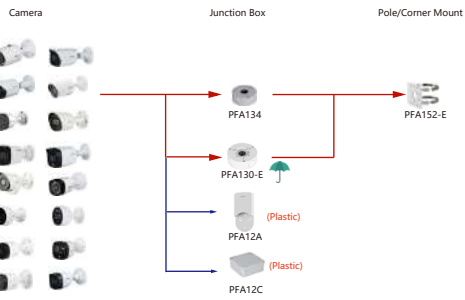

## Selection of Lens(510N-E Series)

Shape	Box Camera	Lens		
	IPC-HF5241E-E	PLZ21CO-P PLZ21CO-D PLZ20CO-P	PLZ20CO-D PFL50-L12M-AIR PFL35-L12M-AIR	PFL010542-A12PE PFL0550-E6D PFL2712-E6D
	IPC-HF5242E-E-MF	PLZ21CO-P PLZ21CO-D PLZ20CO-P	PLZ20CO-D PFL50-L12M-AIR PFL35-L12M-AIR	PFL010542-A12PE
	IPC-HF5442E-E	PLZ21CO-P PLZ21CO-D PLZ20CO-P	PLZ20CO-D PFL50-L12M-AIR PFL35-L12M-AIR	PFL010542-A12PE
	IPC-HF5842F-ZE-S2	PLZ21CO-P PLZ21CO-D PLZ20CO-P	PLZ20CO-D	
	IPC-HF7442F-Z-S2	PLZ21CO-P PLZ21CO-D PLZ20CO-P	PLZ20CO-D	
	IPC-HF7842F-Z-S2	PLZ21CO-P PLZ21CO-D PLZ20CO-P	PLZ20CO-D	
	IPC-HF71242F	PLZ21CO-P PLZ21CO-D PLZ20CO-P	PLZ20CO-D	

## Selection of Box Camera

Selection of IP&CVI Bullet Camera

Shape	IP Camera	CVI Camera
	IPC-HFW5241/5442/5541E-SE	HAC-HFW2802/2501E-A

Shape	IP Camera	CVI Camera
	IPC-HFW13305-S5 IPC-HFW13305-S5 IPC-HFW13305-S4 IPC-HFW13305-S4 IPC-W22315-S-52 IPC-HFW22305-S-52 IPC-HFW24315-S-52 IPC-HFW23155-S-52 IPC-HFW28315-S-52 IPC-HFW24395-SA-LED-52 IPC-HFW23955-SA-LED-52 IPC-HFW12395I-LED-55 IPC-HFW12395I-A-LED-55 IPC-HFW15305-S6 IPC-HFW18305-S6 IPC-HFW4241E-AS IPC-HFW4441E-AS IPC-HFW5441E-AS	HAC-HFW12005 HAC-HFW18005 HAC-HFW2509T-A-LED HAC-HFW2289T-A-LED HAC-HFW1809T-A-LED HAC-HFW1509T-A-LED-POC HAC-HFW1509T(A)-LED HAC-HFW1339T(A)-LED HAC-ME1500D-LS HAC-ME1200D-LS HAC-ME1800B-L HAC-ME1500B-L HAC-ME1200B-L HAC-ME1500B-LS HAC-ME1500B-LS HAC-ME1200B-LS HAC-82A21/51 HAC-82A21/51