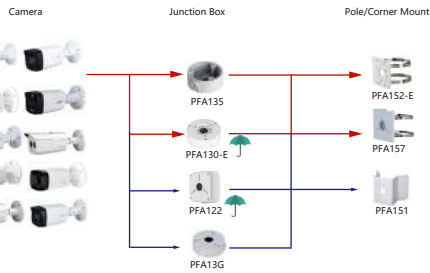

Shape	IP Camera	CVI Camera
	IPC-HFW3241M-AS-12 IPC-HFW3441M-AS-12 IPC-HFW1230M-A-11-B-55 IPC-HFW1230M-A-12-B-55 IPC-HFW3241D-AS-4G	

Shape	IP Camera	CVI Camera
	IPC-HFW7842-2-5G-LED IPC-MFW7442K1-24-T40 IPC-MFW7442K1-27-T40 IPC-MFW7842K1-24-T20 IPC-MFW7842K1-27-T20	

Selection of IP&CVI Bullet Camera

Shape	IP Camera	CVI Camera
	IPC-HFW5241T-SE IPC-HFW5242T-ASE-MF IPC-HFW5241T-ASE IPC-HFW5442T-SE IPC-HFW5442T-ASE IPC-HFW541T-SE IPC-HFW541T-ASE IPC-HFW5842T-ASE-S2 IPC-HFW541T-AS-PV IPC-HFW541T-AS-PV IPC-HFW5449T1-ASE-02 IPC-HFW5849T1-ASE-LED IPC-HFW5449T-ASE-LED	HAC-HFW1509MH-A-LED HAC-HFW1239MH-A-LED HAC-HFW2802T-Z-AL-DP HAC-HFW2802T-A-8 HAC-HFW402T-Z-A-DP HAC-HFW2402T-8-A HAC-HFW1509T-M-L-A HAC-HFW1339T-M-L-A HAC-HFW1800TH-8 HAC-HFW1800TH-4 HAC-HFW1801TH-8 HAC-HFW1801TH-4 HAC-HFW1500TH-8 HAC-HFW1500TH-4 HAC-HFW1200H-4 HAC-HFW1200H-8 HAC-84A21-VF