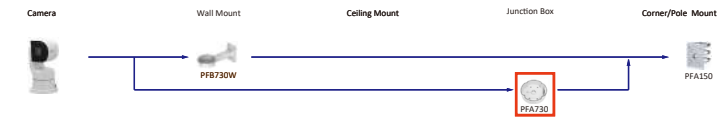

Selection of PTZ Camera

Shape	IP PTZ Camera	CVI PTZ Camera
	DH-PTZ83440-HNF-PA	

Shape	IP PTZ Camera	CVI PTZ Camera
	DH-PTZ83440-HNF-PA