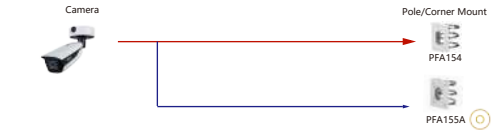

Selection of IP&CVI Bullet Camera

Shape	IP Camera	CVI Camera
	IPC-HFW7442H-Z-52 IPC-HFW7442H-Z-52 IPC-HFW7842H-Z-52 IPC-HFW7842H-Z-52 IPC-HFW71242H-Z	IPC-HFW5442H-ZE IPC-HFW5424H-ZE-MF IPC-HFW5242H-ZE-MF IPC-HFW5442H-ZE IPC-HFW5424H-ZE