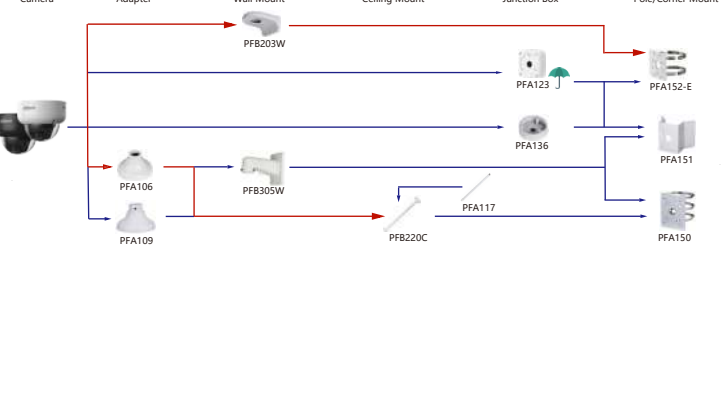

Shape	IP Camera	CVI Camera
	IPC-HDBW2041F-AS-S2 IPC-HDBW3441F-AS-S2 IPC-HDBW3241F-AS-S2	

Shape	IP Camera	CVI Camera
	IPC-HDBW5441F-AS-E2	HAC-D3A21-VF HAC-D3A21/91-Z

Selection of IP&CVI Dome Camera

Shape	IP Camera	CVI Camera	
	IPC-HDBW3441E-AS-S2 IPC-HDBW3441E-S-S2 IPC-HDBW349E-AS-NI IPC-HDBW2831E-S-S2 IPC-HDBW5331E-S-S2 IPC-HDBW2431E-S-S2 IPC-HDBW12331E-S2 IPC-HDBW2231E-S-S2 IPC-HDBW2236E-S-S2	IPC-HDBW3841E-S IPC-HDBW3841E-AS IPC-HDBW3541E-AS IPC-HDBW3241E-S IPC-HDBW3241E-AS IPC-HDBW1230E-S5 IPC-HDBW1231E-S4 IPC-HDBW1530E-S6 IPC-HDBW1830E-S6	IPC-HDBW1230DE-SW IPC-HDBW1430DE-SW IPC-HDBW3841E-S-S2 IPC-HDBW3841E-AS-S2 IPC-HDBW541E-S-S2 IPC-HDBW3541E-AS-S2 IPC-HDBW3441E-S-S2 IPC-HDBW3441E-AS-S2 IPC-HDBW1231E-A IPC-HDBW1231E-A IPC-HDBW1801E-A

Shape	IP Camera	CVI Camera
	IPC-HDBW3241E-AS-S2 IPC-HDBW3241E-S-S2 IPC-HDBW3441E-AS-S2 IPC-HDBW3441E-AS IPC-HDBW3541E-AS-S2 IPC-HDBW3541E-AS	HAC-HDBW2241E-A HAC-HDBW1231E-A HAC-HDBW1801E-A

Shape	IP Camera	CVI Camera
R Dome Camera	IPC-HDBW3841R-2AS IPC-HDBW3841R-2S IPC-HDBW3541R-2AS IPC-HDBW3441R-2S IPC-HDBW3441R-2AS IPC-HDBW541R-ASE-OPAT IPC-HDBW5442R-ASE-OPAT IPC-HDBW5311R-2E IPC-HDBW3241R-2AS IPC-HDBW1230R-2S-55 IPC-HDBW1431R-2S-54	HAC-HDBW2802R-2 HAC-HDBW2802R-2-CP HAC-HDBW2501R-2 HAC-HDBW2501R-2-DP HAC-HDBW2402R HAC-HDBW2402R-2 HAC-HDBW2402R-2-DP HAC-HDBW1501R-2 HAC-HDBW1500R-2 HAC-HDBW1500R-2-DP HAC-HDBW1200R-2 HAC-HDBW1200R