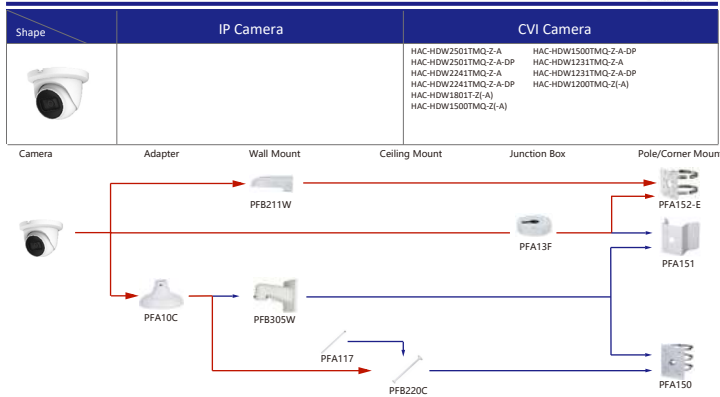

Shape	IP Camera	CVI Camera
	IPC-T1820/40 IPC-T1820-L	HAC-HDW1800TL-A HAC-HDW1801TL(A)-A HAC-HDW1200TL-A

Selection of IP&CVI Eyeball Camera

Shape	IP Camera	CVI Camera
	IPC-HDW5242T-ZE-MF IPC-HDW5241T-ZE IPC-HDW5442T-ZE IPC-HDW5541T-ZE IPC-HDW5842T-ZE-S2 IPC-HDW1230T-ZS-S5 IPC-HDW5541H-ASE-PV IPC-HDW5241H-ASE-PV IPC-HDW5541H-AS-PV IPC-HDW5241H-AS-PV IPC-HDW5497M-SE-LED IPC-HDW5842TM-SE-S2	HAC-HDW2802T-Z-A HAC-HDW2802T-Z-A-DP HAC-HDW2501T-Z-A HAC-HDW2501T-Z-A-DP HAC-HDW2402T-Z-A HAC-HDW2402T-Z-A-DP HAC-HDW2241T-Z-A HAC-HDW2241T-Z-A-DP HAC-HDW1509T-Z-A-LED-DP HAC-HDW1509T-Z-A-LED HAC-HDW1500T-Z-A-DP HAC-HDW1239T-Z-A-LED-DP HAC-HDW1239T-Z-A-LED HAC-HDW1231T-Z-A-DP HAC-HDW1231T-Z-A HAC-HDW1200T-Z(A)-A HAC-ME1809H-A-PV-POC HAC-ME1809H-A-PV HAC-ME1509H-A-PV HAC-ME1239H-A-PV HAC-T3A51-Z HAC-T3A21-Z HAC-T3A21-VF

Selection of IP&CVI Eyeball Camera

Shape	IP Camera	CVI Camera
		HAC-HDW1200M HAC-HDW1800M HAC-HDW1801M HAC-T2A51 HAC-T2A21 HAC-HDW1509TLM-A-LED HAC-HDW2501TLM-A HAC-HDW2249TLM-A-LED HAC-HDW2241TLM(A)-A HAC-HDW1809TLM(A)-A HAC-HDW1801TLM(A)-A HAC-HDW1801TLM(A)-A HAC-HDW1200TLM(A)-A HAC-HDW1801TLM-A HAC-HDW1801TLM-A HAC-HDW1500TLM-A

Shape	IP Camera	CVI Camera
	IPC-HDW2231T-AS-S2 IPC-HDW2230T-AS-S2 IPC-HDW2431T-AS-S2	

Selection of IP&CVI Eyeball Camera

Shape	IP Camera	CVI Camera
	IPC-HDW1230S-SS	HAC-T1A21/S1 HAC-HDW1200R

Shape	IP Camera	CVI Camera
	HAC-HDW2501TLMQ(A)-A HAC-HDW1500TLMQ(A)-A HAC-HDW1231TLMQ(A)-A HAC-HDW1200TLMQ(A)-A	HAC-HDW2501TQ(A)-A HAC-HDW1500TQ(A)-A HAC-HDW1231TQ(A)-A HAC-HDW1200TQ(A)-A HAC-ME1239TQ(A)-PV HAC-ME1800EQ-L HAC-ME1500EQ-L HAC-ME1200EQ-L HAC-ME1200EQ-L

Selection of PTZ Camera

Selection of PTZ Bullet Camera

Selection of PTZ Camera

Selection of PTZ Camera

Selection of PTZ Camera

Shape	IP PTZ Camera	CVI PTZ Camera
	SDT7C424-4F-2B2I-APV-0400	

Shape	IP PTZ Camera	CVI PTZ Camera
	SDTSK425-424-QA-2812 SDTSK425-424-QA-0832 SDTSK425-4F-QA-0600 SDTSK225-4F-QA-0600	SDBC440FD-HNF SDBC260PA1-HNF SDBC448PA1-HNF SDBC848PA1-HNF