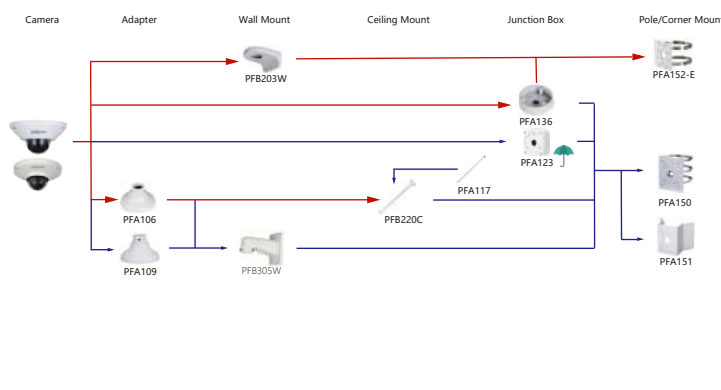

Shape	IP Camera	CVI Camera
	DH-IPC-HFW5842DK1P-Z-5G	

Selection of IP&CVI Dome Camera

Shape	IP Camera	CVI Camera
	IPC-HDBW5442E-ZE IPC-HDBW5442E-ZHE IPC-HDBW5241E-ZHE IPC-HDBW5241E-ZE IPC-HDBW5241E-ZSE IPC-HDBW5442E-ZE-OPAT IPC-HDBW5441E-ZE-OPAT IPC-HDBW5831E-ZSE IPC-HDBW5831E-ZE IPC-HDBW5231E-ZE-HDMI IPC-HDBW5842E-ZE-S2 IPC-HDBW5842E-Z4E-S2 IPC-HDBW5541E-ZE IPC-HDBW5541E-ZSE IPC-HDBW5442E-Z4E	HAC-HDBW7442H-Z-S2 IPC-HDBW742H-Z4-S2 IPC-HDBW7842H-Z-S2 IPC-HDBW7842H-Z4-S2 IPC-HDBW7242H-Z2 IPC-HDBW5842H-Z4HE-S2 IPC-HDBW5842H-ZHE-S2 IPC-HDBW5442H-Z4E IPC-HDBW5442H-ZHE IPC-HDBW5242H-ZE-MF IPC-HDBW5242H-ZE-MF IPC-HDBW5242H-ZE-MF IPC-HDBW841H-Z4-LB IPC-HDBW841H-Z-LB IPC-HDBW841H-Z-LB

Selection of IP&CVI Dome Camera

Shape	IP Camera	CVI Camera
	IPC-EBW 81242-AS-S2 IPC-EBW81242-AS-IPC-S2 IPC-EBW842-AS IPC-EBW842-AS-IPC IPC-EBW81230 IPC-EBW8630	HAC-EBW3802

Shape	IP Camera	CVI Camera
	IPC-EB5541-AS IPC-EB5541-M12-SA IPC-EB5541-M-AS	HAC-EB2401