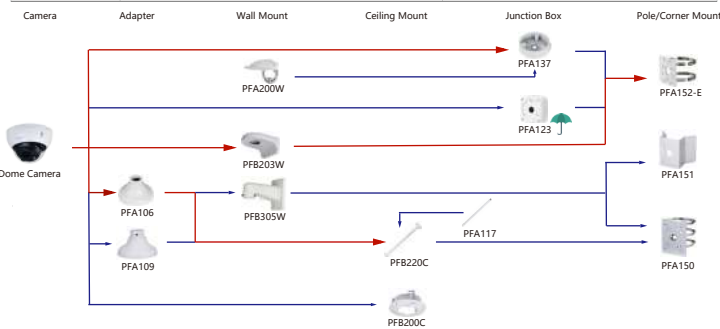

Shape	IP Camera	CVI Camera
	IPC-HDBW2041F-AS-S2 IPC-HDBW3441F-AS-S2 IPC-HDBW3241F-AS-S2	

Shape	IP Camera	CVI Camera
	IPC-HDBW5441F-AS-E2	HAC-D3A21-VF HAC-D3A21/91-Z

Selection of IP&CVI Dome Camera

Shape	IP Camera	CVI Camera	
	IPC-HDBW3441E-AS-S2 IPC-HDBW3441E-S-S2 IPC-HDBW349E-AS-NI IPC-HDBW2831E-S-S2 IPC-HDBW5331E-S-S2 IPC-HDBW2431E-S-S2 IPC-HDBW12331E-S2 IPC-HDBW2231E-S-S2 IPC-HDBW2236E-S-S2	IPC-HDBW3841E-S IPC-HDBW3841E-AS IPC-HDBW3541E-AS IPC-HDBW3241E-S IPC-HDBW3241E-AS IPC-HDBW1230E-S5 IPC-HDBW1231E-S4 IPC-HDBW1530E-S6 IPC-HDBW1830E-S6	IPC-HDBW1230DE-SW IPC-HDBW1430DE-SW IPC-HDBW3841E-S-S2 IPC-HDBW3841E-AS-S2 IPC-HDBW541E-S-S2 IPC-HDBW3541E-AS-S2 IPC-HDBW3441E-S-S2 IPC-HDBW3441E-AS-S2 IPC-HDBW1231E-A IPC-HDBW1231E-A IPC-HDBW1801E-A

Shape	IP Camera	CVI Camera
	IPC-HDBW3241E-AS-S2 IPC-HDBW3241E-S-S2 IPC-HDBW3441E-AS-S2 IPC-HDBW3441E-AS IPC-HDBW3541E-AS-S2 IPC-HDBW3541E-AS	HAC-HDBW2241E-A HAC-HDBW1231E-A HAC-HDBW1801E-A

Shape	IP Camera	CVI Camera
R Dome Camera	IPC-HDBW3841R-2AS IPC-HDBW3841R-2S IPC-HDBW3541R-2AS IPC-HDBW3441R-2S IPC-HDBW3441R-2AS IPC-HDBW541R-ASE-OPAT IPC-HDBW5442R-ASE-OPAT IPC-HDBW5311R-2E IPC-HDBW3241R-2AS IPC-HDBW1230R-2S-55 IPC-HDBW1431R-2S-54	HAC-HDBW2802R-2 HAC-HDBW2802R-2-CP HAC-HDBW2501R-2 HAC-HDBW2501R-2-DP HAC-HDBW2402R HAC-HDBW2402R-2 HAC-HDBW2402R-2-DP HAC-HDBW1501R-2 HAC-HDBW1500R-2 HAC-HDBW1500R-2-DP HAC-HDBW1200R-2 HAC-HDBW1200R