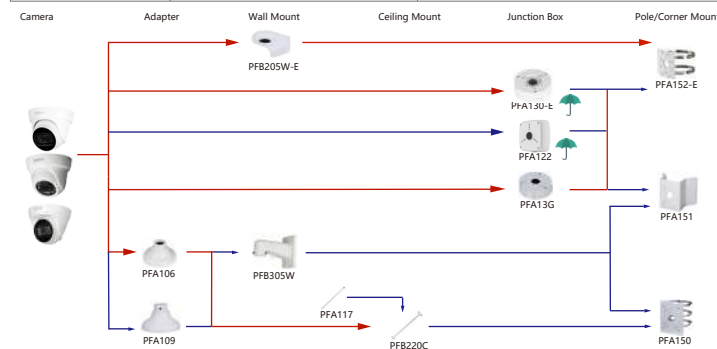

Shape	IP Camera	CVI Camera
	IPC-EW5541-AS	HAC-CW2501

Shape	IP Camera	CVI Camera
	IPC-HDPW5242G-2E-MF IPC-HDPW5241G-2E IPC-HDPW5442G-2E	

Shape	IP Camera	CVI Camera
	IPC-P08W5831/82041-8360	

Shape	IP Camera	CVI Camera
		HAC-D1A51/21

Shape	IP Camera	CVI Camera
	PSDW5631S-8360	

Shape	Special Camera	Shape	Special Camera
	PSDW82442M-A270-D440 PSDW81842M-A360-D237 PSDW8842M-A180-D237		PSDW81842S-A360-D425 PSDW81842S-A360-D425 PSDW8842S-A180-D425 PSDW8842S-A180-D425
	IPC-HDW8441X-3D IPC-HDW8341X-BV-3D		IPC-P08W8840-A180

Selection of IP&CVI Eyeball Camera

Shape	IP Camera	CVI Camera
	IPC-HDW3841EM-S-S2 IPC-HDW3841EM-A-S IPC-HDW3541EM-S-S2 IPC-HDW3441EM-S-S2 IPC-HDW3231EM-S-S2 IPC-HDW5241TM-ASE IPC-HDW5442TM-ASE IPC-HDW5541TM-ASE	HAC-HDW1801EM(A)-A HAC-HDW12003M(A)-A HAC-HDW2802T-A HAC-HDW2402T-A HAC-HDW2509T-A-LED HAC-HDW2249T-A-LED HAC-HDW1809T-A-LED HAC-HDW1509T-IL-A HAC-HDW1509T-A-LED-POC

Shape	IP Camera	CVI Camera
	IPC-T1820/40 IPC-T1820-L	HAC-HDW1800TL-A HAC-HDW1801TL(A)-A HAC-HDW1200TL-A

Selection of IP&CVI Eyeball Camera

Shape	IP Camera	CVI Camera
	IPC-HDW5242T-ZE-MF IPC-HDW5241T-ZE IPC-HDW5442T-ZE IPC-HDW5541T-ZE IPC-HDW5842T-ZE-S2 IPC-HDW1230T-ZS-S5 IPC-HDW5541H-ASE-PV IPC-HDW5241H-ASE-PV IPC-HDW5541H-AS-PV IPC-HDW5241H-AS-PV IPC-HDW5497M-SE-LED IPC-HDW5842TM-SE-S2	HAC-HDW2802T-Z-A HAC-HDW2802T-Z-A-DP HAC-HDW2501T-Z-A HAC-HDW2501T-Z-A-DP HAC-HDW2402T-Z-A HAC-HDW2402T-Z-A-DP HAC-HDW2241T-Z-A HAC-HDW2241T-Z-A-DP HAC-HDW1509T-Z-A-LED-DP HAC-HDW1509T-Z-A-LED HAC-HDW1500T-Z-A-DP HAC-HDW1239T-Z-A-LED-DP HAC-HDW1239T-Z-A-LED HAC-HDW1231T-Z-A-DP HAC-HDW1231T-Z-A HAC-HDW1200T-Z(A)-A HAC-ME1809H-A-PV-POC HAC-ME1809H-A-PV HAC-ME1509H-A-PV HAC-ME1239H-A-PV HAC-T3A51-Z HAC-T3A21-Z HAC-T3A21-VF