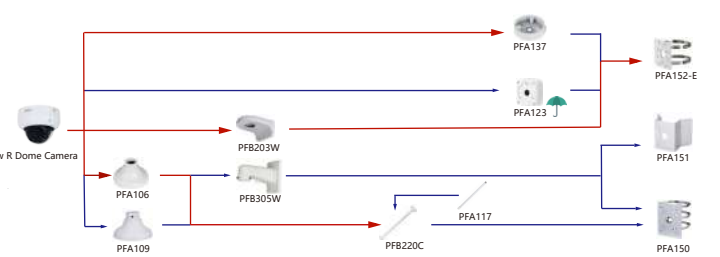

Shape	IP Camera	CVI Camera
New R Dome Camera	IPC-HDBW3441R-AS-P IPC-HDBW3541R-2S-52 IPC-HDBW3541R-2AS-52 IPC-HDBW3441R-2S-52 IPC-HDBW3441R-2AS-52 IPC-HDBW3841R-2S-52 IPC-HDBW3841R-2AS-52 IPC-HDBW3441R-2S-52 IPC-HDBW3241R-2AS-52 IPC-HDBW5498R-ASE-LED IPC-HDBW5842R-ASE-52