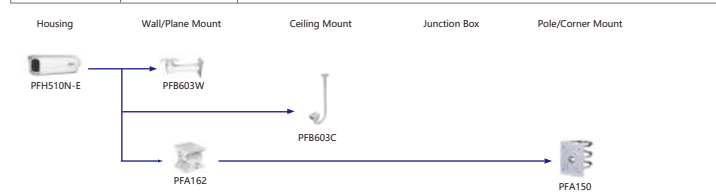

Selection of Box Camera

Selection of Lens(510N-E Series)

Shape	Box Camera	Lens		
	IPC-HF5241E-E	PLZ21CO-P PLZ21CO-D PLZ20CO-P	PLZ20CO-D PFL50-L12M-AIR PFL35-L12M-AIR	PFL010542-A12PE PFL0550-E6D PFL2712-E6D
	IPC-HF5242E-E-MF	PLZ21CO-P PLZ21CO-D PLZ20CO-P	PLZ20CO-D PFL50-L12M-AIR PFL35-L12M-AIR	PFL010542-A12PE
	IPC-HF5442E-E	PLZ21CO-P PLZ21CO-D PLZ20CO-P	PLZ20CO-D PFL50-L12M-AIR PFL35-L12M-AIR	PFL010542-A12PE
	IPC-HF5842F-ZE-S2	PLZ21CO-P PLZ21CO-D PLZ20CO-P	PLZ20CO-D	
	IPC-HF7442F-Z-S2	PLZ21CO-P PLZ21CO-D PLZ20CO-P	PLZ20CO-D	
	IPC-HF7842F-Z-S2	PLZ21CO-P PLZ21CO-D PLZ20CO-P	PLZ20CO-D	
	IPC-HF71242F	PLZ21CO-P PLZ21CO-D PLZ20CO-P	PLZ20CO-D