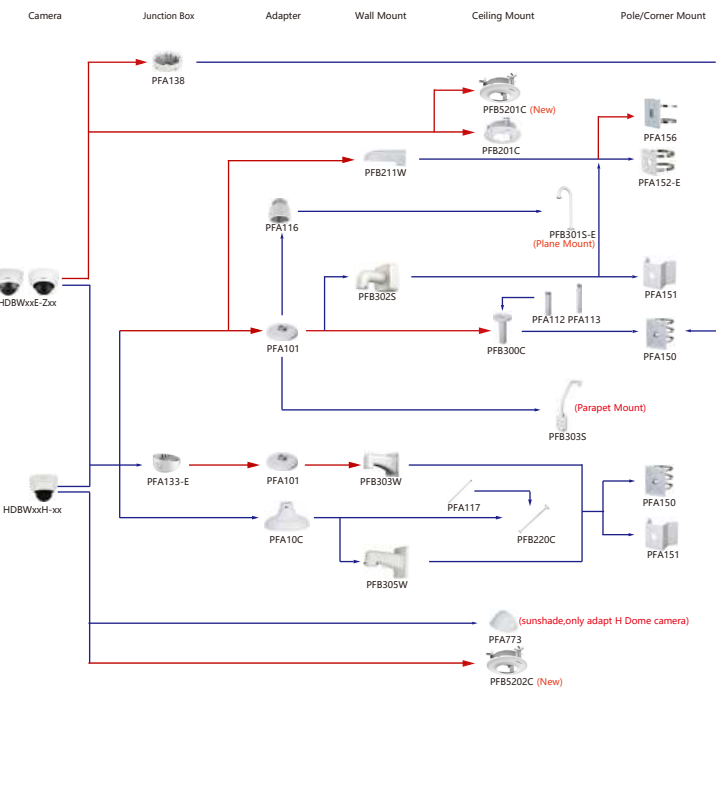

Shape	IP Camera	CVI Camera
		HAC-PFW3601-A180-AC24 HAC-PFW3601-A180

Shape	IP Camera	CVI Camera
	IPC-HFW5442E-Z4E IPC-HFW5442E-Z4E IPC-HFW5442E-Z4E IPC-HFW5442E-ZE-MF IPC-HFW5241E-ZE IPC-HFW5241E-ZE IPC-HFW5241E-Z12E	HAC-HFW3802E-Z-VP HAC-HFW3802E-ZH-VP HAC-HFW3231E-Z-DP-VP

Shape	IP Camera	CVI Camera
	DH-IPC-HFW5842DK1P-Z-5G	

Selection of IP&CVI Dome Camera

Shape	IP Camera	CVI Camera
	IPC-HDBW5442E-ZE IPC-HDBW5442E-ZHE IPC-HDBW5241E-ZHE IPC-HDBW5241E-ZE IPC-HDBW5241E-ZSE IPC-HDBW5442E-ZE-OPAT IPC-HDBW5441E-ZE-OPAT IPC-HDBW5831E-ZSE IPC-HDBW5831E-ZE IPC-HDBW5231E-ZE-HDMI IPC-HDBW5842E-ZE-S2 IPC-HDBW5842E-Z4E-S2 IPC-HDBW5541E-ZE IPC-HDBW5541E-ZSE IPC-HDBW5442E-Z4E	HAC-HDBW7442H-Z-S2 IPC-HDBW742H-Z4-S2 IPC-HDBW7842H-Z-S2 IPC-HDBW7842H-Z4-S2 IPC-HDBW7242H-Z2 IPC-HDBW5842H-Z4HE-S2 IPC-HDBW5842H-ZHE-S2 IPC-HDBW5442H-Z4E IPC-HDBW5442H-ZHE IPC-HDBW5242H-ZE-MF IPC-HDBW5242H-ZE-MF IPC-HDBW5242H-ZE-MF IPC-HDBW841H-Z4-LB IPC-HDBW841H-Z-LB IPC-HDBW841H-Z-LB