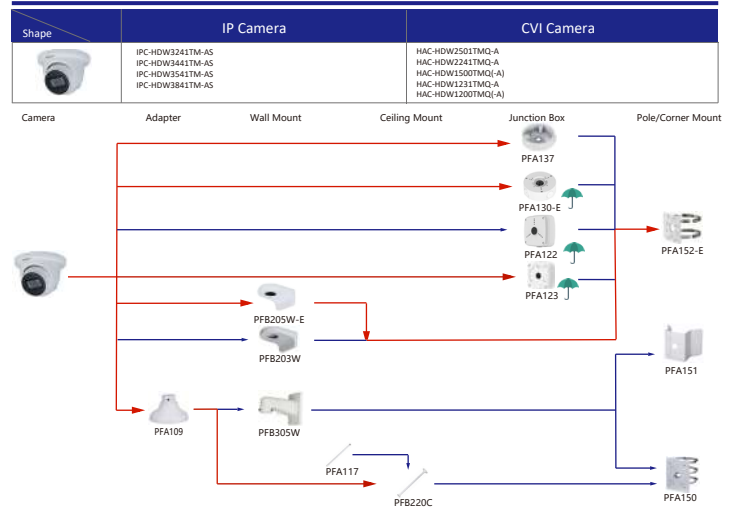

Shape	IP Camera	CVI Camera
	IPC-T1820/40 IPC-T1820-L	HAC-HDW1800TL-A HAC-HDW1801TL(A)-A HAC-HDW1200TL-A

Selection of IP&CVI Eyeball Camera

Shape	IP Camera	CVI Camera
	IPC-HDW5242T-ZE-MF IPC-HDW5241T-ZE IPC-HDW5442T-ZE IPC-HDW5541T-ZE IPC-HDW5842T-ZE-S2 IPC-HDW1230T-ZS-S5 IPC-HDW5541H-ASE-PV IPC-HDW5241H-ASE-PV IPC-HDW5541H-AS-PV IPC-HDW5241H-AS-PV IPC-HDW5497M-SE-LED IPC-HDW5842TM-SE-S2	HAC-HDW2802T-Z-A HAC-HDW2802T-Z-A-DP HAC-HDW2501T-Z-A HAC-HDW2501T-Z-A-DP HAC-HDW2402T-Z-A HAC-HDW2402T-Z-A-DP HAC-HDW2241T-Z-A HAC-HDW2241T-Z-A-DP HAC-HDW1509T-Z-A-LED-DP HAC-HDW1509T-Z-A-LED HAC-HDW1500T-Z-A-DP HAC-HDW1239T-Z-A-LED-DP HAC-HDW1239T-Z-A-LED HAC-HDW1231T-Z-A-DP HAC-HDW1231T-Z-A HAC-HDW1200T-Z(A)-A HAC-ME1809H-A-PV-POC HAC-ME1809H-A-PV HAC-ME1509H-A-PV HAC-ME1239H-A-PV HAC-T3A51-Z HAC-T3A21-Z HAC-T3A21-VF

Selection of IP&CVI Eyeball Camera

Shape	IP Camera	CVI Camera
		HAC-HDW1200M HAC-HDW1800M HAC-HDW1801M HAC-T2A51 HAC-T2A21 HAC-HDW1509TLM-A-LED HAC-HDW2501TLM-A HAC-HDW2249TLM-A-LED HAC-HDW2241TLM(A)-A HAC-HDW1809TLM(A)-A HAC-HDW1801TLM(A)-A HAC-HDW1801TLM(A)-A HAC-HDW1200TLM(A)-A HAC-HDW1801TLM-A HAC-HDW1801TLM-A HAC-HDW1500TLM-A

Shape	IP Camera	CVI Camera
	IPC-HDW2231T-AS-S2 IPC-HDW2230T-AS-S2 IPC-HDW2431T-AS-S2	

Selection of IP&CVI Eyeball Camera

Shape	IP Camera	CVI Camera
	IPC-HDW1230S-SS	HAC-T1A21/S1 HAC-HDW1200R

Shape	IP Camera	CVI Camera
	HAC-HDW2501TLMQ(A)-A HAC-HDW1500TLMQ(A)-A HAC-HDW1231TLMQ(A)-A HAC-HDW1200TLMQ(A)-A	HAC-HDW2501TQ(A)-A HAC-HDW1500TQ(A)-A HAC-HDW1231TQ(A)-A HAC-HDW1200TQ(A)-A HAC-ME1239TQ(A)-PV HAC-ME1800EQ-L HAC-ME1500EQ-L HAC-ME1200EQ-L HAC-ME1200EQ-L

Selection of PTZ Camera

Selection of PTZ Bullet Camera

Selection of PTZ Camera

Selection of PTZ Camera

Selection of PTZ Camera

Shape	IP PTZ Camera	CVI PTZ Camera
	SDT7C424-4F-2B2I-APV-0400	

Shape	IP PTZ Camera	CVI PTZ Camera
	SDTSK425-424-QA-2812 SDTSK425-424-QA-0832 SDTSK425-4F-QA-0600 SDTSK225-4F-QA-0600	SDBC440FD-HNF SDBC260PA1-HNF SDBC448PA1-HNF SDBC848PA1-HNF