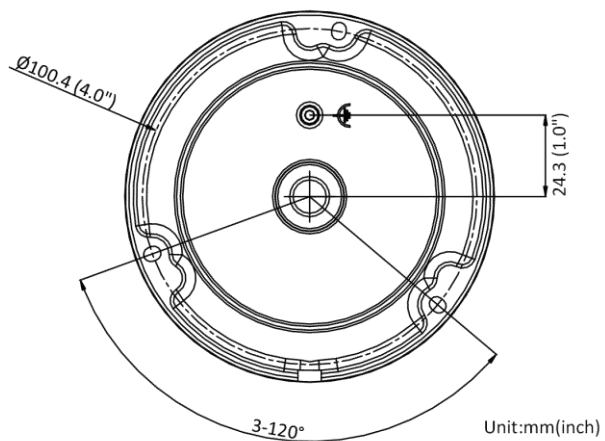

▪ **Dimension**

Unit:mm(inch)