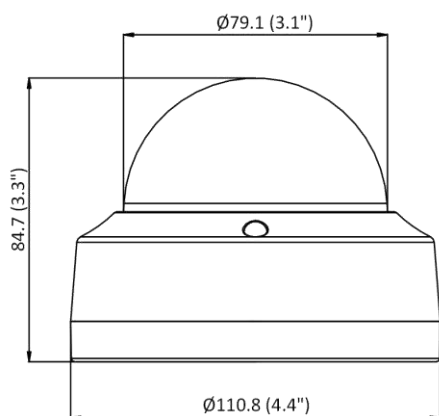

▪ **Dimension**

Unit:mm(inch)