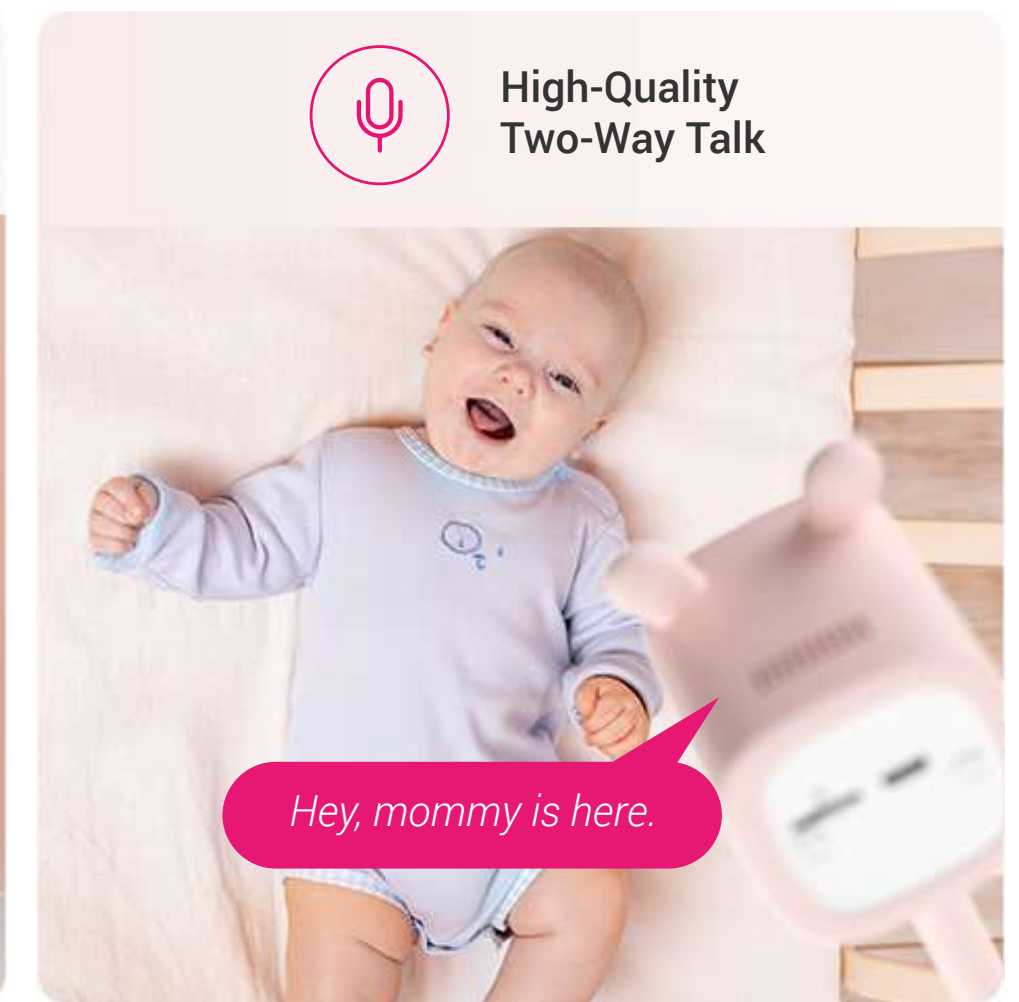

On family trips

When you need to spend some quality time in a vacation house or to stay over at the grandparents', the Baby Monitor 1 can easily go with you.

It gently guards every sweet dream

We know parents all have bedtime battles. That's why the Baby Monitor 1 was designed with great detail to protect those precious sleeping hours.

Zero visible infrared lights

The Baby Monitor 1 blends into the serene darkness, offering crystal clear night vision without upsetting baby's sleep with any red or flashing lights.

All-night battery¹

Though it's one of the smallest battery cameras in the market, the Baby Monitor 1 optimizes response time to detect your baby's activities and alert you – even while ensuring all-night operation.

Talk and comfort in an easier way

If you can't reach the baby right away, the Baby Monitor 1 can be helpful. Upon detection of a crying sound, the monitor can auto-play soothing music to help calm them down. Also, parents can talk to their baby through the camera just as if they were by the baby's side.

See and interact via bigger screens

With the EZVIZ App, you can see every detail in Full HD 1080p quality. What's better, for parents who want to multi-task while babysitting, they can initiate the live feed simply by saying "Hey Google" or "Alexa."