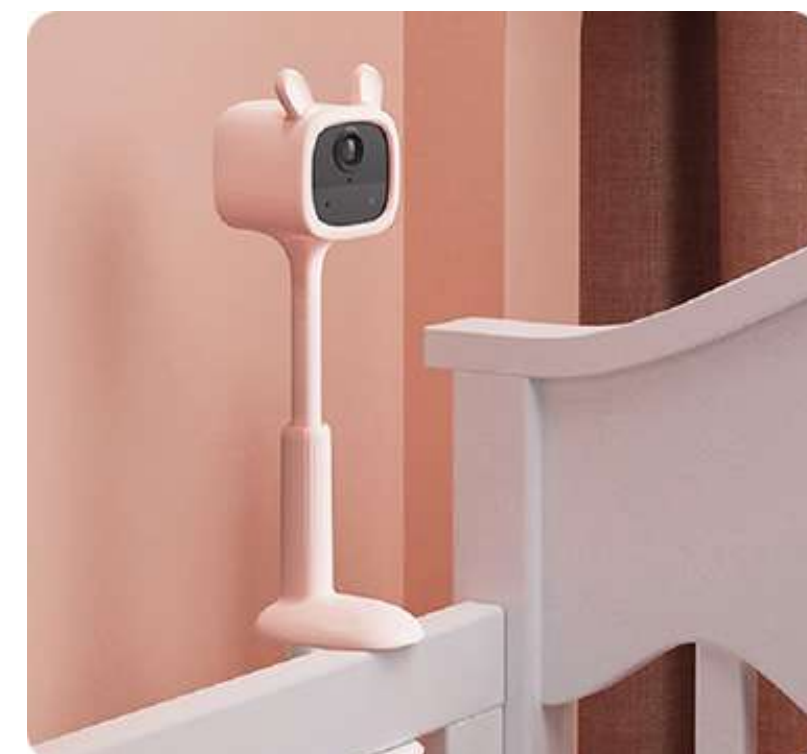

The baby monitor designed with love, for love

We understand how new parents want the best for their babies, so we do our best to provide the best. The Baby Monitor 1 has undergone countless designs and redesigns, as well as rigid lab testing before we finalize every little detail.

Two cute options for any room

This cute and petite accessory harmonizes with any baby's sleeping area. Choose between the two color versions, or just get both for different rooms!

Made with baby-safe materials

With non-toxic silicone with no sharp edges on the camera body, the Baby Monitor 1 is safe to use anywhere with little ones.

Zero wire, zero worry

With a 100% wire-free setup, the Baby Monitor 1 keeps curious tiny hands or walking toddlers away from dangerous cords.

You can easily clip the camera to the crib and adjust its bracket to find the best viewing angle to cover the crib.

Near the play area

When your baby is having some fun, you can put the camera on any table, and the Baby Monitor 1 will watch over the whole large area with its wide-angle lens.