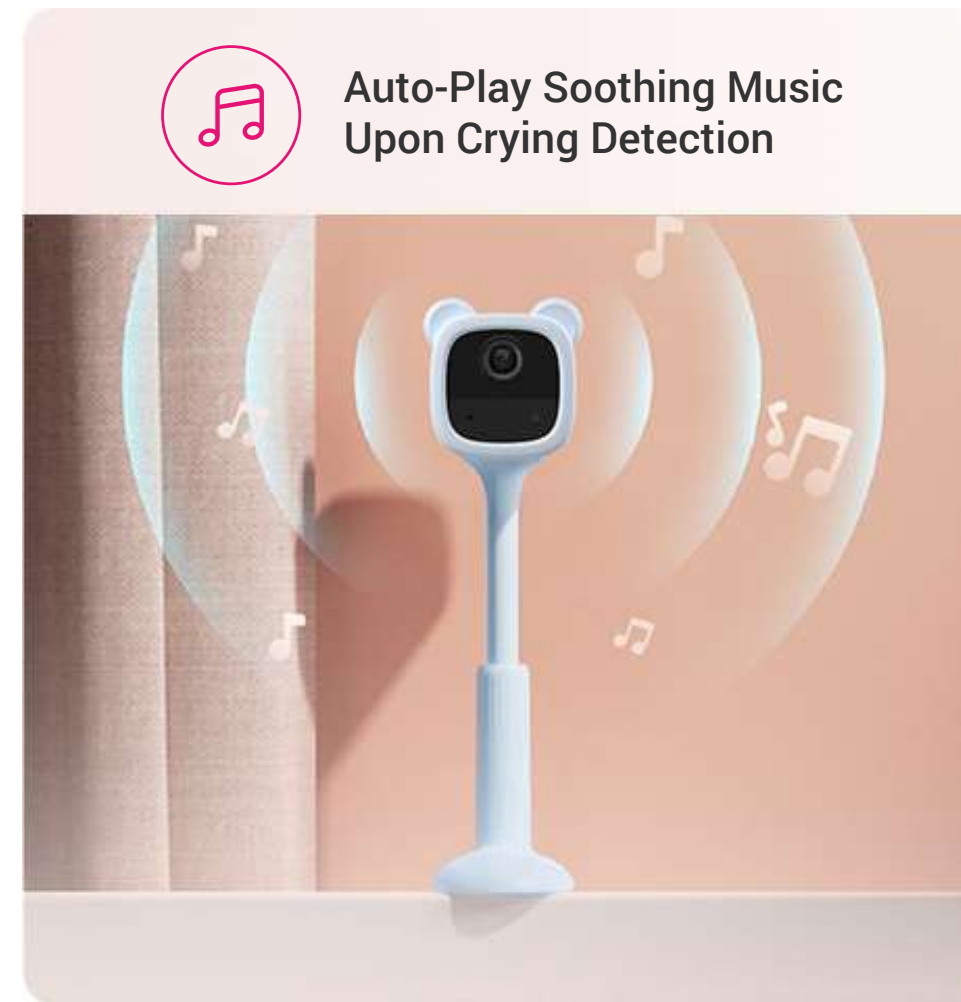

You can easily clip the camera to the crib and adjust its bracket to find the best viewing angle to cover the crib.

Near the play area

When your baby is having some fun, you can put the camera on any table, and the Baby Monitor 1 will watch over the whole large area with its wide-angle lens.

On family trips

When you need to spend some quality time in a vacation house or to stay over at the grandparents', the Baby Monitor 1 can easily go with you.

It gently guards every sweet dream

We know parents all have bedtime battles. That's why the Baby Monitor 1 was designed with great detail to protect those precious sleeping hours.

Zero visible infrared lights

The Baby Monitor 1 blends into the serene darkness, offering crystal clear night vision without upsetting baby's sleep with any red or flashing lights.

All-night battery¹

Though it's one of the smallest battery cameras in the market, the Baby Monitor 1 optimizes response time to detect your baby's activities and alert you – even while ensuring all-night operation.

Talk and comfort in an easier way

If you can't reach the baby right away, the Baby Monitor 1 can be helpful. Upon detection of a crying sound, the monitor can auto-play soothing music to help calm them down. Also, parents can talk to their baby through the camera just as if they were by the baby's side.