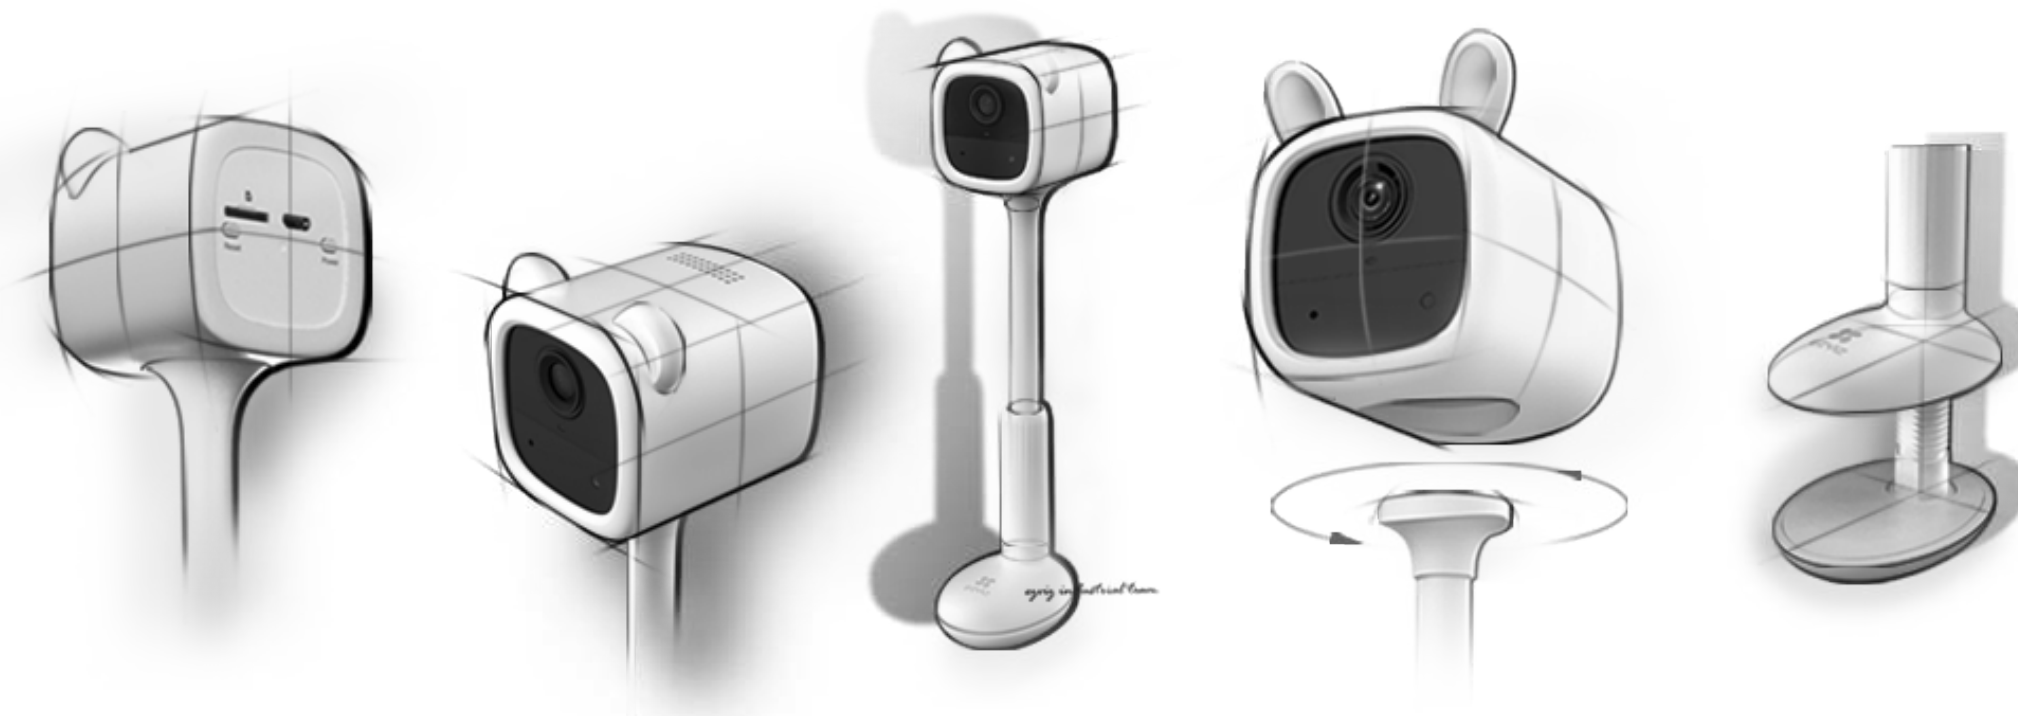

EZVIZ BM1

Battery-Powered Baby Monitor

Love made visible
Care made smart

Wherever you are, you can keep your eyes on your little one with EZVIZ's first Baby Monitor. This latest innovation from EZVIZ transforms advanced camera and AI technology into a visually pleasant, user-friendly and baby-safe helper that simplifies daily parenting tasks. Enjoy immediate notifications when your baby needs you or an important moment takes place. Let EZVIZ help make it a little easier to care for your new bundle of joy at any moment, day or night.

The baby monitor designed with love, for love

We understand how new parents want the best for their babies, so we do our best to provide the best. The Baby Monitor 1 has undergone countless designs and redesigns, as well as rigid lab testing before we finalize every little detail.

With non-toxic silicone with no sharp edges on the camera body, the Baby Monitor 1 is safe to use anywhere with little ones.

Zero wire, zero worry

With a 100% wire-free setup, the Baby Monitor 1 keeps curious tiny hands or walking toddlers away from dangerous cords.

You can easily clip the camera to the crib and adjust its bracket to find the best viewing angle to cover the crib.

Near the play area

When your baby is having some fun, you can put the camera on any table, and the Baby Monitor 1 will watch over the whole large area with its wide-angle lens.