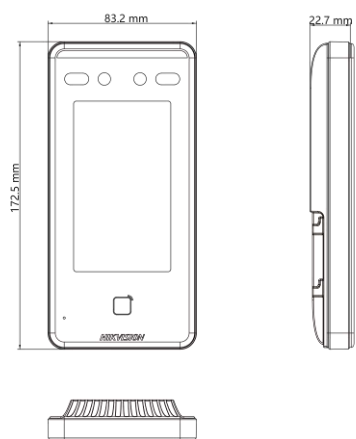

▪ **Available Model**

DS-K1T341CM

▪ **Dimension**