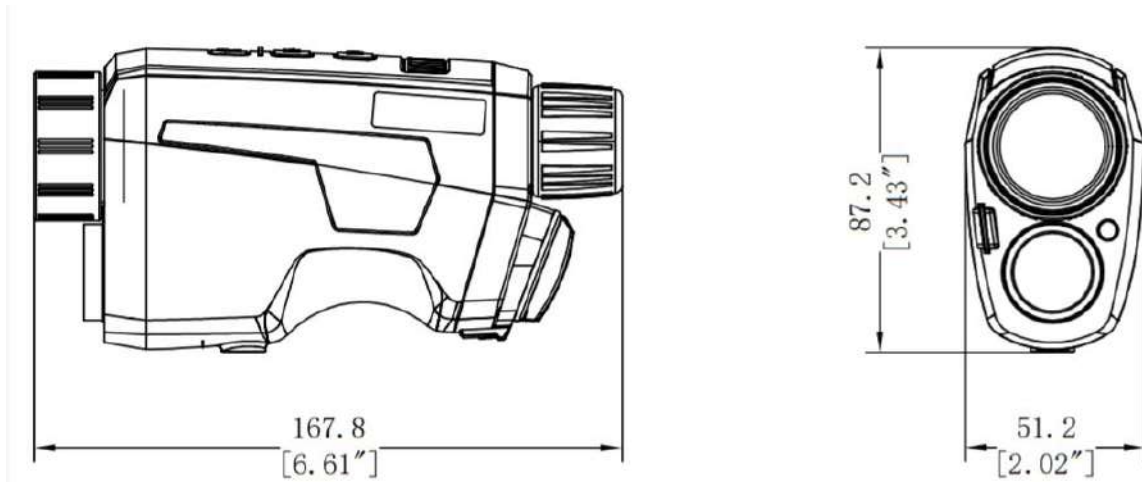

▪ Specification

Thermal Module	
Image Sensor	VOx Uncooled Focal Plane Arrays
Max. Resolution	640 × 512
Frame Rate	50 Hz
Pixel Interval	12 μm
Response Waveband	8 μm to 14 μm
NETD	<35 mK (@25°C, F# = 1.0)
Lens (Focal Length)	35 mm
Detection Range	1800 m
Focus Mode	Manual
Field of View	10.97° × 8.82° (H × V)
Min. Focusing Distance	3 m
Aperture	F1.0
Magnification	2.0
Digital Zoom	1 ×, 2 ×, 4 ×, 8 ×
Optical Module	
Image Sensor	1/2" Progressive Scan CMOS
Focal Length	22 mm
Wavelength	400 nm to 1000 nm
Max. Resolution	1920 × 1080
Min. Illumination	0.001 Lux @ F1.0
Image Display	
Frame Frequency	50 Hz
Display	0.39 inch, OLED, 1024 × 768
Image Mode	White Hot, Black Hot, Red Hot, Fusion, Visible, Image Fusion
FFC (Flat Field Correction) Mode	Auto, Manual, External Correction
Smart Function	
Hot Spot	Yes
Hot Track	Yes
Standby Mode	Yes
System	
Record Video	Yes
Capture Snapshot	Yes
Built-in Memory	16 GB
Power Supply	
Power	Removable Battery
Battery Type	One 18650 battery
Battery Operating Time	4.5 hours
General	
Protection Level	IP67
Dimension	87.2 mm × 51.2 mm × 167.8 mm (3.43 inch × 2.02 inch × 6.61 inch)
Weight	480 g
Working Temperature	-30 to 55°C
Eye-Relief	19.5 mm

- **Available Model**

- GQ35

- **Dimension**

Unit: mm [inch]

COMPLIANCE NOTICE: The thermal series products might be subject to export controls in various countries or regions, including without limitation, the United States, European Union, United Kingdom and/or other member countries of the Wassenaar Arrangement. Please consult your professional legal or compliance expert or local government authorities for any necessary export license requirements if you intend to transfer, export, re-export the thermal series products between different countries.