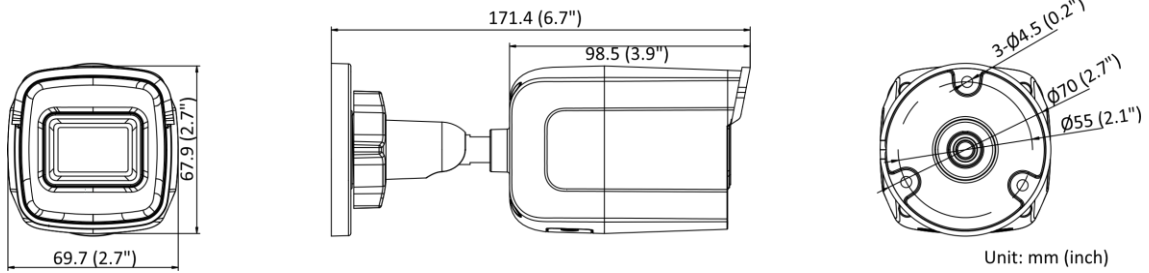

Environment	CE-RoHS (2011/65/EU); WEEE (2012/19/EU); Reach (Regulation (EC) No 1907/2006)
Protection	IP67 (IEC 60529-2013)

▪ **Available Model**

DS-2CD2021G1-I (2.8/4/6 mm)

▪ **Dimension**