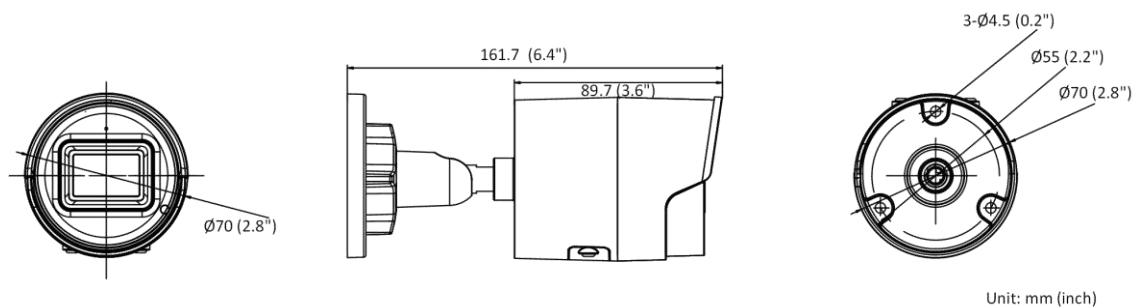

General Function	Anti-flicker, heartbeat, password reset via e-mail, pixel counter
Storage Conditions	-30 °C to 60 °C (-22 °F to 140 °F). Humidity 95% or less (non-condensing)
Startup and Operating Conditions	-30 °C to 60 °C (-22 °F to 140 °F). Humidity 95% or less (non-condensing)
Power Supply	12 VDC ± 25%, reverse polarity protection PoE: (802.3af, 36 V to 57 V), Class 3
Power Consumption and Current	12 VDC, 0.5 A, max. 6 W PoE (802.3af, 36 V to 57 V), 0.2 A to 0.13 A, max. 7 W
Power Interface	Ø5.5 mm coaxial power plug
Camera Dimension	Ø70 × 161.7 mm (Ø2.76" × 6.37")
Package Dimension	216 × 121 × 118 mm (8.6" × 4.8" × 4.7")
Camera Weight	Approx. 490 g (1.1 lb.)
With Package Weight	Approx. 724 g (1.6 lb.)
Approval	
EMC	FCC (47 CFR Part 15, Subpart B); CE-EMC (EN 55032: 2015, EN 61000-3-2: 2014, EN 61000-3-3: 2013, EN 50130-4: 2011 +A1: 2014); RCM (AS/NZS CISPR 32: 2015); IC (ICES-003: Issue 6, 2016); KC (KN 32: 2015, KN 35: 2015)
Safety	UL (UL 60950-1); CB (IEC 60950-1:2005 + Am 1:2009 + Am 2:2013); CE-LVD (EN 60950-1:2005 + Am 1:2009 + Am 2:2013); BIS (IS 13252(Part 1):2010+A1:2013+A2:2015)
Environment	CE-RoHS (2011/65/EU); WEEE (2012/19/EU); Reach (Regulation (EC) No 1907/2006)
Protection	IP67 (IEC 60529-2013)

▪ Available Model

DS-2CD2043G2-I (2.8/4/6 mm)

DS-2CD2043G2-IU (2.8/4/6 mm)

▪ Dimension

▪ **Accessory**

▪ **Optional**

DS-1280ZJ-XS

Junction Box