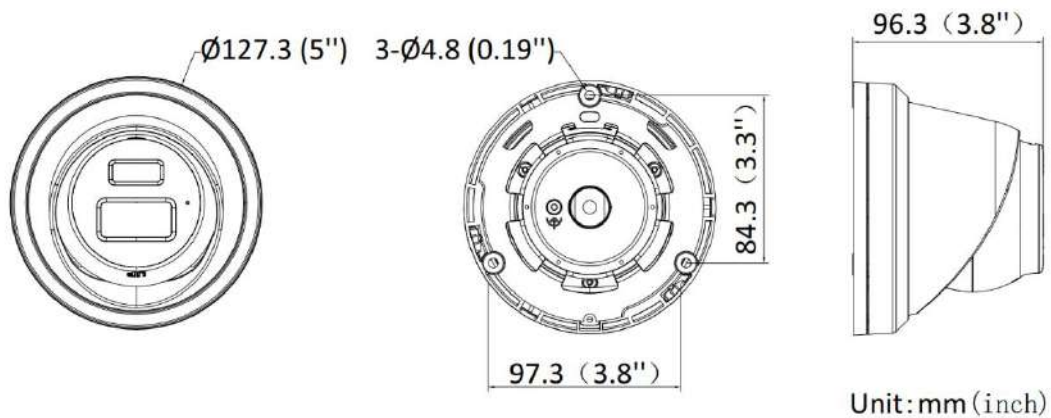

Level	Description
Top-level protection	Hikvision products at this level are equipped for use in areas where professional anti-corrosion protection is a must. Typical application scenarios include coastlines, docks, chemical plants, and more.
Moderate protection	Hikvision products at this level are equipped for use in areas with moderate anti-corrosion demands. Typical application scenarios include coastal areas about 2 kilometers (1.24 miles) away from coastlines, as well as areas affected by acid rain.
No specific protection	Hikvision products at this level are equipped for use in areas where no specific anti-corrosion protection is needed.

▪ **Dimension**

▪ **Accessory**

▪ **Optional**

DS-1273ZJ-130-TRL Wall Mount	DS-1271ZJ-130-TRL(Black) Pendant Mount	DS-1271ZJ-130-TRL Pendant Mount	DS-1273ZJ-130-TRL(Black) Wall Mount