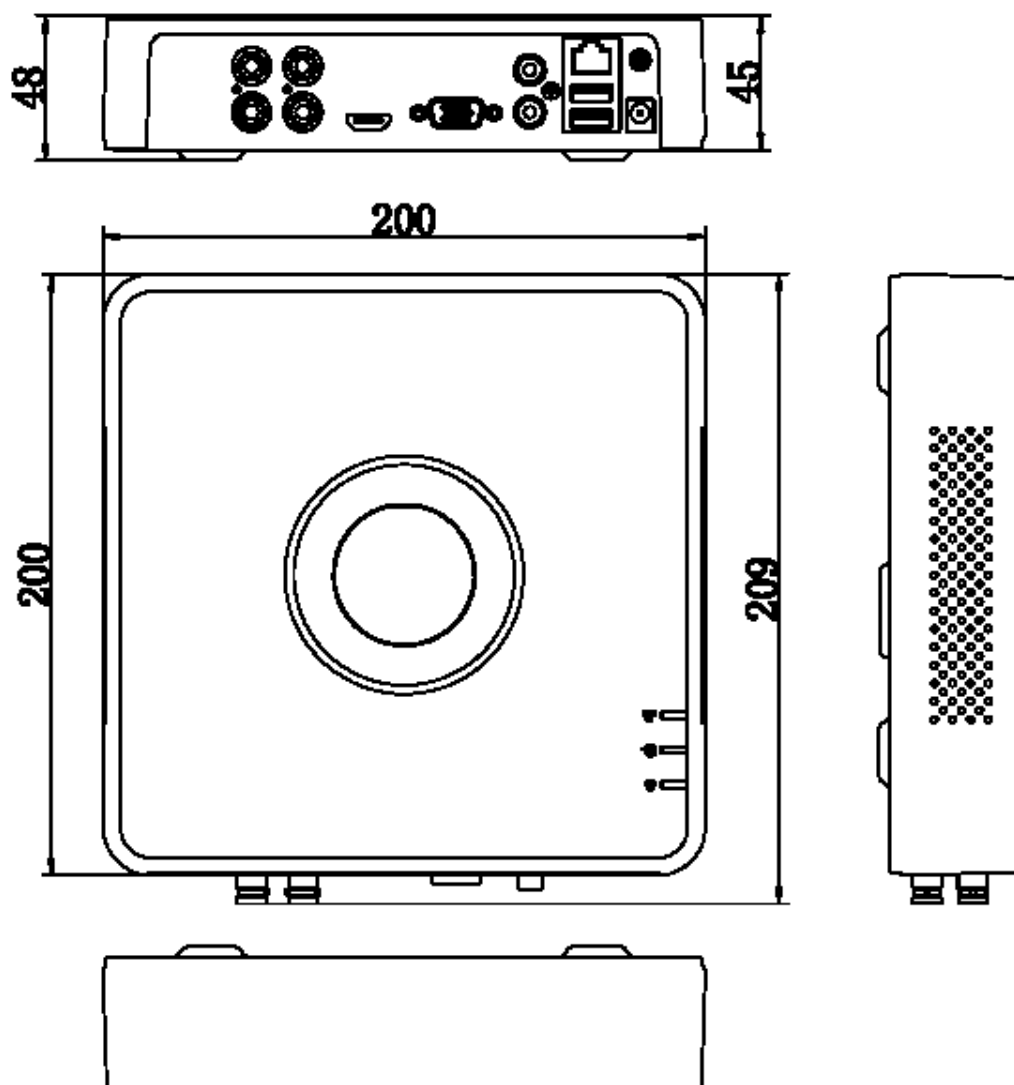

<b>Video and Audio</b>	
IP Video Input	1-ch (up to 5-ch)  Enhanced IP mode on: 2-ch (up to 6-ch), each up to 4 Mbps Up to 6 MP resolution Support H.265+/H.265/H.264+/H.264 IP cameras
Analog Video Input	4-ch BNC interface (1.0 Vp-p, 75 Ω), supporting coaxitron connection
HDTVl Input	3K(2960 × 1665)@20 fps, 5 MP(2560 × 1944)@20 fps, 4 MP(2560 × 1440)@30 fps, 4 MP(2560 × 1440)@25 fps, 1080p@30 fps, 1080p@25 fps, 720p@30 fps, 720p@25 fps
AHD Input	5 MP(2592 × 1944)@20 fps, 4 MP(2560 × 1440)@30 fps, 4 MP(2560 × 1440)@25 fps, 1080p@30 fps, 1080p@25 fps, 720p@30 fps, 720p@25 fps
HDCVl Input	5 MP(2592 × 1944)@20 fps, 4 MP(2560 × 1440)@30 fps, 4 MP(2560 × 1440)@25 fps, 1080p@30 fps, 1080p@25 fps, 720p@30 fps, 720p@25 fps
CVBS Input	Support
HDMI Output	1-ch, 1920 × 1080/60Hz, 1280 × 1024/60Hz, 1280 × 720/60Hz
VGA Output	1-ch, 1920 × 1080/60Hz, 1280 × 1024/60Hz, 1280 × 720/60Hz
Video Output Mode	HDMI/VGA simultaneous output
Audio Input	1-ch, RCA (2.0 Vp-p, 1 KΩ) 4-ch via coaxial cable
Audio Output	1-ch, RCA (Linear, 1 KΩ)
Two-Way Audio	1-ch, RCA (2.0 Vp-p, 1 KΩ) (using the first audio input)
Synchronous Playback	4-ch
<b>Network</b>	
Total Bandwidth	72 Mbps
Remote Connection	32
Network Protocol	TCP/IP, PPPoE, DHCP, Hik-Connect, DNS, DDNS, NTP, SADP, NFS, iSCSI, UPnP™, HTTPS, ONVIF
Network Interface	1, RJ45 10/100 Mbps self-adaptive Ethernet interface
Wi-Fi	Connectable to Wi-Fi network by Wi-Fi dongle through USB interface
<b>Auxiliary Interface</b>	
SATA	1 SATA interface
Capacity	Up to 10 TB capacity for each disk
Alarm In/Out	N/A
USB Interface	Real panel: 2 × USB 2.0

Dimension

scale/1:1;Unit/mm