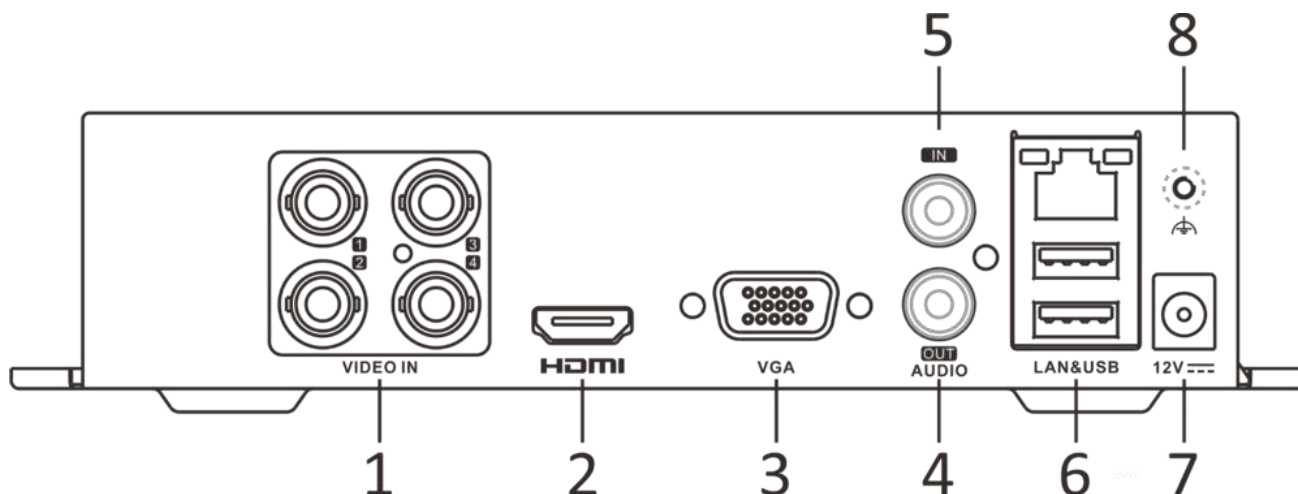

Dimension

scale/1:1;Unit/mm

## Physical Interface

No.	Description	No.	Description
1	Video and coaxial audio in	5	AUDIO IN, RCA connector
2	HDMI interface	6	LAN network interface and USB interface
3	VGA interface	7	12 VDC power input
4	AUDIO OUT, RCA connector	8	GND