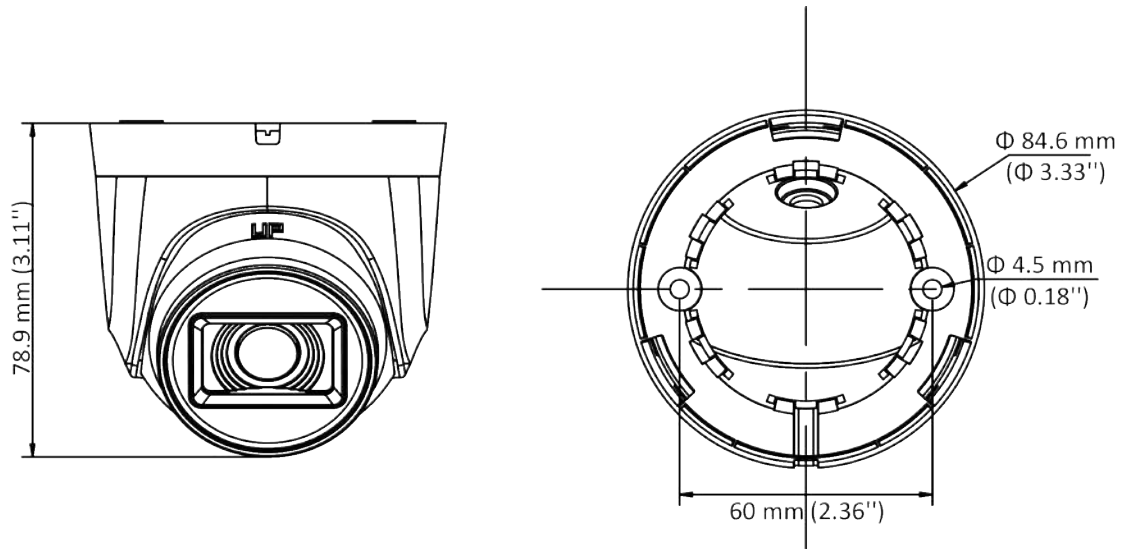

DS-2CE76H0T-ITPF(C) 5 MP Camera

- 5 MP, 2560 × 1944 resolution
- 2.4 mm, 2.8 mm, 3.6 mm, 6 mm fixed focal lens
- Smart IR, up to 20 m IR distance
- 4 in 1 video output (switchable TVI/AHD/CVI/CVBS)

Specification

Camera	
Image Sensor	5 MP CMOS
Signal System	PAL/NTSC
Resolution	2560 (H) × 1944 (V)
Frame Rate	TVI: 5M@20fps, 4M@30fps, 4M@25fps, 1080p@30fps, 1080p@25fps AHD: 5M@20fps, 4M@30fps, 4M@25fps CVI: 4M@30fps, 4M@25fps CVBS: PAL/NTSC
Min. illumination	0.01 Lux@(F1.2, AGC ON), 0 Lux with IR
Shutter Time	PAL: 1/25 s to 1/50, 000 s NTSC: 1/30 s to 1/50, 000 s
Lens	2.4 mm, 2.8 mm, 3.6 mm, 6 mm fixed lens
Field of View	2.4 mm, horizontal FOV: 110°, vertical FOV: 81°, diagonal FOV:137° 2.8 mm, horizontal FOV: 85°, vertical FOV: 63°, diagonal FOV:110° 3.6 mm, horizontal FOV: 80°, vertical FOV: 63°, diagonal FOV:105° 6 mm, horizontal FOV: 57°, vertical FOV: 43°, diagonal FOV:72°
Lens Mount	M12
Day & Night	ICR
WDR (Wide Dynamic Range)	Digital WDR
Angle Adjustment	Pan: 0 to 360°, Tilt: 0 to 75°, Rotation: 0 to 360°
Menu	
Image Mode	STD/HIGH-SAT
AGC	Yes
Day/Night Mode	Auto/Color/BW (Black and White)
White Balance	Auto/Manual
AE (Auto Exposure) Mode	DWDR/BLC/HLC/Global
Noise Reduction	2D DNR
Language	English
Function	Brightness, Sharpness, Mirror, Smart IR
Interface	
Video Output	Switchable TVI/AHD/CVI/CVBS
General	
Operating Conditions	-40 °C to 60 °C (-40 °F to 140 °F), humidity 90% or less (non-condensing)
Power Supply	12 VDC ± 25%
Power Consumption	Max. 4.3 W
Material	Plastic
IR Range	Up to 20 m
Communication	HIKVISION-C

General	
Dimensions	Φ 84.6 mm × 78.9 mm (Φ 3.33" × 3.11")
Weight	Approx. 143 g (0.32 lb.)

Available Model

DS-2CE76H0T-ITPF(C)

Dimension

Accessory

DS-1272ZJ-110-TRS
Wall Mount

DS-1275ZJ-SUS
Vertical Pole Mount