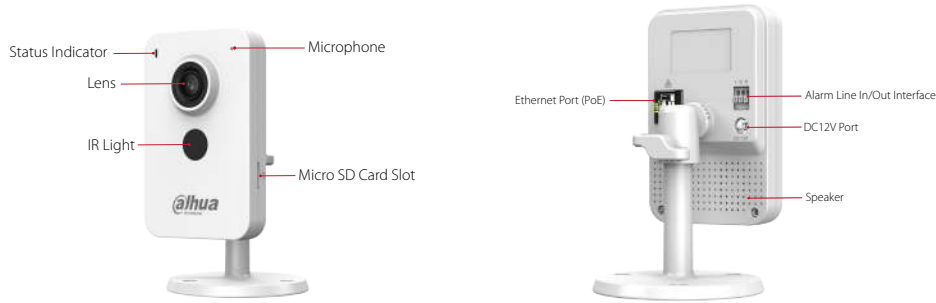

4MP Compact Wi-Fi & PoE Camera

DH-C4K-P

Series Overview

The Cube Series, which is under the Dahua Wireless series, are cameras that are not only easy to install and operate, but also perform outstandingly and are cost-effective. They capture sharp, detailed images of scenes in high definition and offer powerful functions including AI human detection, privacy mode, and two-way talk. Information is synchronously sent to your phone to keep you up-to-date. These cameras are widely used in small and medium-sized settings such as small-sized retail stores.

H.265

Advanced H.265 compression technology

Bluetooth Pairing

Fast pairing with Bluetooth

Micro SD Card

Low-cost storage

Upgrade Your Experience with DMSS

Dahua Mobile Security Surveillance (DMSS) is a professional remote surveillance management platform that offers remote monitoring, device migration, and sharing. When connected to the internet, the platform provides real-time alerts to improve surveillance efficiency and grant flexibility in security management.