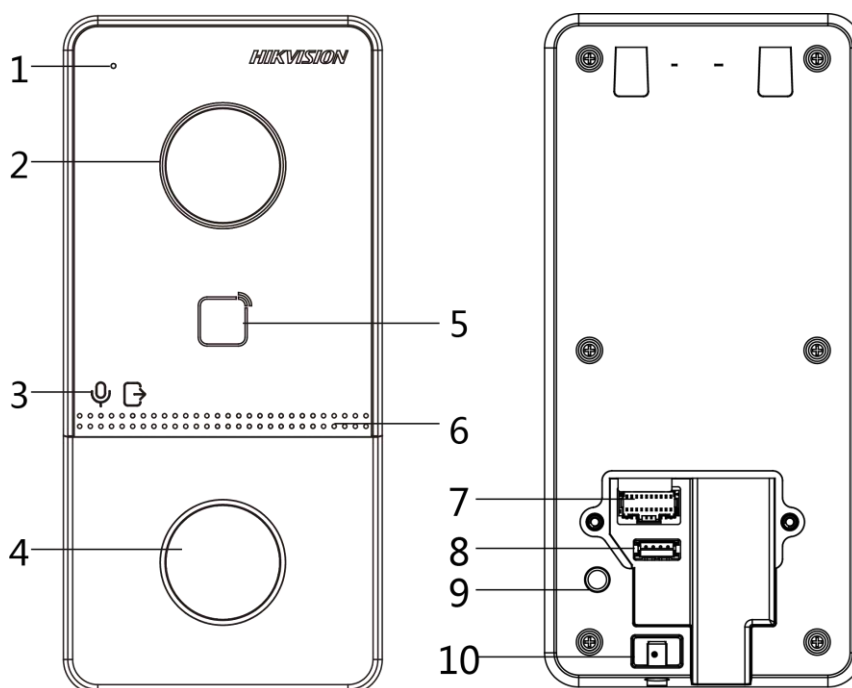

Lock control	1 relay, Max. 30 VDC 2 A
Door contact input	1
General	
Button	1 physical button
Installation	Surface mounting
Indicator	2
Weight	Net weight: 0.190 kg Gross weight: 0.414 kg
Protective level	IP65
Working temperature	-40 °C to 55 °C(-40 °F to 131 °F)
Working humidity	10% to 95% (no-condensing)
Dimension (W × H × D)	138 mm × 65 mm × 27 mm (5.4" × 2.6" × 1.1")
Battery	/
Application environment	Outdoor
Power consumption	< 10 W
Language	English, French, Portuguese (Brazil), Spanish, Russian, German, Italian, Polish, Arabic, Turkish, Vietnamese, Hungarian, Dutch, Romanian, Czech, Bulgarian, Ukrainian, Croatian, Serbian, Portuguese, Slovak

Physical Interface

No.	Description	No.	Description
1	Microphone	7	Terminals
2	Camera	8	Debugging Port
3	Indicator	9	TAMPER
4	Button	10	Set Screw
5	Card Reading Area	11	TF Card Slot (Reserved)
6	Loudspeaker	12	Network Interface