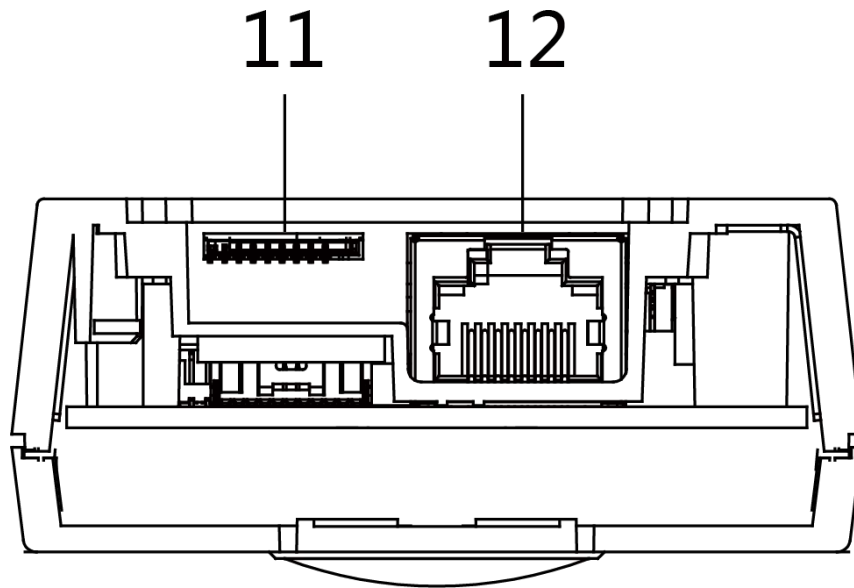

▪ Specification

System parameters	
Operation system	Linux
ROM	32 MB
RAM	256 MB
Processor	Embedded high performance processor
Display parameters	
Screen size	/
Operation method	/
Type	/
Resolution	/
Video parameters	
Lens	1
Resolution	Main stream: 1920 × 1080p, 720p Sub stream: 640 × 480p
FOV	Horizontal: 131° Vertical: 78°
Wide dynamic range (WDR)	Support 120 dB
Supplement light	IR light, up to 3 m
Video compression standard	H.264
Audio parameters	
Audio input	1 built-in omnidirectional microphone
Audio compression standard	G.711 U
Audio output	1 built-in loudspeaker
Audio compression bitrate	64 Kbps
Audio quality	Noise suppression and echo cancellation
Volume adjustment	Adjustable
Capacity	
User capacity	2000
Face capacity	/
Card capacity	10000
Network parameters	
Network protocol	TCP/IP, RTSP
Wi-Fi	IEEE802.11b, IEEE802.11g, IEEE802.11n
Bluetooth	Not supported.
3G/4G	/
Device interfaces	
Alarm input	4
Network interface	1 RJ-45, 10/100 Mbps self-adaptive
TAMPER	1
Exit button	1
RS-485	1
USB	/
Wiegand	/
TF card	Reserved
Alarm output	/

Lock control	1 relay, Max. 30 VDC 2 A
Door contact input	1
General	
Button	1 physical button
Installation	Surface mounting
Indicator	2
Weight	Net weight: 0.190 kg Gross weight: 0.414 kg
Protective level	IP65
Working temperature	-40 °C to 55 °C(-40 °F to 131 °F)
Working humidity	10% to 95% (no-condensing)
Dimension (W × H × D)	138 mm × 65 mm × 27 mm (5.4" × 2.6" × 1.1")
Battery	/
Application environment	Outdoor
Power consumption	< 10 W
Language	English, French, Portuguese (Brazil), Spanish, Russian, German, Italian, Polish, Arabic, Turkish, Vietnamese, Hungarian, Dutch, Romanian, Czech, Bulgarian, Ukrainian, Croatian, Serbian, Portuguese, Slovak

Physical Interface

No.	Description	No.	Description
1	Microphone	7	Terminals
2	Camera	8	Debugging Port
3	Indicator	9	TAMPER
4	Button	10	Set Screw
5	Card Reading Area	11	TF Card Slot (Reserved)
6	Loudspeaker	12	Network Interface