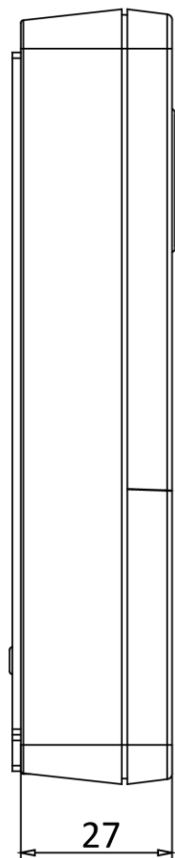

▪ Dimension