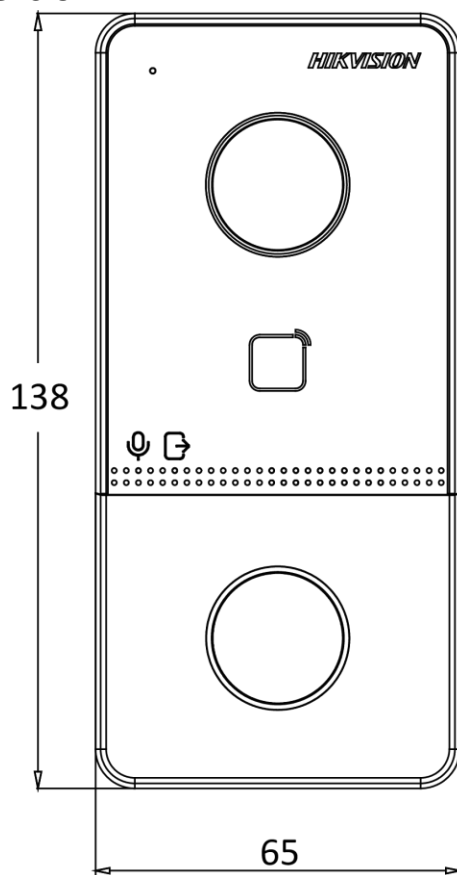

▪ Dimension