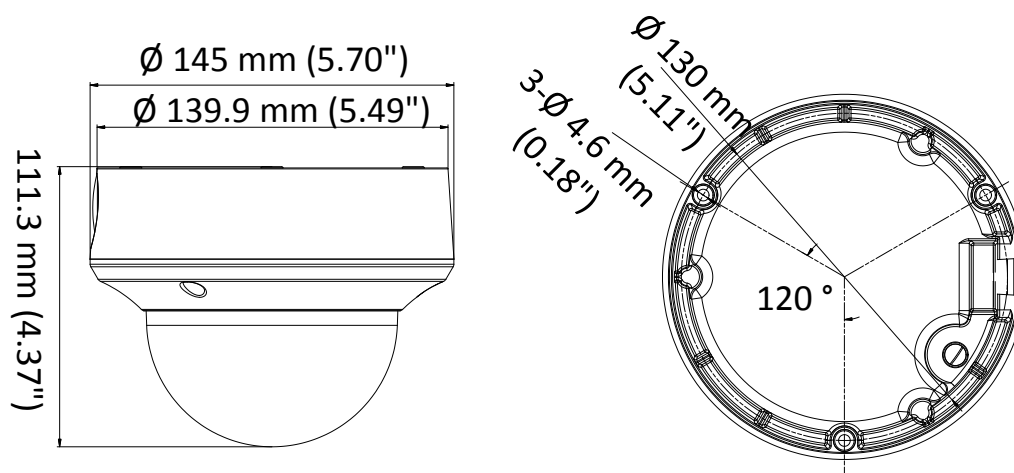

## Specification

<b>Camera</b>	
Image Sensor	2.0 megapixel progressive scan CMOS
Signal System	PAL/NTSC
Video Frame Rate	PAL: 1080p@25fps NTSC: 1080p@30fps
Resolution	1920 (H) x1080 (V)
Min. Illumination	0.005 Lux@(F1.2, AGC ON), 0 Lux with IR
Shutter Time	PAL: 1/25 s to 1/50, 000 s NTSC: 1/30 s to 1/50, 000 s
Slow Shutter	Max. 16 times
Lens	2.7 mm to 13.5 mm
Horizontal Field of View	102° to 31°
Lens Mount	Φ 14
Day & Night	IR cut filter
Angle Adjustment	Pan: 0° to 340°, Tilt: 0° to 75°, Rotation: 0° to 355°
Synchronization	Internal synchronization
WDR (Wide Dynamic Range)	≥ 120 dB
<b>Menu</b>	
AGC	High/Medium/Low
D/N Mode	Auto/Color/BW (Black and White)
Image Mode	STD/HIGH-SAT
HLC (Highlight Compensation)	Yes
BLC (Backlight Compensation)	Yes
WDR	Yes
3D DNR	Level 1 to 9
Language	English
Functions	Brightness, Sharpness, 3D DNR, Mirror, Smart IR
<b>Interface</b>	
Video Output	1 HD analog output
Switch Button	TVI/AHD/CVI/CVBS
<b>General</b>	
Operating Conditions	-40 °C to 60 °C (-40 °F to 140 °F), Humidity: 90% or less (non-condensation)
Power Supply	12 VDC ±25% -A: 24 VAC ±15%, 12 VDC ±20% <i>*You are recommended to use one power adapter to supply the power for one camera.</i>
Power Consumption	Max. 7.7 W -A: Max. 9.7 W
Protection Level	IP67, IK10
Material	Metal
IR Range	Up to 70 m
Dimensions	Ø145 mm × 111.3 mm (5.70" × 4.37")
Weight	Approx. 830 g (1.83 lb.) -A: Approx. 870 g (1.92 lb.)

## Dimension

Distributed by