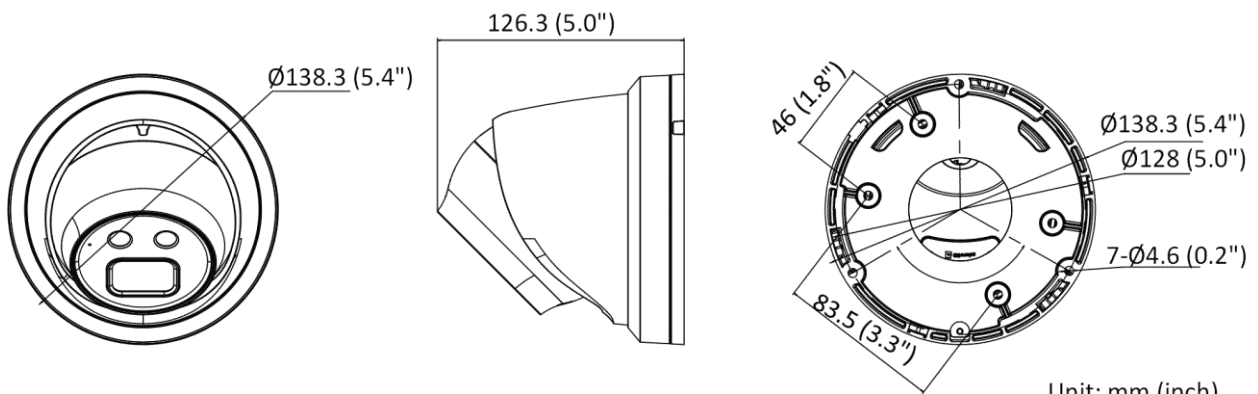

▪ **Dimension**

▪ **Accessory**

▪ **Optional**

DS-1276ZJ-SUS Corner Mount	DS-1275ZJ-SUS Vertical Pole Mount	DS-1271ZJ-140 Pendant Mount	DS-1273ZJ-140(BLACK) Wall Mount	DS-1273ZJ-140B Wall Mount
DS-1273ZJ-140 Wall Mount	DS-1280ZJ-PT6 Junction Box