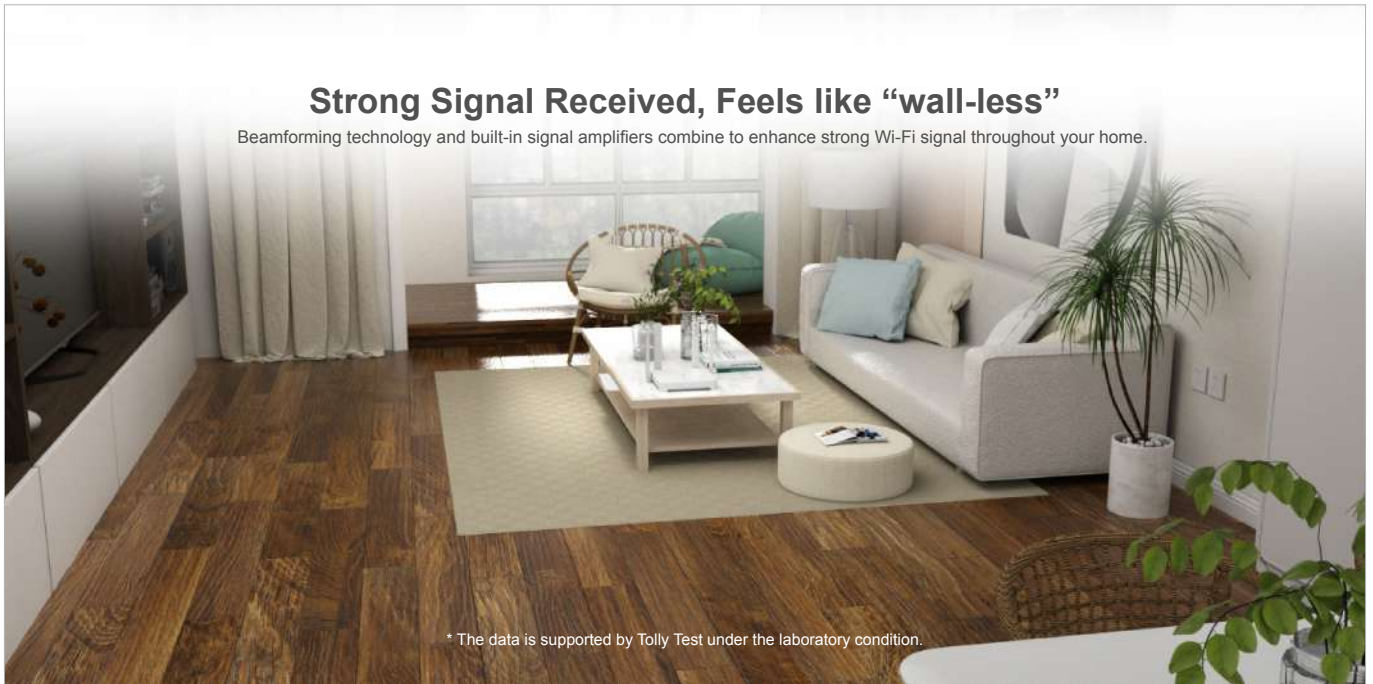

Highlight Features

RG-EW1800GX PRO

An Unprecedented Wireless Experience in WiFi 6

All-round upgrade of Wi-Fi performance,
Improve the overall networking experience for users.

5 Gigabit
Ethernet ports

1800M
Dual-band

802.11ax

Enter the Era of Wi-Fi 6 Speed

With a revolutionary combination of OFDMA and 1024QAM, and the latest 802.11ax standard,
1800GX PRO dual-band concurrent transmission rate reaches 1800Mbps,
providing **high-speed** internet at all time.

Highlight Features

Strong Signal Received, Feels like “wall-less”

Beamforming technology and built-in signal amplifiers combine to enhance strong Wi-Fi signal throughout your home.

Seamless Roaming, Full Space Coverage Wi-Fi Solutions