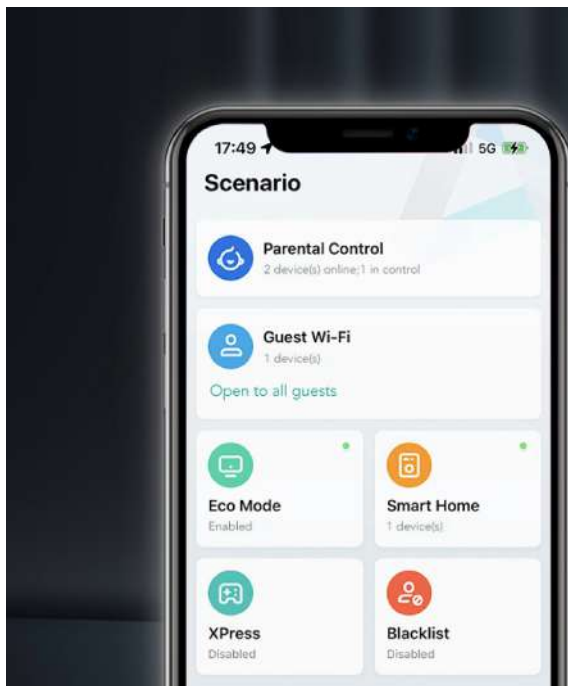

Highlight Features

RG-EW1800GX PRO

An Unprecedented Wireless Experience in WiFi 6

All-round upgrade of Wi-Fi performance,
Improve the overall networking experience for users.

5 Gigabit
Ethernet ports

1800M
Dual-band

Highlight Features

Strong Signal Received, Feels like “wall-less”

Beamforming technology and built-in signal amplifiers combine to enhance strong Wi-Fi signal throughout your home.

Seamless Roaming, Full Space Coverage Wi-Fi Solutions

Amazed by [Reyee Mesh](#)

Highlight Features

Born For Multi-user

Upgraded **MU-MIMO** version together with **OFDMA** tech provide 2.5x greater capacity to connect more terminals.
New-Gen tech "**BSS colouring**", Smart anti-interference from nearby Wi-Fi signals.

Take Control of Your Home Network at Fingertips

Set up your home network in **Reyee Router App** in two minutes. More **Life-time Free** functions are waiting for you to Explore, Experience, Expect.

- Remote Management
- Parental Control
- Smart Home