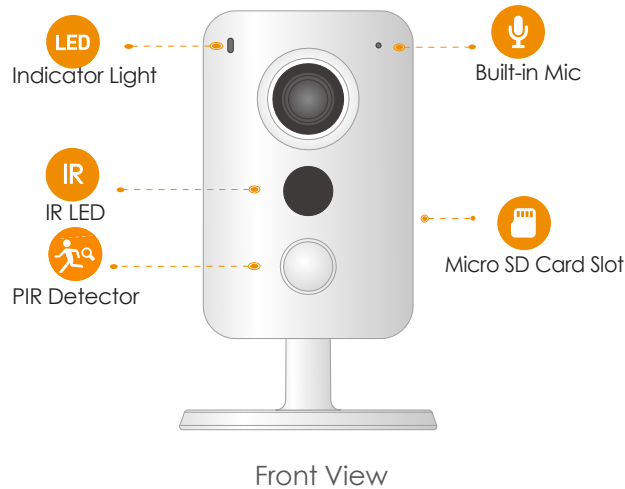

Imou

Cube

1080P Wi-Fi Cube Camera

Cube brings 1080P Full HD live monitoring, two-way audio lets you communicate with who is at the camera remotely. PIR detection automatically sends a notification to you immediately when it detects moving target, and digital input/output port allows you to connect detectors, sensors, beepers, etc.

Two-way Talk

Communicate with family and pets easily

24/7 Protection

Excellent night vision, feel safe even in complete darkness

Diversified Storage

Supports NVR, Cloud Storage or Micro SD card (up to 256GB)

Specifications

Camera

1/2.7" 2 Megapixel Progressive CMOS
2MP (1920 x 1080)
Night Vision: 10m(33ft) Distance
2.8mm Fixed Lens
Field of View : 105° (H), 57° (V), 125° (D)

Video & Audio

Video Compression : H.265/H.264
Up to 25/30fps Frame Rate
Two-way Audio

Micro SD Card Slot (up to 256GB)
Built-in Mic & Speaker
Alarm line in/out interface
Reset Button

General

DC 12V1A Power Supply
Power Consumption: <3.6W
Working Environment: -10° C ~ +45° C, Less Than 95%RH
Dimensions: Φ78.5 × 90.5 × 127.8mm (Φ3.1 × 3.6 × 5 inch)
Weight: 310g (0.68lb)
CE, FCC