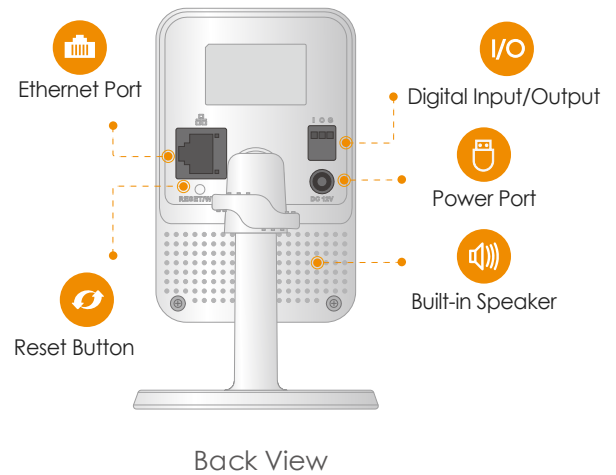

Imou

Cube

1080P Wi-Fi Cube Camera

Cube brings 1080P Full HD live monitoring, two-way audio lets you communicate with who is at the camera remotely. PIR detection automatically sends a notification to you immediately when it detects moving target, and digital input/output port allows you to connect detectors, sensors, beepers, etc.

Two-way Talk

Communicate with family and pets easily

24/7 Protection

Excellent night vision, feel safe even in complete darkness

Diversified Storage

Supports NVR, Cloud Storage or Micro SD card (up to 256GB)

Wi-Fi Connection

IEEE802.11b/g/n(2.4GHz)

Stay close with what you care

With Cloud service, you will have access to what you care as long as Internet is available. You can record daily or motion videos on Cloud and playback anytime anywhere.

Micro SD Card Slot (up to 256GB)
Built-in Mic & Speaker
Alarm line in/out interface
Reset Button

General

DC 12V1A Power Supply
Power Consumption: <3.6W
Working Environment: -10° C ~ +45° C, Less Than 95%RH
Dimensions: Φ78.5 × 90.5 × 127.8mm (Φ3.1 × 3.6 × 5 inch)
Weight: 310g (0.68lb)
CE, FCC