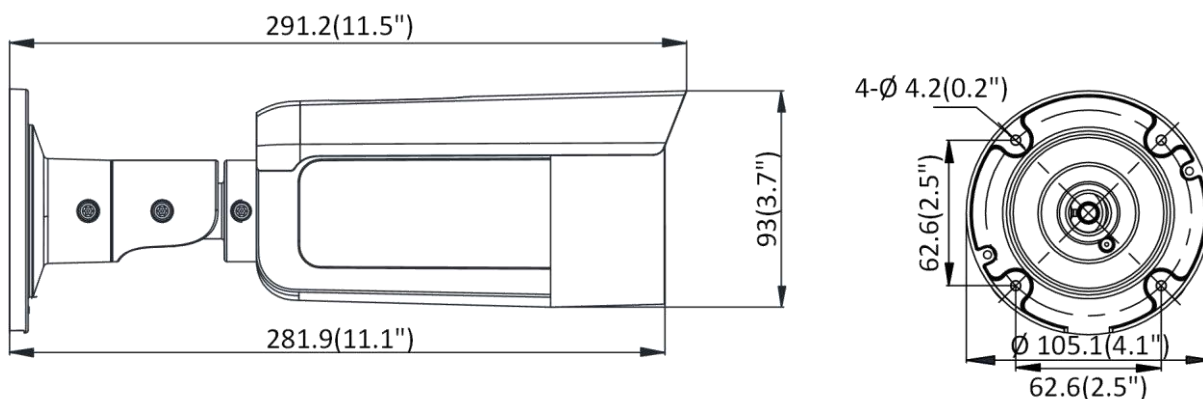

Power Consumption and Current	12 VDC, 0.7 A, max. 8.5 W PoE (802.3af, 36 V to 57 V), 0.30 A to 0.18 A, max. 10.5 W
Power Interface	Ø5.5 mm coaxial power plug
Material	Front cover: metal, back cover: metal
Screw Material	SUS304
Camera Dimension	Ø105.1 × 291.2 mm (Ø4.1" × 11.5")
Package Dimension	385 × 190 × 180 mm (15.2" × 7.5" × 7.1")
Camera Weight	Approx. 1260 g (2.8 lb.)
With Package Weight	Approx. 1931 g (4.3 lb.)
Approval	
Class	Class B
EMC	FCC SDoC (47 CFR Part 15, Subpart B); CE-EMC (EN 55032: 2015, EN 61000-3-2: 2014, EN 61000-3-3: 2013, EN 50130-4: 2011 +A1: 2014); RCM (AS/NZS CISPR 32: 2015); IC VoC (ICES-003: Issue 6, 2016); KC (KN 32: 2015, KN 35: 2015)
Safety	UL (UL 60950-1); CB (IEC 60950-1:2005 + Am 1:2009 + Am 2:2013, IEC 62368-1:2014); CE-LVD (EN 60950-1:2005 + Am 1:2009 + Am 2:2013, IEC 62368-1:2014); BIS (IS 13252(Part 1):2010+A1:2013+A2:2015); LOA (IEC/EN 60950-1)
Environment	CE-RoHS (2011/65/EU); WEEE (2012/19/EU); Reach (Regulation (EC) No 1907/2006)
Protection	Ingress protection: IP67 (IEC 60529-2013)

▪ Available Model

DS-2CD2T47G2-L (2.8 mm, 4 mm, 6 mm)

▪ Dimension

Unit: mm(inch)