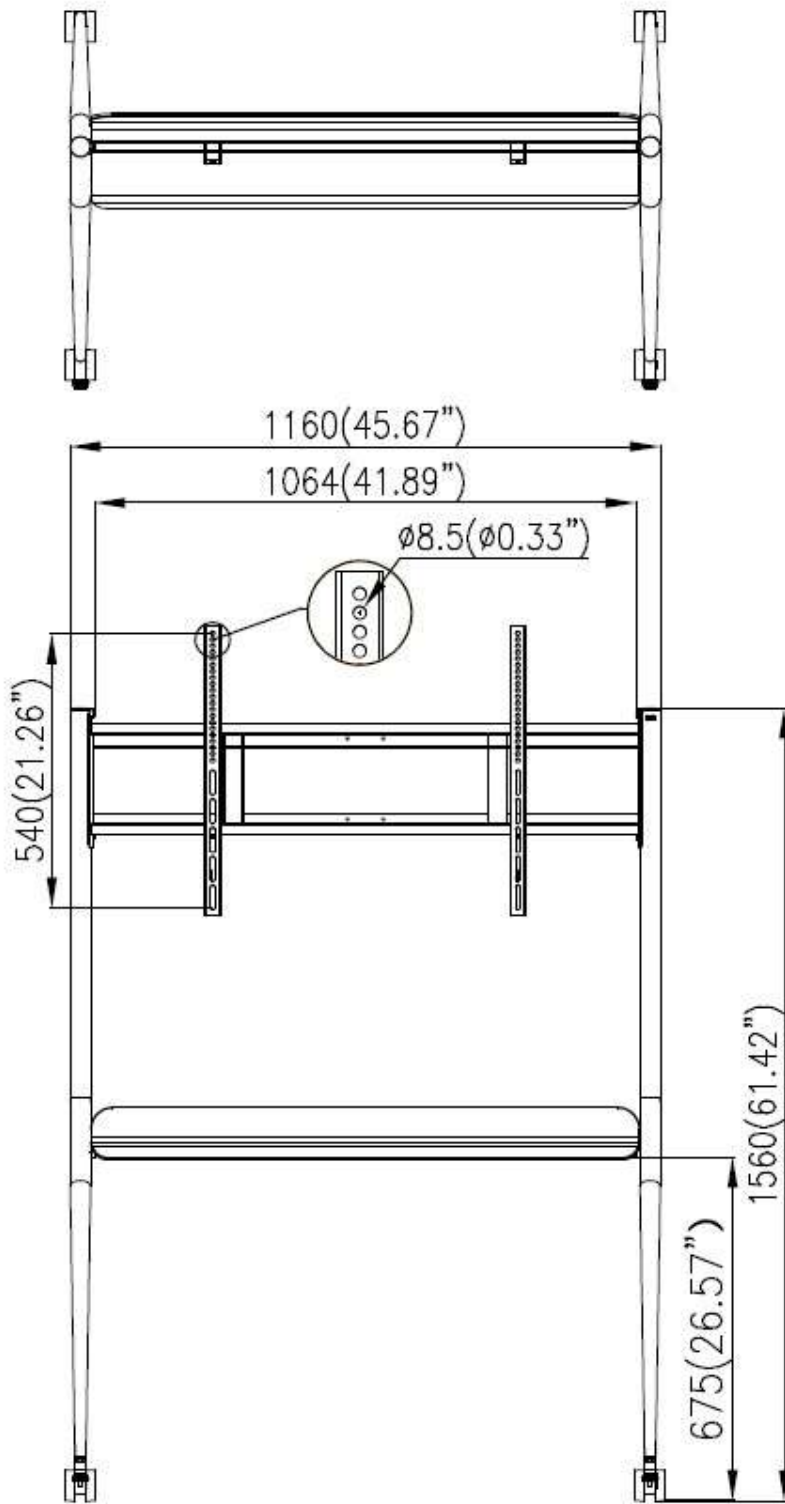

DS-D5ABKY2-S 55/65/75 inch Commercial Display Bracket

It is suitable for various types of office, conference room, multimedia classroom, education and training, business exhibition, exhibition hall, medical consultation, remote video conference and other scenes.

- This bracket is suitable for 55/65/75 inch conference panel installation.

▪ Specification

Default Parameters	
Color	Silver gray
Material	SPCC high quality steel plate
Surface Treatment	Sheet metal spraying
General	
Package Dimensions (W × H × D)	1500 (W) mm × 750 (H) mm × 140 (D) mm (59 " × 29.5 " × 5.5 ")
Net Weight	20 kg
Gross Weight	22.5 kg
Available size	55/65/75 inch
Bracket	
Capacity	85 kg
Shelf Size	1160 × 688 × 1560 mm

▪ Available Model

DS-D5ABKY2-S,DS-D5ABKV1B-S/SYSCOM

▪ Dimension

Headquarters

No.555 Qianmo Road, Binjiang District,
Hangzhou 310051, China
T +86-571-8807-5998
www.hikvision.com

Follow us on social media to get the latest product and solution information.