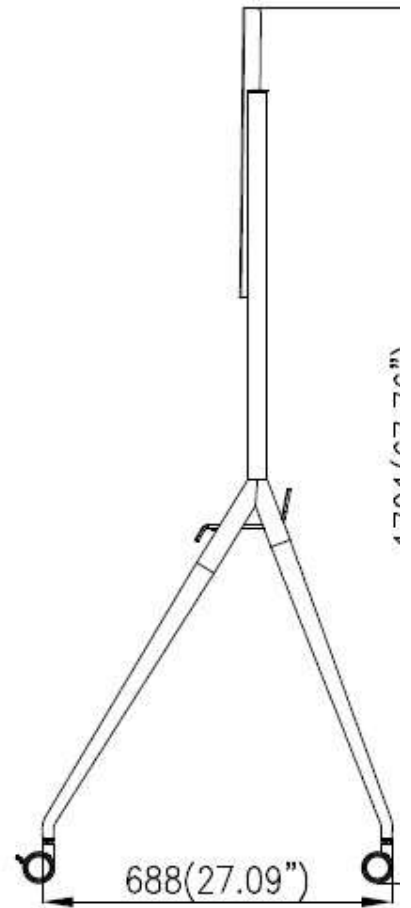

DS-D5ABKY2-S 55/65/75 inch Commercial Display Bracket

It is suitable for various types of office, conference room, multimedia classroom, education and training, business exhibition, exhibition hall, medical consultation, remote video conference and other scenes.

- This bracket is suitable for 55/65/75 inch conference panel installation.

▪ Specification

Default Parameters	
Color	Silver gray
Material	SPCC high quality steel plate
Surface Treatment	Sheet metal spraying
General	
Package Dimensions (W × H × D)	1500 (W) mm × 750 (H) mm × 140 (D) mm (59 " × 29.5 " × 5.5 ")
Net Weight	20 kg
Gross Weight	22.5 kg
Available size	55/65/75 inch
Bracket	
Capacity	85 kg
Shelf Size	1160 × 688 × 1560 mm

▪ Available Model

DS-D5ABKY2-S,DS-D5ABKV1B-S/SYSCOM

▪ Dimension

Headquarters

No.555 Qianmo Road, Binjiang District,
Hangzhou 310051, China
T +86-571-8807-5998
www.hikvision.com

Follow us on social media to get the latest product and solution information.