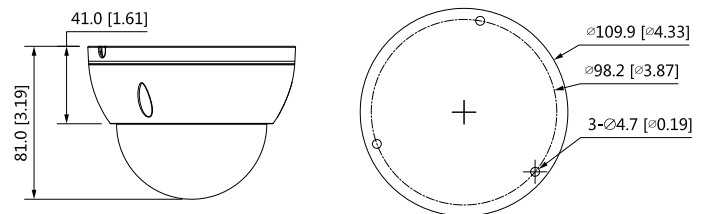

Environment

Power Consumption	-40°C to +60°C (-40°F to +140°F)/less than ≤ 95% RH
Storage Temperature	-40°C to +60°C (-40°F to +140°F)
Protection Grade	IP67; IK10

Structure

Casing	Metal
Dimensions	81 mm × Φ109.9 mm (3.19" × Φ4.33")
Net Weight	0.350 kg (0.77 lb)
Gross Weight	0.491 kg (1.08 lb)

Ordering Information

Type	Part Number	Description
8MP Camera	DH-IPC-HDBW2831EP-S-S2	8MP Lite IR Fixed-focal Dome Network Camera,PAL
	DH-IPC-HDBW2831EN-S-S2	8MP ILite IR Fixed-focal Dome Network Camera,NTSC
Accessories (optional)	PFA136	Junction Box
	PFA200W	Rain Shade
	PFB203W	Wall Mount
	PFA152-E	Pole Mount
	PFA106	Mount Adapter
	PFB220C	Celling Mount
	PFM321D	DC12V1A Power Adapter
	LR1002-1ET/1EC	Single-port Long Reach Ethernet over Coax Extender
PFM900-E	Integrated Mount Tester	
PFM114	TLC SD Card	

Junction Mount	Wall Mount	Wall Mount	Pole Mount
PFA136	PFA136+PFA200W	PFB203W	PFB203W+PFA152-E
Ceiling Mount			
PFA106+PFB220C			

Dimensions (mm[inch])

Accessories

Optional:

Купити:

<https://pipl.ua/dahua-technology-dh-ipc-hdbw2831ep-s-s2-28-mm/>

Інтернет-магазин Pipl.ua

Україна, 02000, м. Київ, пр-т Голосіївський 84

+38 073 600 500 2

+38 063 309 84 82

Україна, 65000, м. Одеса, ул. Генуезька 24Д, корпус 1

+38 067 177 40 11

order@pipl.ua