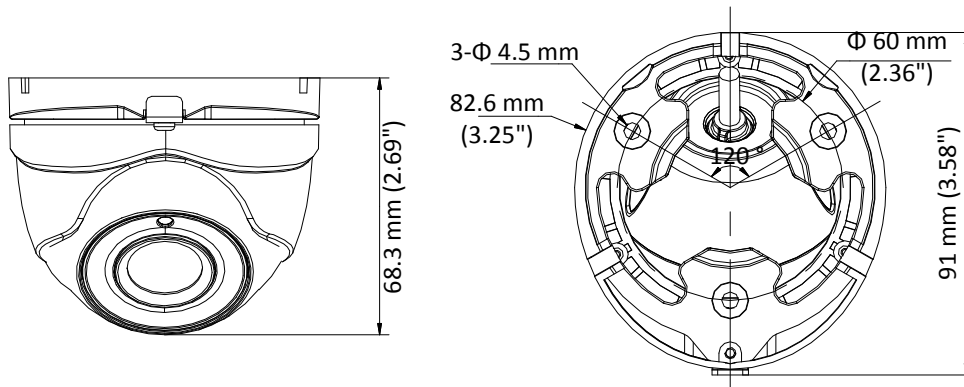

Order Models

DS-2CE56D8T-ITME.

Dimension