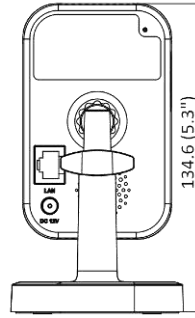

Unit: mm (inch)