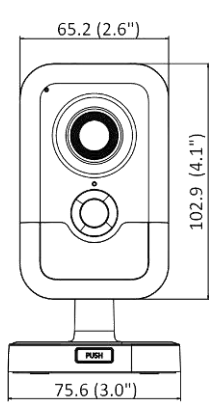

Storage Conditions	-10 °C to 40 °C (14 °F to 104 °F). Humidity 95% or less (non-condensing)
Startup and Operating Conditions	-10 °C to 40 °C (14 °F to 104 °F). Humidity 95% or less (non-condensing)
Camera Material	Plastic
Camera Dimension	102.9 mm × 65.2 mm × 32.6 mm (4.1" × 2.6" × 1.3")
Package Dimension	150 mm × 125 mm × 99 mm (5.9" × 4.9" × 3.9")
Camera Weight	Approx. 120 g (0.3 lb.)
With Package Weight	Approx. 430 g (0.9 lb.)
Approval	
EMC	FCC SDoC (47 CFR Part 15, Subpart B); CE-EMC (EN 55032: 2015, EN 61000-3-2:2019, EN 61000-3-3:2013+A1:2019, EN 50130-4: 2011 +A1: 2014); KC (KN 32: 2015, KN 35: 2015)
Safety	UL (UL 62368-1); CB (IEC 62368-1:2014+A11); CE-LVD (EN 62368-1:2014/A11:2017)
Environment	CE-RoHS (2011/65/EU); WEEE (2012/19/EU); Reach (Regulation (EC) No 1907/2006)

▪ Dimension

Unit: mm (inch)

Distributed by

**HIKVISION®****Headquarters**

No.555 Qianmo Road, Binjiang District,
Hangzhou 310051, China
T +86-571-8807-5998
overseasbusiness@hikvision.com

Hikvision USA
T +1-909-895-0400
sales.usa@hikvision.com