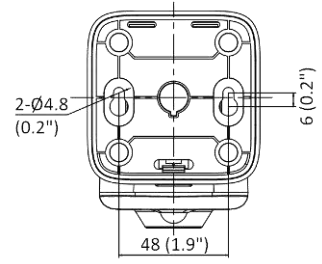

Storage Conditions	-10 °C to 40 °C (14 °F to 104 °F). Humidity 95% or less (non-condensing)
Startup and Operating Conditions	-10 °C to 40 °C (14 °F to 104 °F). Humidity 95% or less (non-condensing)
Camera Material	Plastic
Camera Dimension	102.9 mm × 65.2 mm × 32.6 mm (4.1" × 2.6" × 1.3")
Package Dimension	150 mm × 125 mm × 99 mm (5.9" × 4.9" × 3.9")
Camera Weight	Approx. 120 g (0.3 lb.)
With Package Weight	Approx. 430 g (0.9 lb.)
Approval	
EMC	FCC SDoC (47 CFR Part 15, Subpart B); CE-EMC (EN 55032: 2015, EN 61000-3-2:2019, EN 61000-3-3:2013+A1:2019, EN 50130-4: 2011 +A1: 2014); KC (KN 32: 2015, KN 35: 2015)
Safety	UL (UL 62368-1); CB (IEC 62368-1:2014+A11); CE-LVD (EN 62368-1:2014/A11:2017)
Environment	CE-RoHS (2011/65/EU); WEEE (2012/19/EU); Reach (Regulation (EC) No 1907/2006)

▪ Dimension

Unit: mm (inch)

Distributed by

**HIKVISION®****Headquarters**

No.555 Qianmo Road, Binjiang District,
Hangzhou 310051, China
T +86-571-8807-5998
overseasbusiness@hikvision.com

Hikvision USA
T +1-909-895-0400
sales.usa@hikvision.com