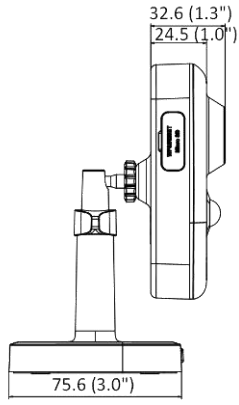

Storage Conditions	-10 °C to 40 °C (14 °F to 104 °F). Humidity 95% or less (non-condensing)
Startup and Operating Conditions	-10 °C to 40 °C (14 °F to 104 °F). Humidity 95% or less (non-condensing)
Camera Material	Plastic
Camera Dimension	102.9 mm × 65.2 mm × 32.6 mm (4.1" × 2.6" × 1.3")
Package Dimension	150 mm × 125 mm × 99 mm (5.9" × 4.9" × 3.9")
Camera Weight	Approx. 120 g (0.3 lb.)
With Package Weight	Approx. 430 g (0.9 lb.)
Approval	
EMC	FCC SDoC (47 CFR Part 15, Subpart B); CE-EMC (EN 55032: 2015, EN 61000-3-2:2019, EN 61000-3-3:2013+A1:2019, EN 50130-4: 2011 +A1: 2014); KC (KN 32: 2015, KN 35: 2015)
Safety	UL (UL 62368-1); CB (IEC 62368-1:2014+A11); CE-LVD (EN 62368-1:2014/A11:2017)
Environment	CE-RoHS (2011/65/EU); WEEE (2012/19/EU); Reach (Regulation (EC) No 1907/2006)

▪ Available Model

DS-2CD2423G2-I (2.8/4 mm)

▪ Typical Application

Hikvision products are classified into three levels according to their anti-corrosion performance. Refer to the following description to choose for your using environment.

▪ Dimension

Unit: mm (inch)

Distributed by

**HIKVISION®****Headquarters**

No.555 Qianmo Road, Binjiang District,
Hangzhou 310051, China
T +86-571-8807-5998
overseasbusiness@hikvision.com

Hikvision USA
T +1-909-895-0400
sales.usa@hikvision.com