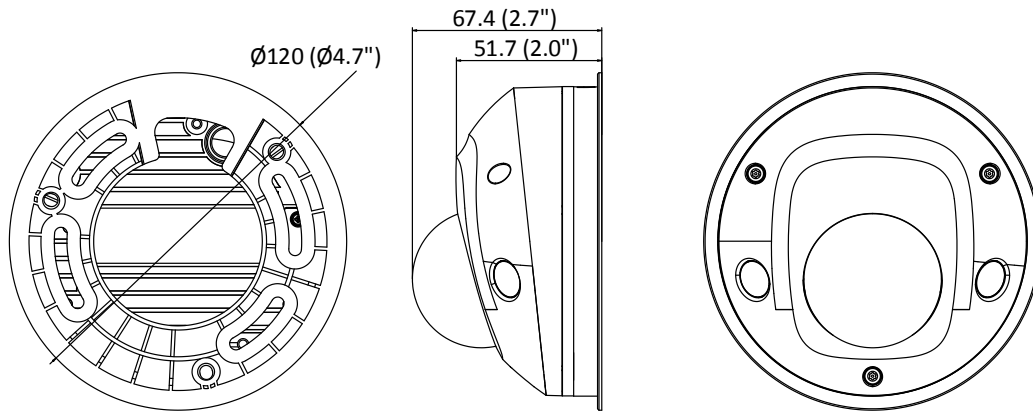

Compression Standard	
H.264+	Main stream supports
H.265+	Main stream supports
Smart Feature-set	
Face Detection	Yes
Exception Detection	Scene change detection

▪ Available Model

- DS-2CD2555FWD-I (2.8 mm, 4 mm, 6 mm)
- DS-2CD2555FWD-IS (2.8 mm, 4 mm, 6 mm)
- DS-2CD2555FWD-IW (2.8 mm, 4 mm, 6 mm)
- DS-2CD2555FWD-IWS (2.8 mm, 4 mm, 6 mm)

▪ Dimension

Unit: mm (inch)

▪ Accessory

DS-1275ZJ-SUS
Vertical Pole Mount

DS-1272ZJ-120B
Wall Mount

DS-1276ZJ-SUS
Corner Mount