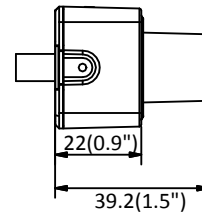

	60Hz: 1fps (1920 × 1080, 1280 × 960, 1280 × 720, 704 × 480, 640 × 480)
Image Enhancement	3D DNR
Image Settings	Rotate mode, saturation, brightness, contrast, sharpness adjustable by client software or web browser
Day/Night Switch	Day/Night/Auto/Schedule
<b>Network</b>	
Network Storage	Support NAS (NFS, SMB/CIFS)
Alarm Trigger	Motion detection, video tampering, IP address conflict, illegal login
Protocols	TCP/IP, ICMP, HTTP, HTTPS, FTP, DHCP, DNS, DDNS, RTP, RTSP, RTCP, PPPoE, NTP, UPnP™, SMTP, SNMP, IGMP, 802.1X, QoS, IPv6, Bonjour
General Function	Anti-flicker, heartbeat, mirror, password protection, privacy mask, watermark, IP address filter
API	ONVIF (PROFILE S, PROFILE G), ISAPI
Simultaneous Live View	Up to 6 channels
User/Host	Up to 32 users 3 levels: Administrator, Operator and User
Client	iVMS-4200, Hik-Connect, iVMS-5200, iVMS-4500
Web Browser	IE8+, Chrome 31.0-44, Firefox 30.0-51, Safari 8.0+
<b>Interface</b>	
Audio	1 input (line in)
Communication Interface	1 RJ45 10M/100M self-adaptive Ethernet port
Reset Button	Yes
<b>General</b>	
Operating Conditions	-30 °C to +60 °C (-22 °F to +140 °F), Humidity 95% or less (non-condensing)
Power Supply	12 VDC ± 20%, Φ 5.5 mm coaxial plug power
Power Consumption and Current	12 VDC, 0.3 A, max. 3 W
Material	Aluminum Alloy
Dimensions	Without /M model: 31 mm × 31 mm × 26 mm (1.2" × 1.2" × 1") With /M model: 31 mm × 31 mm × 39 mm (1.2" × 1.2" × 1.5")
Weight	With package: approx. 202 g (0.4 lb.) Camera: approx. 93 g (0.2 lb.)

## Available Models:

DS-2CD2D21G0/M-D/NF(2.8 mm) DS-2CD2D21G0/M-D/NF(4 mm), DS-2CD2D21G0-D/NF(3.7mm)

**Dimensions**

Without /M Model

With /M Model

Unit: mm (inch)

Distributed by

**HIKVISION**