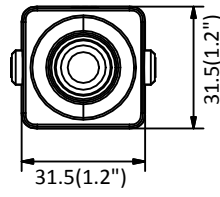

	60Hz: 1fps (1920 × 1080, 1280 × 960, 1280 × 720, 704 × 480, 640 × 480)
Image Enhancement	3D DNR
Image Settings	Rotate mode, saturation, brightness, contrast, sharpness adjustable by client software or web browser
Day/Night Switch	Day/Night/Auto/Schedule
<b>Network</b>	
Network Storage	Support NAS (NFS, SMB/CIFS)
Alarm Trigger	Motion detection, video tampering, IP address conflict, illegal login
Protocols	TCP/IP, ICMP, HTTP, HTTPS, FTP, DHCP, DNS, DDNS, RTP, RTSP, RTCP, PPPoE, NTP, UPnP™, SMTP, SNMP, IGMP, 802.1X, QoS, IPv6, Bonjour
General Function	Anti-flicker, heartbeat, mirror, password protection, privacy mask, watermark, IP address filter
API	ONVIF (PROFILE S, PROFILE G), ISAPI
Simultaneous Live View	Up to 6 channels
User/Host	Up to 32 users 3 levels: Administrator, Operator and User
Client	iVMS-4200, Hik-Connect, iVMS-5200, iVMS-4500
Web Browser	IE8+, Chrome 31.0-44, Firefox 30.0-51, Safari 8.0+
<b>Interface</b>	
Audio	1 input (line in)
Communication Interface	1 RJ45 10M/100M self-adaptive Ethernet port
Reset Button	Yes
<b>General</b>	
Operating Conditions	-30 °C to +60 °C (-22 °F to +140 °F), Humidity 95% or less (non-condensing)
Power Supply	12 VDC ± 20%, Φ 5.5 mm coaxial plug power
Power Consumption and Current	12 VDC, 0.3 A, max. 3 W
Material	Aluminum Alloy
Dimensions	Without /M model: 31 mm × 31 mm × 26 mm (1.2" × 1.2" × 1") With /M model: 31 mm × 31 mm × 39 mm (1.2" × 1.2" × 1.5")
Weight	With package: approx. 202 g (0.4 lb.) Camera: approx. 93 g (0.2 lb.)

## Available Models:

DS-2CD2D21G0/M-D/NF(2.8 mm) DS-2CD2D21G0/M-D/NF(4 mm), DS-2CD2D21G0-D/NF(3.7mm)

**Dimensions**

Without /M Model

With /M Model

Unit: mm (inch)

Distributed by

**HIKVISION**