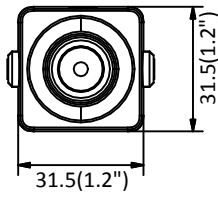

	60Hz: 1fps (1920 × 1080, 1280 × 960, 1280 × 720, 704 × 480, 640 × 480)
Image Enhancement	3D DNR
Image Settings	Rotate mode, saturation, brightness, contrast, sharpness adjustable by client software or web browser
Day/Night Switch	Day/Night/Auto/Schedule
<b>Network</b>	
Network Storage	Support NAS (NFS, SMB/CIFS)
Alarm Trigger	Motion detection, video tampering, IP address conflict, illegal login
Protocols	TCP/IP, ICMP, HTTP, HTTPS, FTP, DHCP, DNS, DDNS, RTP, RTSP, RTCP, PPPoE, NTP, UPnP™, SMTP, SNMP, IGMP, 802.1X, QoS, IPv6, Bonjour
General Function	Anti-flicker, heartbeat, mirror, password protection, privacy mask, watermark, IP address filter
API	ONVIF (PROFILE S, PROFILE G), ISAPI
Simultaneous Live View	Up to 6 channels
User/Host	Up to 32 users 3 levels: Administrator, Operator and User
Client	iVMS-4200, Hik-Connect, iVMS-5200, iVMS-4500
Web Browser	IE8+, Chrome 31.0-44, Firefox 30.0-51, Safari 8.0+
<b>Interface</b>	
Audio	1 input (line in)
Communication Interface	1 RJ45 10M/100M self-adaptive Ethernet port
Reset Button	Yes
<b>General</b>	
Operating Conditions	-30 °C to +60 °C (-22 °F to +140 °F), Humidity 95% or less (non-condensing)
Power Supply	12 VDC ± 20%, Φ 5.5 mm coaxial plug power
Power Consumption and Current	12 VDC, 0.3 A, max. 3 W
Material	Aluminum Alloy
Dimensions	Without /M model: 31 mm × 31 mm × 26 mm (1.2" × 1.2" × 1") With /M model: 31 mm × 31 mm × 39 mm (1.2" × 1.2" × 1.5")
Weight	With package: approx. 202 g (0.4 lb.) Camera: approx. 93 g (0.2 lb.)

## Available Models:

DS-2CD2D21G0/M-D/NF(2.8 mm) DS-2CD2D21G0/M-D/NF(4 mm), DS-2CD2D21G0-D/NF(3.7mm)

**Dimensions**

Without /M Model

With /M Model

Unit: mm (inch)

Distributed by

**HIKVISION**