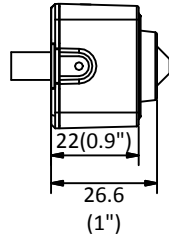

	60Hz: 1fps (1920 × 1080, 1280 × 960, 1280 × 720, 704 × 480, 640 × 480)
Image Enhancement	3D DNR
Image Settings	Rotate mode, saturation, brightness, contrast, sharpness adjustable by client software or web browser
Day/Night Switch	Day/Night/Auto/Schedule
<b>Network</b>	
Network Storage	Support NAS (NFS, SMB/CIFS)
Alarm Trigger	Motion detection, video tampering, IP address conflict, illegal login
Protocols	TCP/IP, ICMP, HTTP, HTTPS, FTP, DHCP, DNS, DDNS, RTP, RTSP, RTCP, PPPoE, NTP, UPnP™, SMTP, SNMP, IGMP, 802.1X, QoS, IPv6, Bonjour
General Function	Anti-flicker, heartbeat, mirror, password protection, privacy mask, watermark, IP address filter
API	ONVIF (PROFILE S, PROFILE G), ISAPI
Simultaneous Live View	Up to 6 channels
User/Host	Up to 32 users 3 levels: Administrator, Operator and User
Client	iVMS-4200, Hik-Connect, iVMS-5200, iVMS-4500
Web Browser	IE8+, Chrome 31.0-44, Firefox 30.0-51, Safari 8.0+
<b>Interface</b>	
Audio	1 input (line in)
Communication Interface	1 RJ45 10M/100M self-adaptive Ethernet port
Reset Button	Yes
<b>General</b>	
Operating Conditions	-30 °C to +60 °C (-22 °F to +140 °F), Humidity 95% or less (non-condensing)
Power Supply	12 VDC ± 20%, Φ 5.5 mm coaxial plug power
Power Consumption and Current	12 VDC, 0.3 A, max. 3 W
Material	Aluminum Alloy
Dimensions	Without /M model: 31 mm × 31 mm × 26 mm (1.2" × 1.2" × 1") With /M model: 31 mm × 31 mm × 39 mm (1.2" × 1.2" × 1.5")
Weight	With package: approx. 202 g (0.4 lb.) Camera: approx. 93 g (0.2 lb.)

## Available Models:

DS-2CD2D21G0/M-D/NF(2.8 mm) DS-2CD2D21G0/M-D/NF(4 mm), DS-2CD2D21G0-D/NF(3.7mm)

**Dimensions**

Without /M Model

With /M Model

Unit: mm (inch)

Distributed by

**HIKVISION**