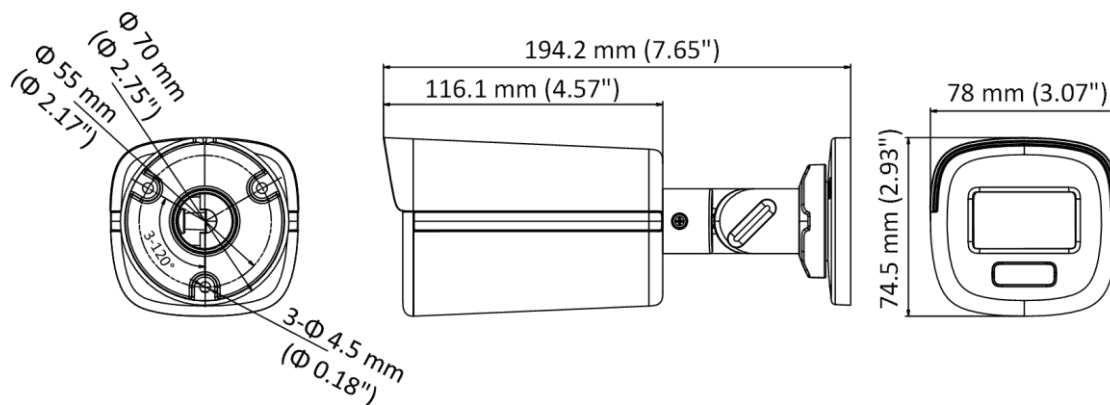

▪ **Accessory**

Distributed by **DS-1280ZI-XS**

▪ **Available Model**

DS-2CE12DF3T-F

Headquarters

No.555 Qianmo Road, Binjiang District,
Hangzhou 310051, China
T +86-571-8807-5998
overseasbusiness@hikvision.com

Hikvision USA
T +1-909-895-0400
sales.usa@hikvision.com

Hikvision Australia
T +61-2-8599-4233
salesau@hikvision.com

Hikvision India
T +91-22-28469900
sales@pramahikvision.com

Hikvision Canada
T +1-866-200-6690
sales.canada@hikvision.com

Hikvision Thailand
T +662-275-9949
sales.thailand@hikvision.com

Hikvision Europe
T +31-23-5542770
sales.eu@hikvision.com

Hikvision Italy
T +39-0438-6902
info.it@hikvision.com

Hikvision Brazil
T +55 11 3318-0050
Latam.support@hikvision.com

Hikvision Turkey
T +90 (216)521 7070- 7074
sales.tr@hikvision.com

Hikvision Malaysia
T +601-7652-2413
sales.my@hikvision.com

Hikvision UK & Ireland
T +01628-902140
sales.uk@hikvision.com

Hikvision South Africa
Tel: +27 (10) 0351172
sale.africa@hikvision.com

Hikvision France
T +33(0)1-85-330-450
info.fr@hikvision.com

Hikvision Kazakhstan
T +7-727-9730667
nikia.panfilov@hikvision.ru

Hikvision Vietnam
T +84-974270888
sales.vt@hikvision.com

Hikvision UAE
T +971-4-4432090
salesme@hikvision.com

Hikvision Singapore
T +65-6684-4718
sg@hikvision.com

Hikvision Spain
T +34-91-737-16-55
info.es@hikvision.com

Hikvision Tashkent
T +99-87-1238-9438
uzb@hikvision.ru

Hikvision Hong Kong
T +852-2151-1761
info.hk@hikvision.com

Hikvision Russia
T +7-495-669-67-99
sateru@hikvision.com

Hikvision Korea
T +82-(0)31-731-8817
sales.korea@hikvision.com

Hikvision Poland
T +48-22-460-01-50
info.pl@hikvision.com

Hikvision Indonesia
T +62-21-2933759
Sales.Indonesia@hikvision.com