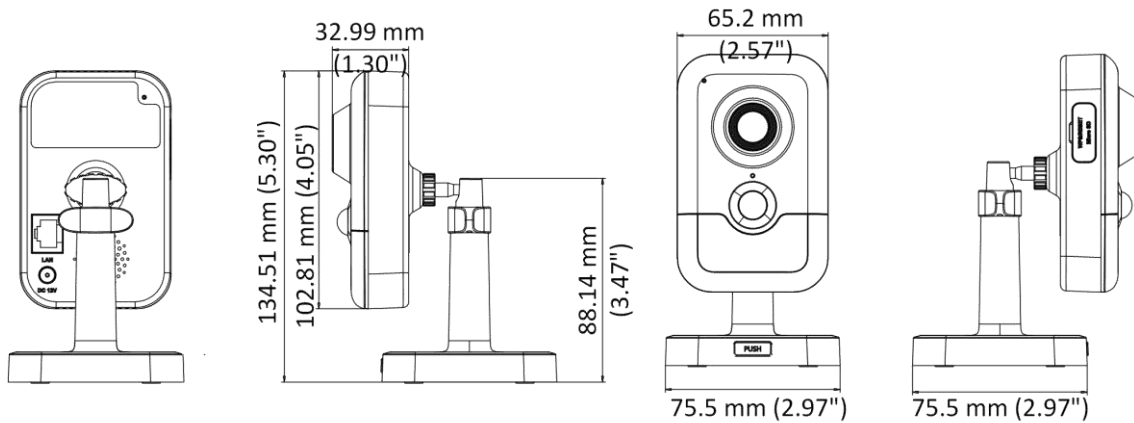

Dimension

Distributed by

Headquarters

No.555 Qianmo Road, Binjiang District,
Hangzhou 310051, China
T +86-571-8807-5998
overseasbusiness@hikvision.com

Hikvision USA
T +1-909-895-0400
sales.usa@hikvision.com

Hikvision Australia
T +61-2-8599-4233
salesau@hikvision.com

Hikvision India
T +91-22-28469900
sales@pramahikvision.com

Hikvision Canada
T +1-866-200-6690
sales.canada@hikvision.com

Hikvision Thailand
T +662-275-9949
sales.thailand@hikvision.com

Hikvision Europe
T +31-23-5542770
sales.eu@hikvision.com

Hikvision Italy
T +39-0438-6902
info.it@hikvision.com

Hikvision Brazil
T +55 11 3318-0050
Latam.support@hikvision.com

Hikvision Turkey
T +90 (216)521 7070- 7074
sales.tr@hikvision.com

Hikvision Malaysia
T +601-7652-2413
sales.my@hikvision.com

Hikvision UK & Ireland
T +01628-902140
sales.uk@hikvision.com

Hikvision South Africa
Tel: +27 (10) 0351172
sale.africa@hikvision.com

Hikvision France
T +33(0)1-85-330-450
info.fr@hikvision.com

Hikvision Kazakhstan
T +7-727-9730667
nikia.panfilov@hikvision.ru

Hikvision Vietnam
T +84-974270888
sales.vt@hikvision.com

Hikvision UAE
T +971-4-4432090
salesme@hikvision.com

Hikvision Singapore
T +65-6684-4718
sg@hikvision.com

Hikvision Spain
T +34-91-737-16-55
info.es@hikvision.com

Hikvision Tashkent
T +99-87-1238-9438
uzb@hikvision.ru

Hikvision Hong Kong
T +852-2151-1761
info.hk@hikvision.com

Hikvision Russia
T +7-495-669-67-99
saleru@hikvision.com

Hikvision Korea
T +82-(0)31-731-8817
sales.korea@hikvision.com

Hikvision Poland
T +48-22-460-01-50
info.pl@hikvision.com

Hikvision Indonesia
T +62-21-2933759
Sales.Indonesia@hikvision.com

Hikvision Colombia
sales.colombia@hikvision.com