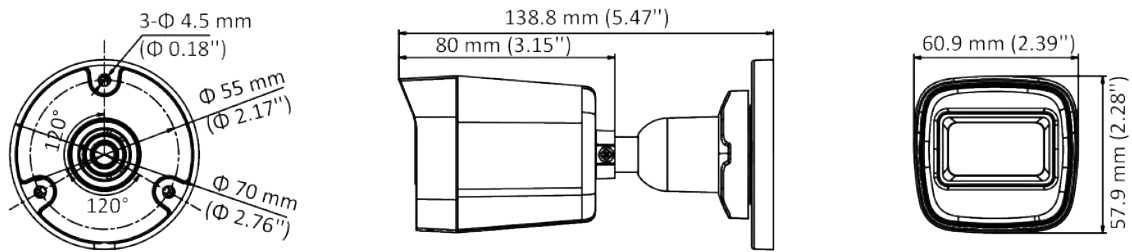

DS-2CE16H0T-ITF(C) 5 MP Camera

- 5 MP, 2560 × 1944 resolution
- 2.4 mm, 2.8 mm, 3.6 mm, 6 mm fixed focal lens
- Smart IR, up to 30 m IR distance
- 4 in 1 video output (switchable TVI/AHD/CVI/CVBS)
- IP67

Specification

Camera	
Image Sensor	5 MP CMOS
Signal System	PAL/NTSC
Resolution	2560 (H) × 1944 (V)
Frame Rate	TVI: 5M@20fps, 4M@30fps, 4M@25fps, 1080p@30fps, 1080p@25fps AHD: 5M@20fps, 4M@30fps, 4M@25fps CVI: 4M@30fps, 4M@25fps CVBS: PAL/NTSC
Min. illumination	0.01 Lux@(F1.2, AGC ON), 0 Lux with IR
Shutter Time	PAL: 1/25 s to 1/50, 000 s NTSC: 1/30 s to 1/50, 000 s
Lens	2.4 mm, 2.8 mm, 3.6 mm, 6 mm fixed lens
Field of View	2.4 mm, horizontal FOV: 110°, vertical FOV: 81°, diagonal FOV:137° 2.8 mm, horizontal FOV: 85°, vertical FOV: 63°, diagonal FOV:110° 3.6 mm, horizontal FOV: 80°, vertical FOV: 63°, diagonal FOV:105° 6 mm, horizontal FOV: 57°, vertical FOV: 43°, diagonal FOV:72°
Lens Mount	M12
Day & Night	ICR
WDR (Wide Dynamic Range)	Digital WDR
Angle Adjustment	Pan: 0 to 360°, Tilt: 0 to 90°, Rotation: 0 to 360°
Menu	
Image Mode	STD/HIGH-SAT
AGC	Yes
Day/Night Mode	Auto/Color/BW (Black and White)
White Balance	Auto/Manual
AE (Auto Exposure) Mode	WDR/BLC/HLC/Global
Noise Reduction	2D DNR
Language	English
Function	Brightness, Sharpness, Mirror, Smart IR
Interface	
Video Output	Switchable TVI/AHD/CVI/CVBS
General	
Operating Conditions	-40 °C to 60 °C (-40 °F to 140 °F), humidity 90% or less (non-condensing)
Power Supply	12 VDC ± 25%
Power Consumption	Max. 4.3 W
Protection Level	IP67
Material	Metal
IR Range	Up to 30 m

General	
Communication	HIKVISION-C
Dimensions	60.9 mm × 57.9 mm × 138.8 mm (2.39" × 2.28" × 5.47")
Weight	Approx. 258 g (0.35 lb.)

Available Model

DS-2CE16H0T-ITF(C)

Dimension

Accessory

**DS-1280ZJ-XS
Junction Box**